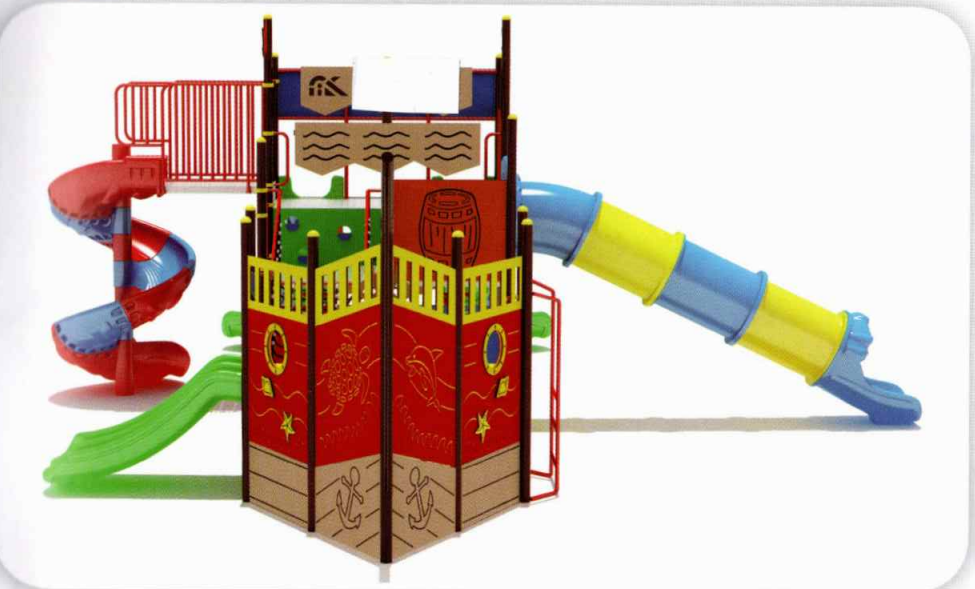

9

Decorative butterfly is made of HDPE sheet which is protected from color fading (up to 5 years) and deterioration.

10

Powder coating is done on platform which is made of galvanized sheet with precision punched hole of 10 mm.