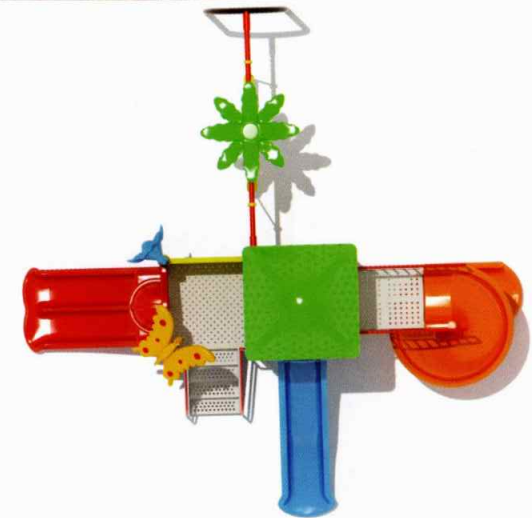

SWINGING

BRIDGE

KPPS - 10

- **Play System Size**
23.9 x 19.8 x 12.6 ft.
- **Recommended Area**
33.9 x 19.8 x 12.6 ft.
- **Age Group**
3 - 12

SWINGING

SLIDING

KPPS - 12

- Play System Size
24.5 x 16.4 x 12.6 ft.
- Recommended Area
34.5 x 26.4 x 12.6 ft.
- Age Group
3 - 12