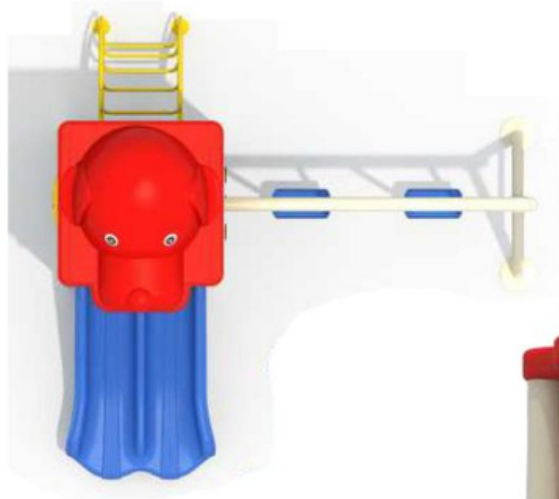

Mangoj Stores

FO-MPS-03C

Equipment size:
L-14.83 x W-14.60 x H-10.5 Ft

Mangoj Stores

FO-MPS-03D
Equipment size:
L-13.52 x W-6.49 x H-9.84 Ft

Mangoj Stores

FO-MPS-03E.

Equipment size:
L-10.55 x W-7.94 x H-9.84 Ft