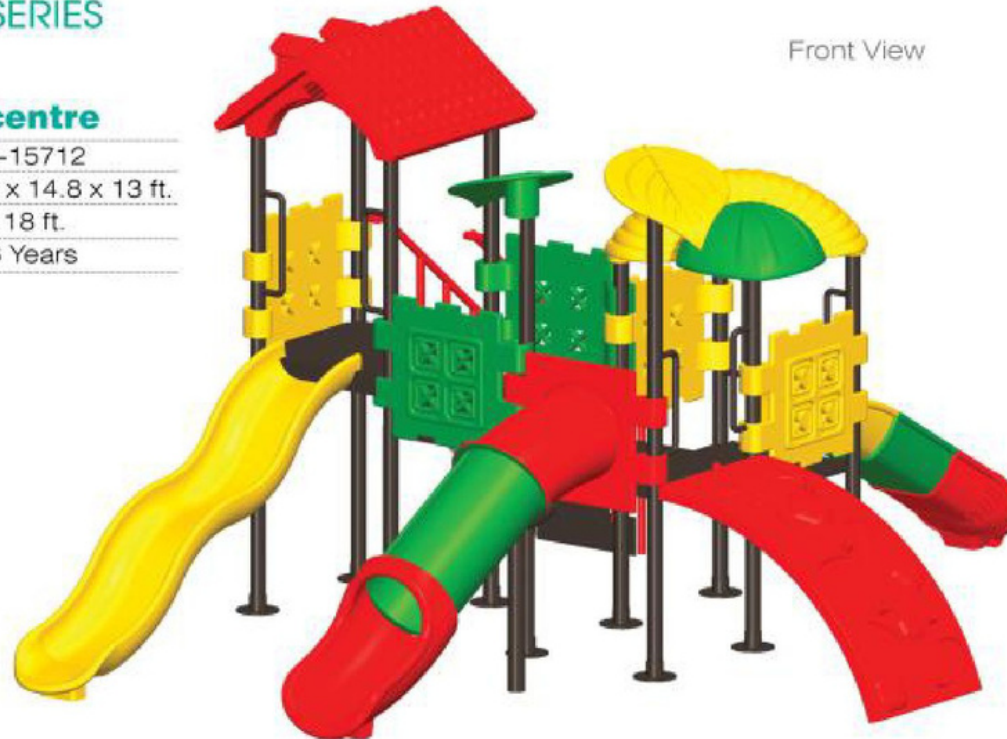

Model	: PS-15703
Unit Size	: 23 x 16.4 x 11.5 ft.
Safety Use Zone	: 26.5 x 20 ft.
Age Group	: 3 - 6 Years

Back View

Top View

PRE-SCHOOL SERIES

Kids Tree Playcentre

Model	: PS-15712
Unit Size	: 21.3 x 14.8 x 13 ft.
Safety Use Zone	: 24 x 18 ft.
Age Group	: 3 - 6 Years

Mangoj Stores

Product Descriptions

1. Hut Shaped Roof	1 Pc.
2. Curved Shaped Roof	1 Pc.
3. Leaf	2 Pcs.
4. Tunnel Slide	3' Ht. 1 Pc.
5. Single Slider	5' Ht. 1 Pc.
6. Part Slider	3' Ht. 1 Pc.
7. Panel	5 Pcs.
8. Plastic Climber	1 Pc.
9. MS Perforated Square Deck	4 Pc.
10. MS Box Ladder	1 Pc.