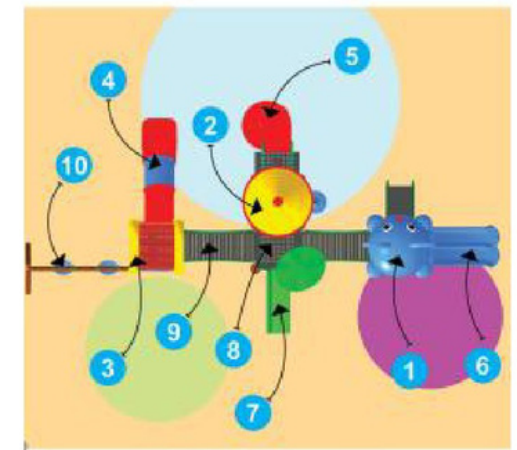

Manoj Stores

SCHOOL SERIES

Front View

Circus Playcentre

Model	: SS-20120
Unit Size	: 38 x 20 x 14.5 ft.
Safety Use Zone	: 42 x 22 ft.
Age Group	: 6 - 12 Years

Product Descriptions

1. Animal Shaped Roof	1 Pc.
2. Conical Shaped Roof	1 Pc.
3. U Shaped Roof	1 Pc.
4. Tunnel Slider	3' Ht. 1 Pc.
5. Spiral Slider	5' Ht. 1 Pc.
6. Double Slider with Entrance	3' Ht. 1 Pc.
7. Single Slider	3' Ht. 1 Pc.
8. MS Perforated Sq. Deck	4 Pcs.
9. MS Bridge	2 Pcs.
10. MS Swing Set 2 Seater	1 Pc.

* All plastic parts are Roto Moulded.
* The Sizes mentioned are approximate.

Top View