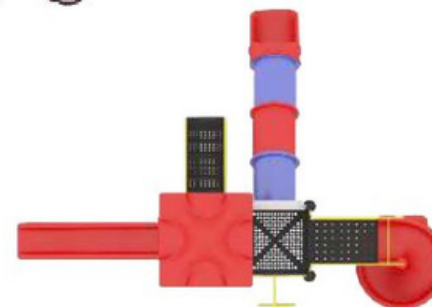

FO-MPS-09

Equipment size:
L-20.5 x W-15 x H-12.66 Ft
Safe Play Area:
L-24 x W-18.33 Ft

Mangoj Stores

Rear View

FO-MPS-09A

Equipment size:
L-23.8 x W-16.3 x H-11.5 Ft

Arial View

Mangoj Stores