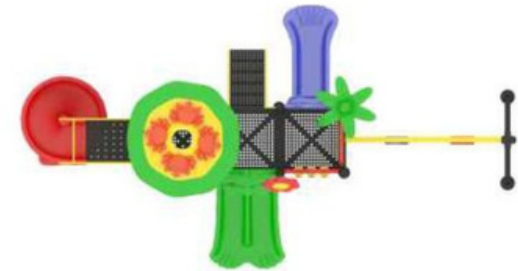

Mangoj Stores

FO-MPS-10

Equipment size:
L-29.1 x W-16.7 x H-12.13 Ft

Arial View