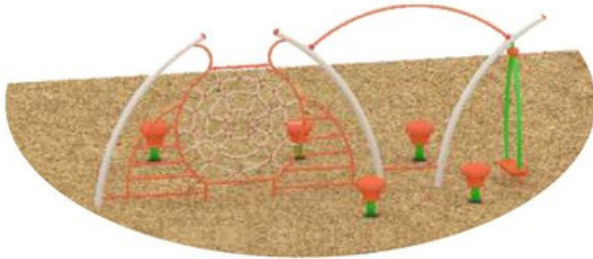

Mangoj Stores

FO-WSC-10

Equipment size:
D-20 x H 8.5 Ft
Safe Play Area:
D-23 Ft