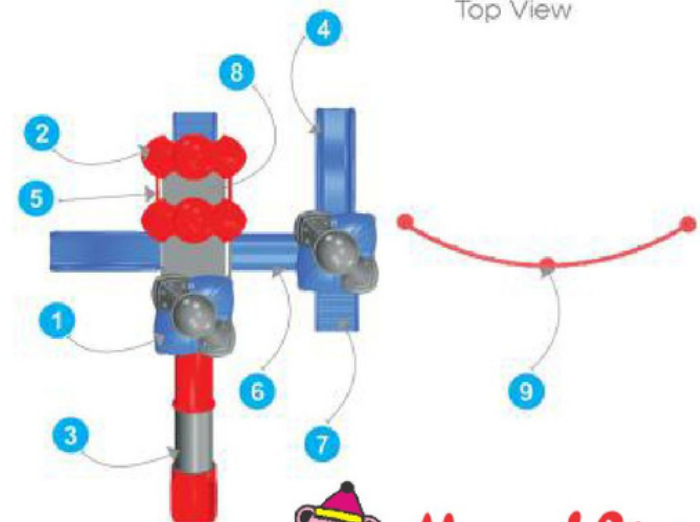

Space Ship Playcentre

Model	: PS-15718
Unit Size	: 31 x 21.4 x 11.5 ft.
Safety Use Zone	: 34.5 x 25 ft.
Age Group	: 3 - 6 Years

Product Descriptions

1. UFO Roof	2 Pcs.
2. Single UFO Roof	2 Pcs.
3. Tunnel Slider	1 Pc.
4. Jr. Single Slider	2 Pcs.
5. Panel	5 Pcs.
6. Tunnel Bridge	1 Pc.
7. Plastic Stair	2 Pcs.
8. MS Perforated Square Deck	4 Pcs.
9. MS Net Climber	1 Pc.

* All plastic parts are Roto Moulded.
* The Sizes mentioned are approximate.

Top View

Manoj Stores