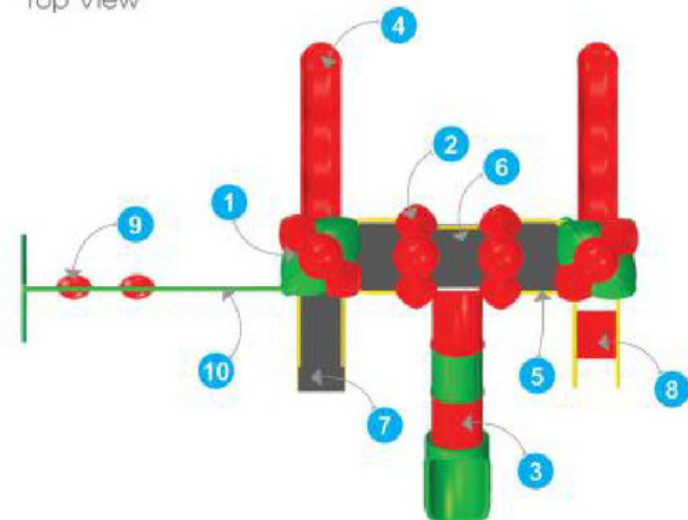

* All plastic parts are Roto Moulded.
 * The Sizes mentioned are approximate.

Back View

Top View

Mangoj Stores

FO-MPS-04B

Equipment size:
L-32 x W-17 x H-13 Ft
Safe Play Area:
L-35 x W-16 Ft

Rear View

Arial View