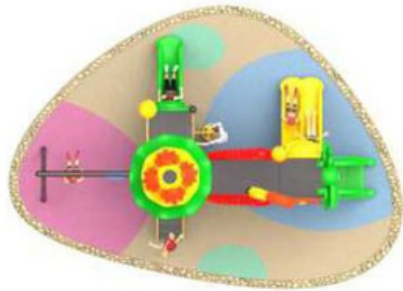

FO-MPS-10

Equipment size:
L-29.1 x W-16.7 x H-12.13 Ft

Rear View

Arial View

Manoj Stores

Arial View

Rear View

FO-MPS-11