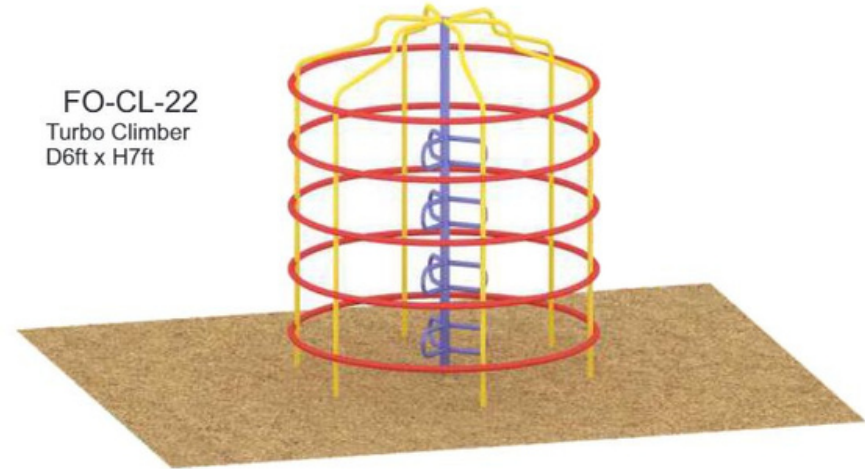

FO-CL-22
Turbo Climber
D6ft x H7ft