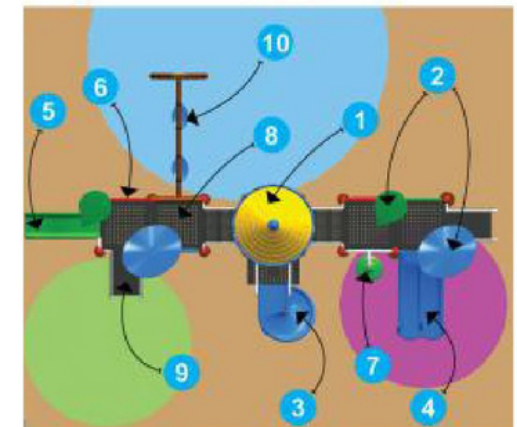

SCHOOL SERIES

Castle Adventure Centre

Model	: ISS-20121
Unit Size	: 32 x 19 x 14 ft.
Safety Use Zone	: 35 x 22 ft.
Age Group	: 6 - 12 Years

Mangoj Stores

Product Descriptions

1. Conical Shaped Roof	1 Pc.
2. Flower & Leaf	2 Pcs.
3. Spiral Slider	5' Ht. 1 Pc.
4. Double Slider with Entrance	3' Ht. 1 Pc.
5. Single Slider	3' Ht. 1 Pc.
6. Panel	5 Pcs.
7. Entrance Stepper	1 Pc.
8. MS Perforated Sq. Deck	5 Pcs.
9. MS Box Ladder	2 Pcs.
10. MS Swing Set 2 Seater	1 Pc.

* All plastic parts are Roto Moulded.
* The Sizes mentioned are approximate.

Top View