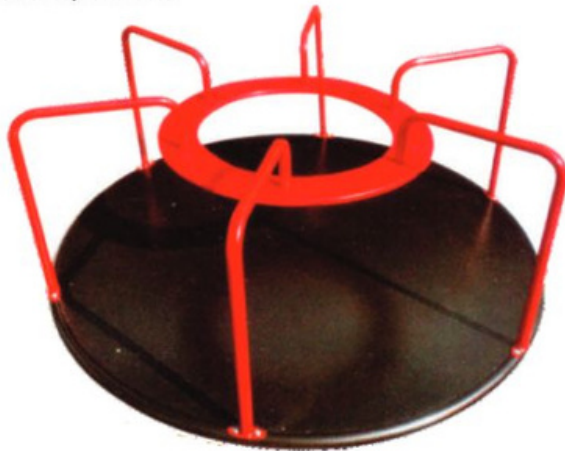

Mangoj Stores

FO-SS-06
L-6.6 x W-4 x H-2.33 Ft

FO-SS-07
Pony See-Saw
L-6.66 x W-1.66 x H-2.33 Ft

FO-SS-08
Sea Horse See-Saw
L-6.66 x W-1.66 x H-2.33 Ft

F0-MGR-01
Standing Large MGR
Size Of Equipment: 5 Ft Dia
Safe Play: 6.5 Ft Dia

F0-MGR-02
Standing Small MGR
Size Of Equipment: 4 Ft Dia
Safe Play: 6 Ft Dia

F0-MGR-03
Size Of Equipment: 5Ft Dia
Safe Play: 6.5 Ft Dia

SEE-SAW

Mangoj Stores

FO-SR-01
Seahorse Rocker
L-3.06 x W-1.4 x H-3.3 Ft