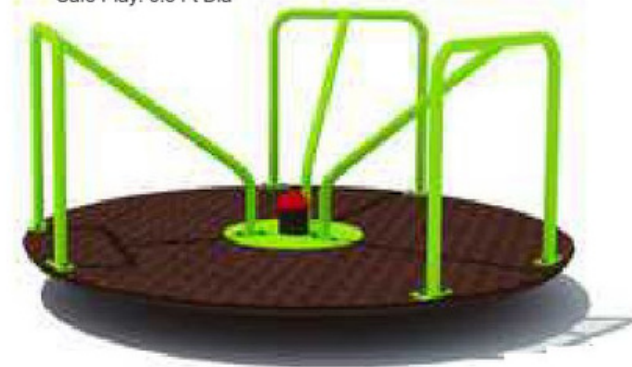

F0-MGR-03
Size Of Equipment: 5Ft Dia
Safe Play: 6.5 Ft Dia