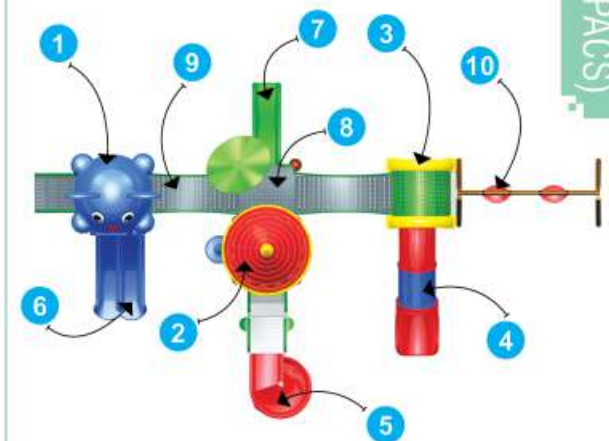

Product Descriptions

1. Animal Shaped Roof	1 Pc.
2. Conical Shaped Roof	1 Pc.
3. U Shaped Roof	1 Pc.
4. Tunnel Slider	3' Ht. 1 Pc.
5. Spiral Slider	5' Ht. 1 Pc.
6. Double Slider with Entrance	3' Ht. 1 Pc.
7. Single Slider	3' Ht. 1 Pc.
8. MS Perforated Sq. Deck	4 Pcs.
9. MS Bridge	2 Pcs.
10. MS Swing Set 2 Seater	1 Pc.

* All plastic parts are Roto Moulded.
* The Sizes mentioned are approximate.

Top View