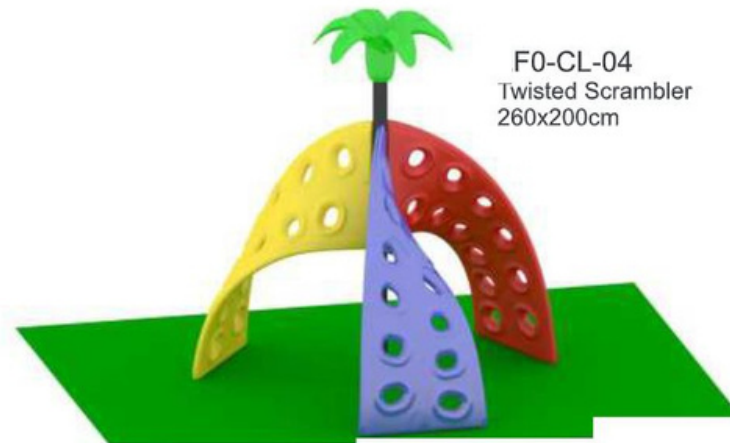

Model : IS-12045

Unit Size : H 6 x W 3 ft.

Age Group : 4 - 14 Years

Can be used in various Combinations

Manoj Stores

F0-CL-01
Triangle Climber
L-8 x W-8 x H-5 Ft

Each piece 3x3ft
6pcs x 3ft = 18 width
3pcs x 3ft = 9 ft Height
Plus Extra Wall

Plus Playarea to be developed by the customer as in the picture.
Wall of 10 ft Height
Sand Pit width 10ft x Length 21ft.

F0-CL-02
Garden Rock Climber

F0-CL-03
Wall Climber
L-15 x H-6.5 Ft

F0-CL-04
Twisted Scrambler
260x200cm