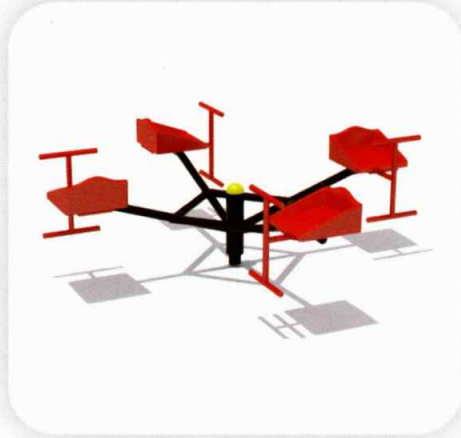

KPGR - 03

- KPGR Area
  6 x 6 ft.
- Recommended Area
  12 x 12 ft.