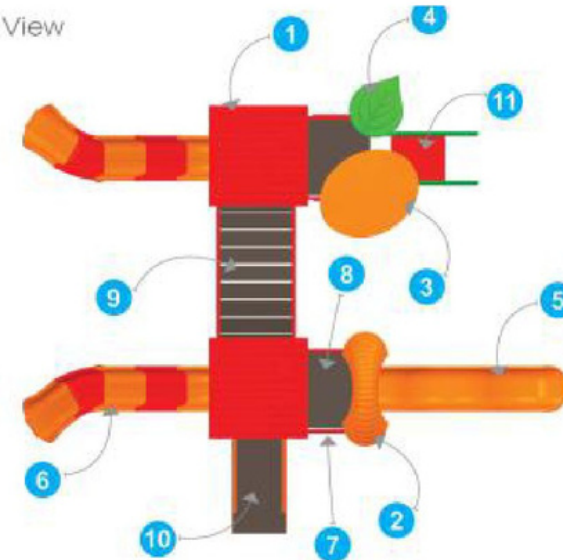

Tree House Playzone

Model	: SS-16103
Unit Size	: 20.5 x 20.5 x 14 ft.
Safety Use Zone	: 23 x 23 ft.
Age Group	: 6 - 12 Years

Product Descriptions

1. Hut Shaped Roof	2 Pcs.
2. Single Curved Roof	1 Pc.
3. Flower	1 Pc.
4. Leaf	1 Pc.
5. Single Slider	5' Ht. 1 Pc.
6. Part Slider	5' Ht. 2 Pcs.
7. Panel	4 Pcs.
8. MS Perforated Sq. Deck	4 Pcs.
9. MS Bridge	1 Pc.
10. MS Box Ladder	1 Pc.
11. MS Step Ladder	1 Pc.

* All plastic parts are Roto Moulded.

* The Sizes mentioned are approximate.

Top View