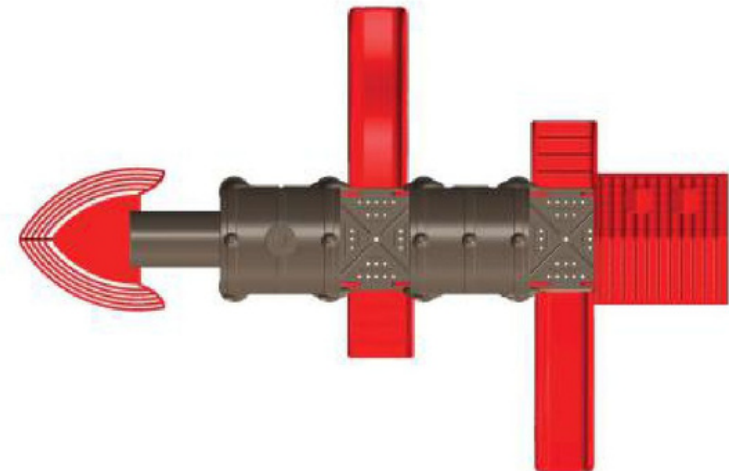

Manoj Stores

PRE-SCHOOL SERIES

Loco Engine Jumbo Playzone

Model	: PS-18107
Unit Size	: 23 x 11.5 x 11.5 ft.
Safety Use Zone	: 26.5 x 15 ft.
Age Group	: 3 - 6 Years

Top View