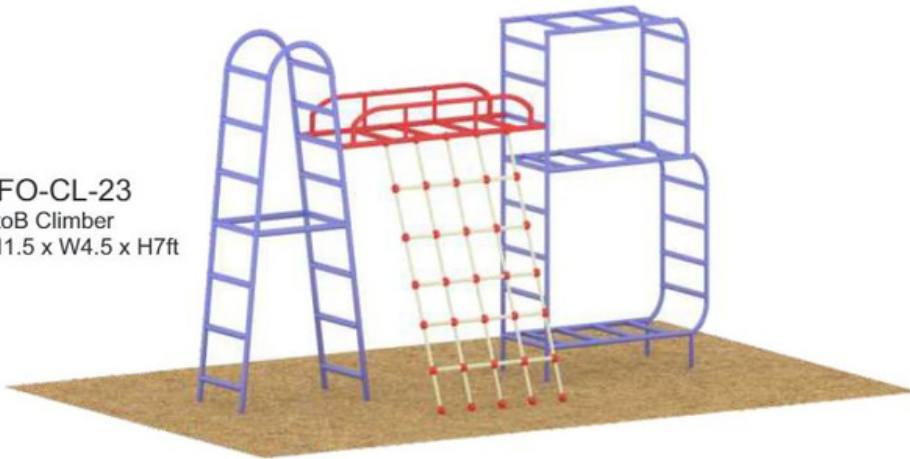

F0-CL-20
Arch Climber
H - 9.8 Ft
L - 9.6 Ft
W - 9.6 Ft

Mangoj Stores

FO-CL-21
Half Round Climber
L14 x W2.5 x H7ft

FO-CL-22
Turbo Climber
D6ft x H7ft

FO-CL-23
AtoB Climber
L11.5 x W4.5 x H7ft

FO-CL-24
Fourway Climber
D18ft x H7ft

Manoj Stores

FO-CL-25
Hexagonal Climber
D6ft x H7.5ft

FO-CL-26
Web Climber
L7 x H7.5ft

FO-CL-27
Complex Climber
L44 x W4 x H7ft

PARK SERIES

Stepper

Model	: IS-12038
Unit Size	: 10 x 2.7 x 8.5 ft.
Safety Use Zone	: 12 x 4.7 ft.
Age Group	: 4 - 14 Years