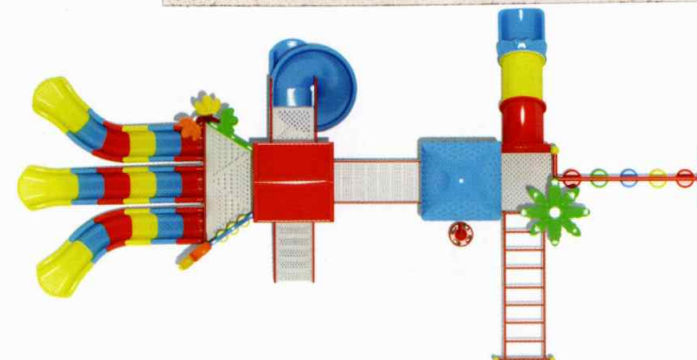

● **Age Group**
3 - 12

CLIMBING

SLIDING

BALANCING

BRIDGE

MGR

KPPS - 06

- **Play System Size**
41.6 x 19.6 x 13.6 ft.
- **Recommended Area**
51.6 x 29.6 x 13.6 ft.
- **Age Group**
3 - 12