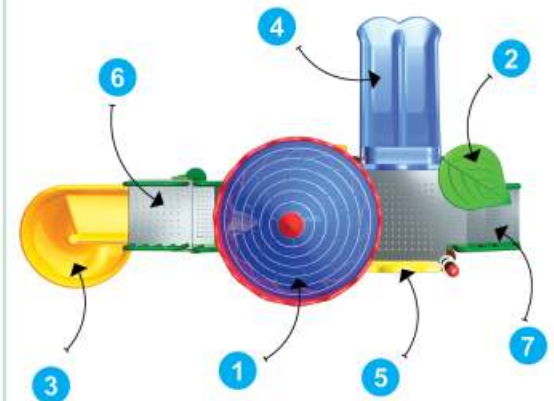

**ACS-20107
Ultra Castle Palace**

Actual Dimensions : 21 x 12 x 14.5 ft.
Recommended Area : 24 x 15 ft.
Age Group : 6 - 12 Years

Product Descriptions

1. Conical Shaped Roof	1 Pc.
2. Leaf	1 Pc.
3. Spiral Slider	5' Ht. 1 Pc.
4. Double Slider with Entrance	3' Ht. 1 Pc.
5. Panel	3 Pcs.
6. MS Perforated Sq. Deck	2 Pcs.
7. MS Box Ladder	1 Pc.

* All plastic parts are Roto Moulded.
* The Sizes mentioned are approximate.