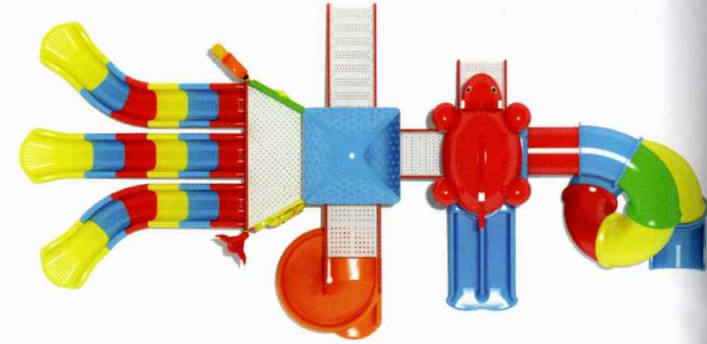

KPPS - 02

- **Play System Size**
37.4 x 30.11 x 20.8 ft.
- **Recommended Area**
47.4 x 40.11 x 20.8 ft.
- **Age Group**
3 - 12

Manoj Stores - ADORNICA

(Breach Candy)

Ground & 1st Floor, Premsons House 63, Bhulabhai Desai Road, Mumbai 26.
Tel 23641221, 23616347, 23675553, 23672653 Email: manojstores@gmail.com
www.manojstores.in, www.rainbowplayindia.com, www.educationalaids.in, www.playgroundsystems.in