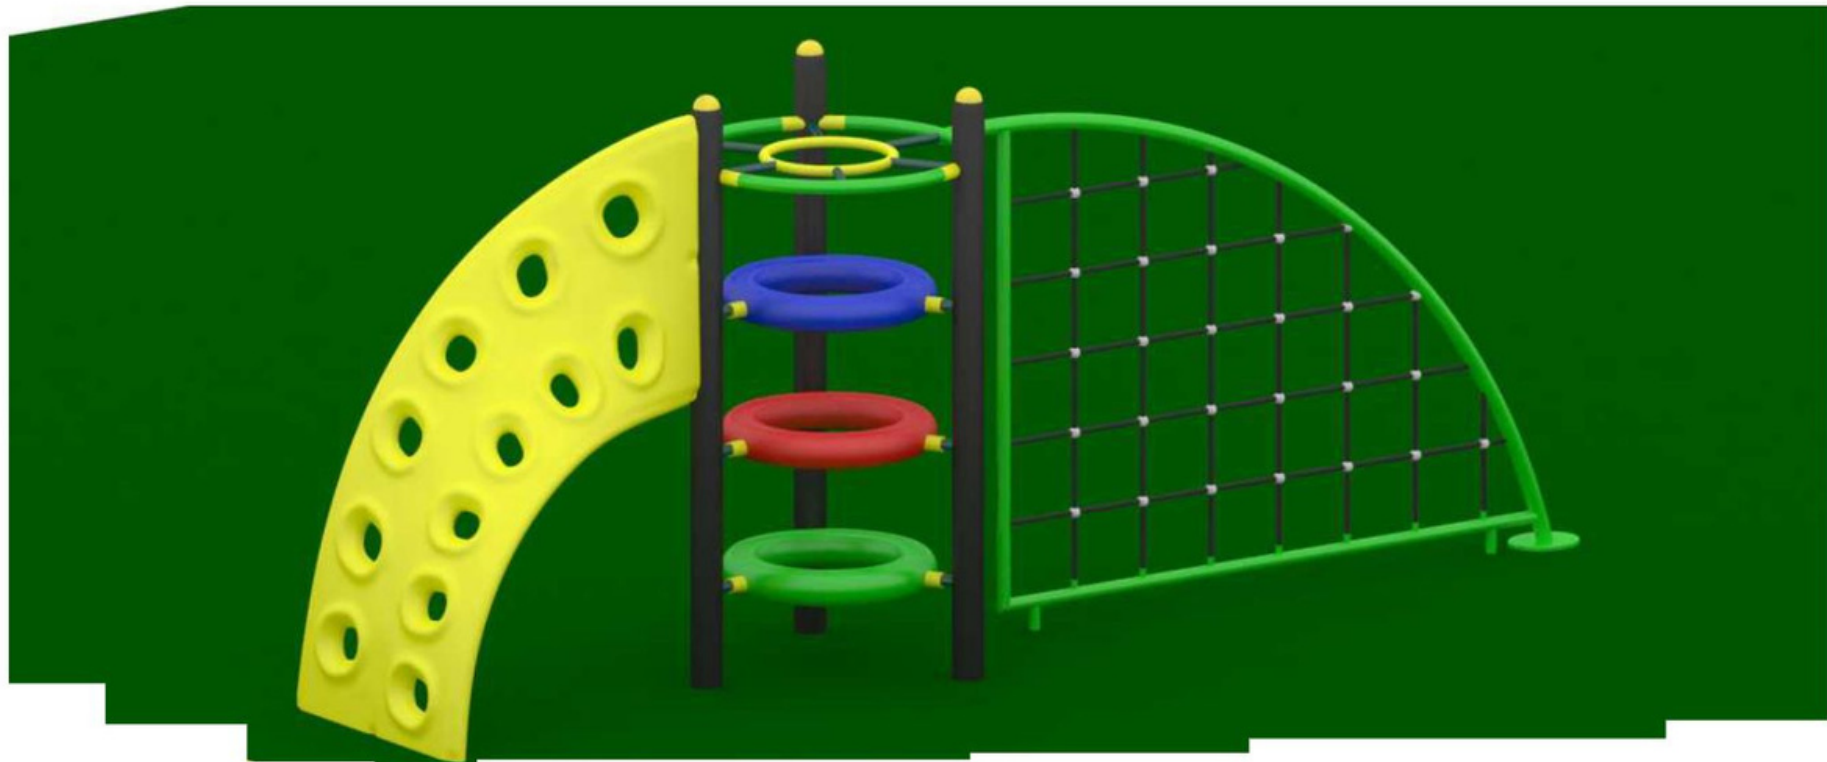

Equipment size:
L-34 x W-6 x H-8.5 Ft
Safe Play Area:
L-36 x W-8 Ft

Arial View

Mangoj Stores

Rear View

FO-WSC-05

Equipment size:
L-17.4 x W-4 x H-8.5 Ft

Safe Play Area:
L-19 x W-7 Ft

Arial View