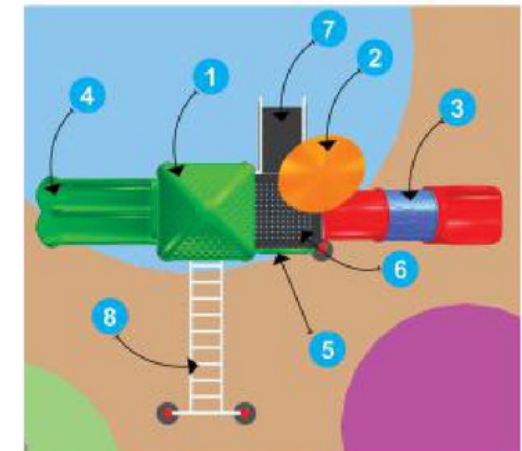

Top View

* All plastic parts are Roto Moulded.
* The Sizes mentioned are approximate.