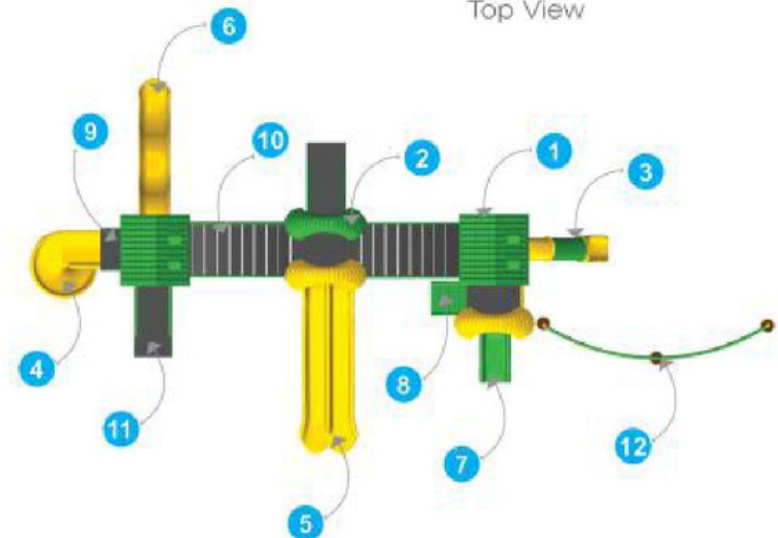

Manoj Stores

Front View

Jungle Rumble Playzone

Model	: SS-16106
Unit Size	: 44.3 x 21.3 x 11.5 ft.
Safety Use Zone	: 48 x 25 ft.
Age Group	: 6 - 12 Years

SCHOOL SERIES

Product Descriptions

1. Hut Shaped Roof	2 Pcs.
2. Single Curved Roof	3 Pcs.
3. Tunnel Slider	3' Ht. 1 Pc.
4. Spiral Slider	5' Ht. 1 Pc.
5. Double Slider	5' Ht. 1 Pc.
6. Single Slider	5' Ht. 1 Pc.
7. Jr. Single Slider	1 Pc.
8. Plastic Stair	1 Pc.
9. MS Perforated Sq. Deck	4 Pcs.
10. MS Bridge	2 Pc.
11. MS Box Ladder	1 Pc.
12. MS Net Climber	1 Pc.

* All plastic parts are Roto Moulded.
* The Sizes mentioned are approximate.

Top View