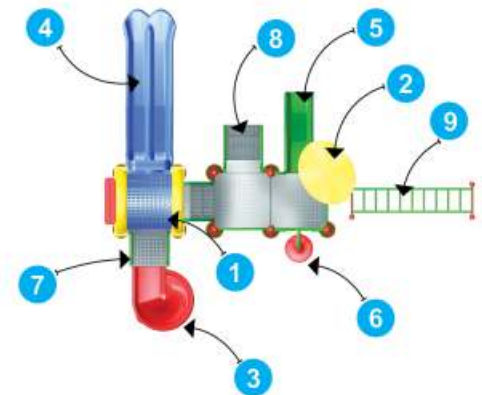

ACS-20113
Parkland Adventure Centre Jr.

Actual Dimensions : 26 x 23 x 13 ft.
Recommended Area : 29 x 26 ft.
Age Group : 6 - 12 Years

Product Descriptions

1. U Shaped Roof	1 Pc.
2. Flower	1 Pc.
3. Spiral Slider	5' Ht. 1 Pc.
4. Double Slider with Entrance	5' Ht. 1 Pc.
5. Single Slider	3' Ht. 1 Pc.
6. Entrance Stepper	1 Pc.
7. MS Perforated Sq. Deck	3 Pcs.
8. MS Box Ladder	1 Pc.
9. MS Monkey Bar	1 Pc.

* All plastic parts are Roto Moulded.
* The Sizes mentioned are approximate.