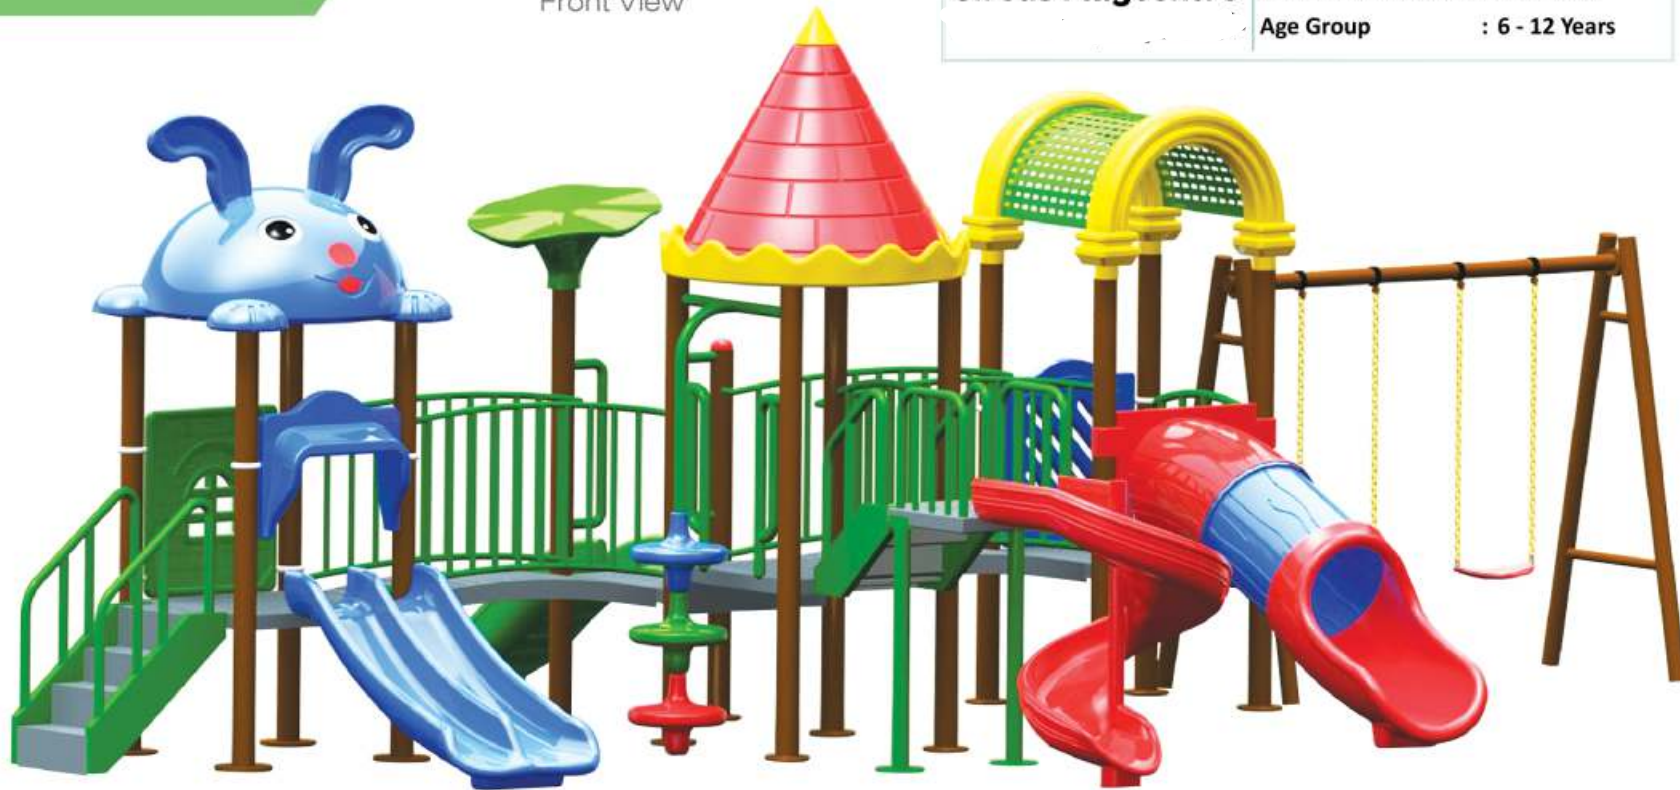

* All plastic parts are Roto Moulded.

* The Sizes mentioned are approximate.

Top View

Front View

ACS-20120 Circus Playcentre

Actual Dimensions : 39 x 23 x 15 ft.

Recommended Area : 42 x 26 ft.

Age Group : 6 - 12 Years

* All plastic parts are Roto Moulded.
 * The Sizes mentioned are approximate.

Top View

ACS-20121
Castle Adventure Centre

Actual Dimensions : 34 x 21 x 14 ft.

Recommended Area : 37 x 24 ft.

Age Group : 6 - 12 Years