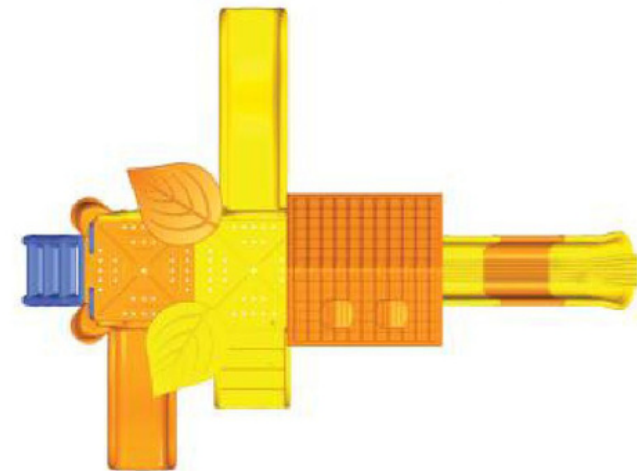

PRE-SCHOOL SERIES

Mangoj Stores

Kids Palace Playcentre

Model : PS-15706

Unit Size : 17.2 x 12.3 x 9.8 ft.

Safety Use Zone: 20 x 15.5 ft.

Age Group : 3 - 6 Years

Top View