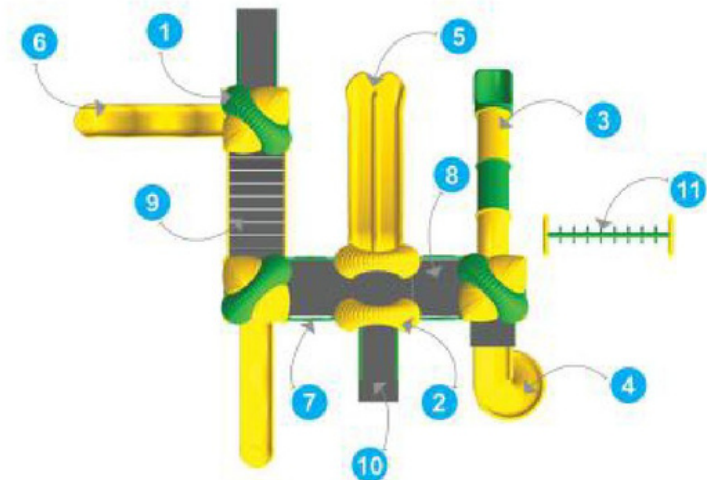

Manoj Stores Front View

Smart House Playzone

Model : SS-16109
Unit Size : 36 x 29.5 x 13.1 ft.
Safety Use Zone: 39.5 x 33 ft.
Age Group : 6 - 12 Years

SCHOOL SERIES

Product Descriptions

1. UFO Roof	3 Pcs.
2. Single Curved Roof	2 Pcs.
3. Tunnel Slider	5' Ht. 1 Pc.
4. Spiral Slider	5' Ht. 1 Pc.
5. Double Slider	5' Ht. 1 Pc.
6. Single Slider	5' Ht. 2 Pcs.
7. Panel	8 Pcs.
8. MS Perforated Sq. Deck	5 Pcs.
9. MS Bridge	1 Pc.
10. MS Box Ladder	2 Pcs.
11. MS Loop Set	1 Pc.

* All plastic parts are Roto Moulded.
* The Sizes mentioned are approximate.

Top View