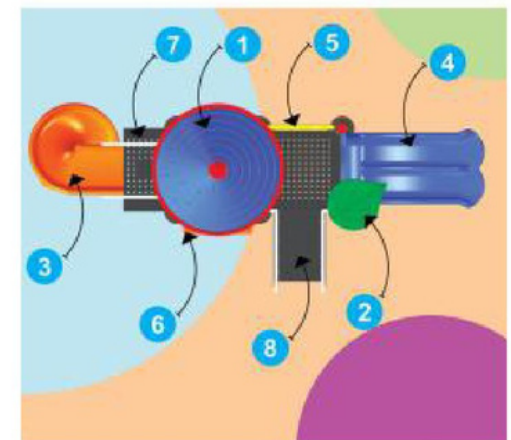

Top View

* All plastic parts are Roto Moulded.
* The Sizes mentioned are approximate.