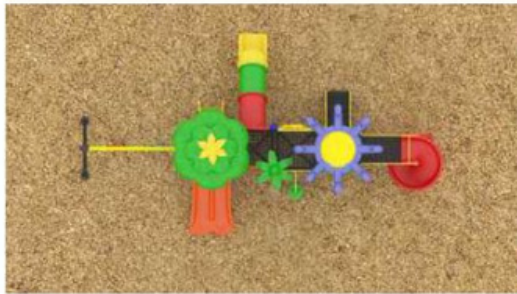

* All plastic parts are Roto Moulded.
 * The Sizes mentioned are approximate.

Back View

Top View

Mangoj Stores

FO-MPS-04B

Equipment size:
L-32 x W-17 x H-13 Ft
Safe Play Area:
L-35 x W-16 Ft

Rear View

Arial View