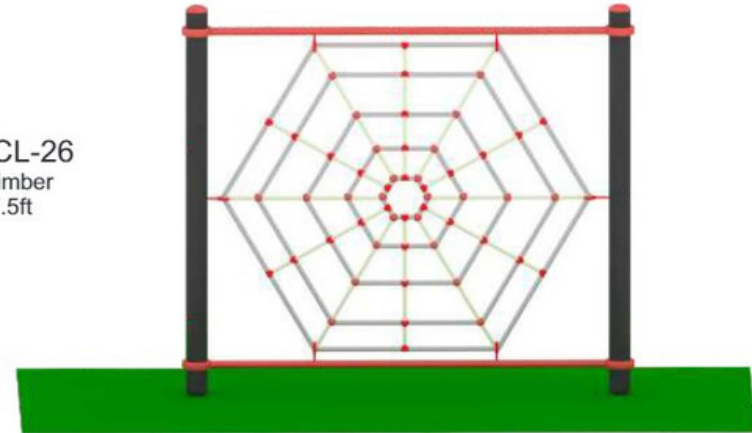

Manoj Stores

FO-CL-25
Hexagonal Climber
D6ft x H7.5ft

FO-CL-26
Web Climber
L7 x H7.5ft

FO-CL-27
Complex Climber
L44 x W4 x H7ft

PARK SERIES

Stepper

Model	: IS-12038
Unit Size	: 10 x 2.7 x 8.5 ft.
Safety Use Zone	: 12 x 4.7 ft.
Age Group	: 4 - 14 Years