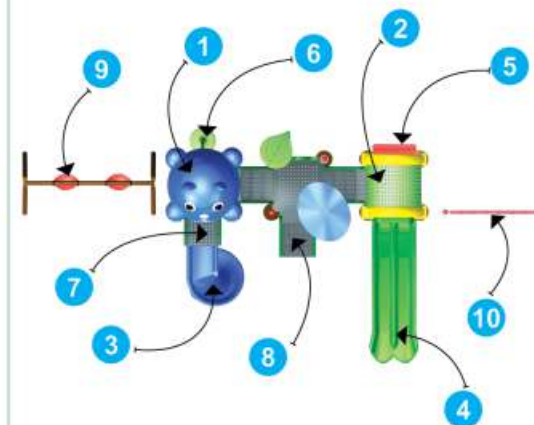

Product Descriptions

1. Animal Shaped Roof	1 Pc.
2. U Shaped Roof	1 Pc.
3. Spiral Slider	5' Ht. 1 Pc.
4. Double Slider with Entrance	5' Ht. 1 Pc.
5. Plastic Bench	1 Pc.
6. Entrance Stepper	1 Pc.
7. MS Perforated Sq. Deck	3 Pcs.
8. MS Box Ladder	1 Pc.
9. MS Swing Set 2 Seater	1 Pc.
10. MS Net Climber	1 Pc.

* All plastic parts are Roto Moulded.

* The Sizes mentioned are approximate.

Top View