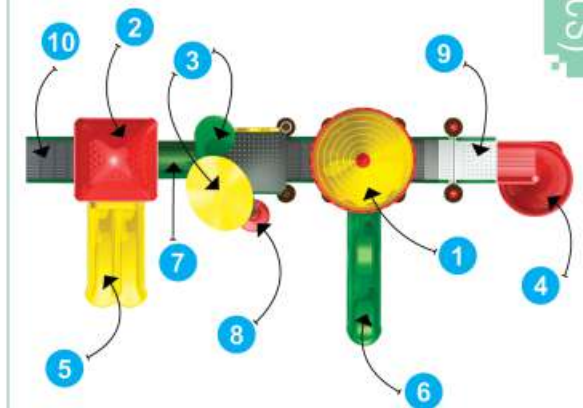

ACS-20118
Dream Castle Playcentre

Actual Dimensions : 32 x 14 x 16 ft.

Recommended Area : 35 x 17 ft.

Age Group : 6 - 12 Years

Product Descriptions

1. Conical Shaped Roof	1 Pc.
2. Jumbo Hut Shaped Roof	1 Pc.
3. Flower & Leaf	1 Pc.
4. Spiral Slider	7' Ht. 1 Pc.
5. Double Slider with Entrance	3' Ht. 1 Pc.
6. Single Slider	5' Ht. 1 Pc.
7. Tunnel Bridge	1 Pc.
8. Entrance Stepper	1 Pc.
9. MS Perforated Sq. Deck	3 Pcs.
10. MS Box Ladder	1 Pc.

* All plastic parts are Roto Moulded.
* The Sizes mentioned are approximate.

Top View