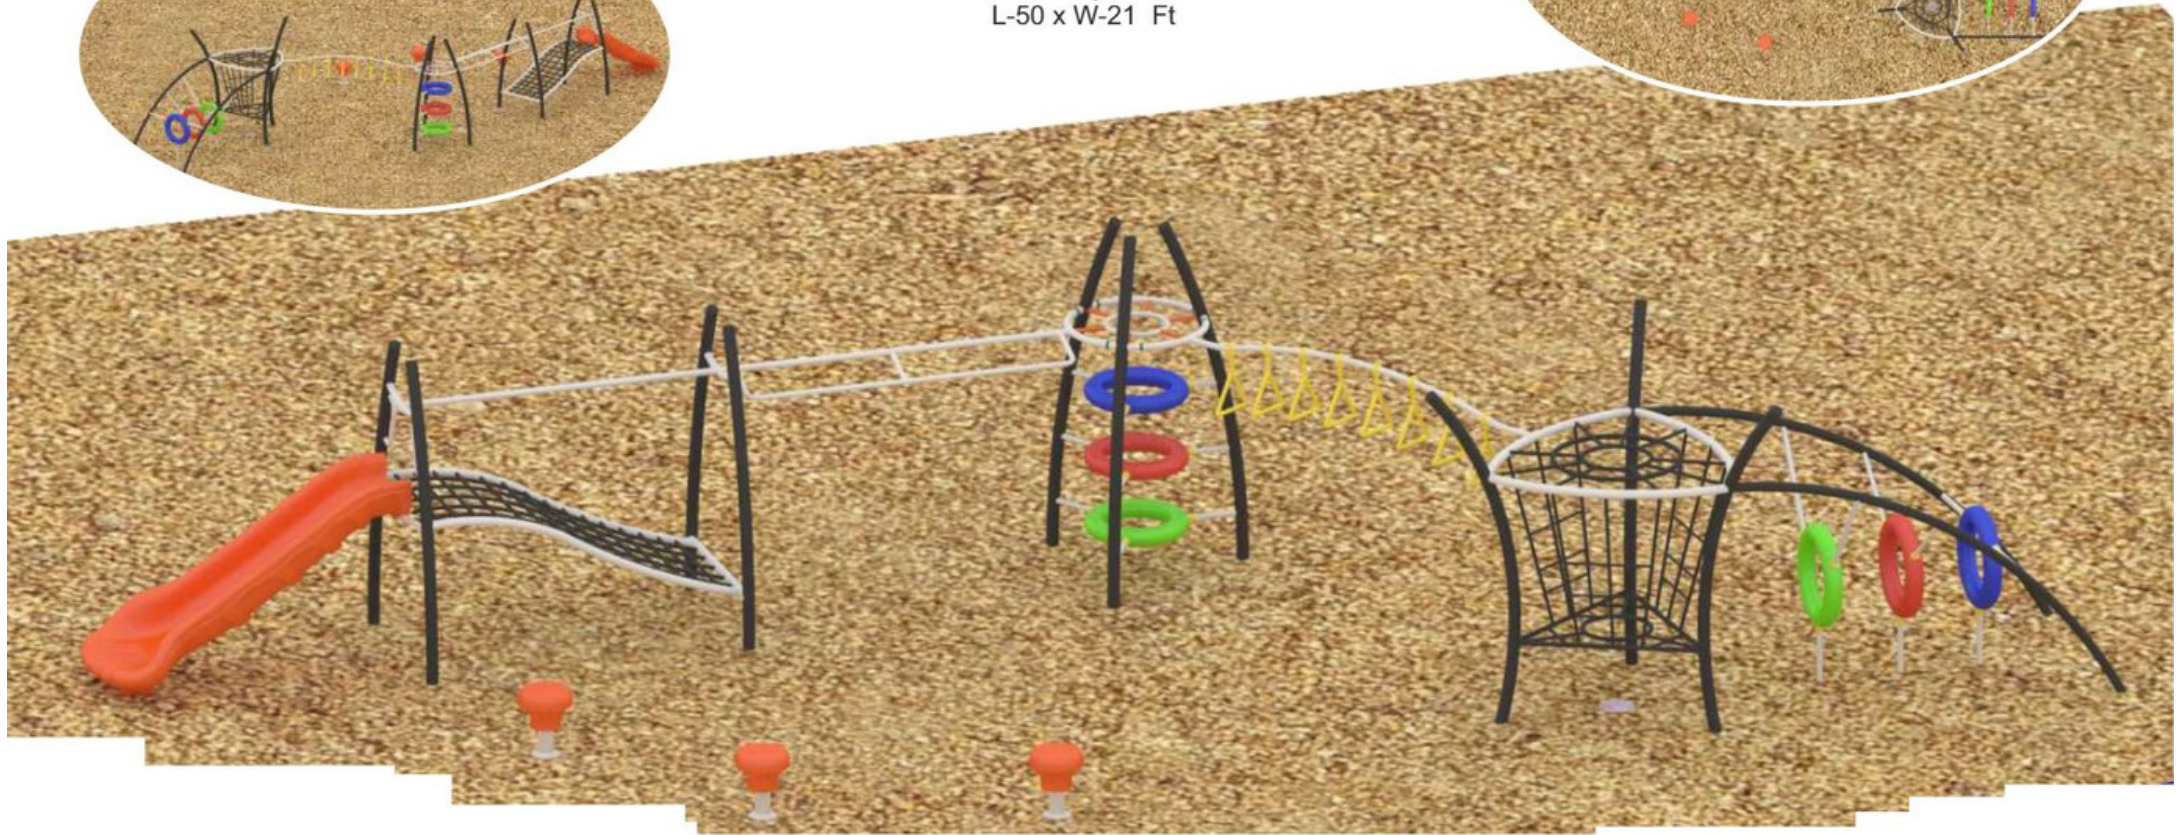

FO-WSC-08

Equipment size:
L-27 x W-17.5 x H-8.5 Ft
Safe Play Area:
L-30 x W-20 Ft

Arial View

Manoj Stores

FO-WSC-09

Equipment size:
L-48 x W-19 x H-8.5 Ft

Safe Play Area:
L-50 x W-21 Ft

Mangoj Stores