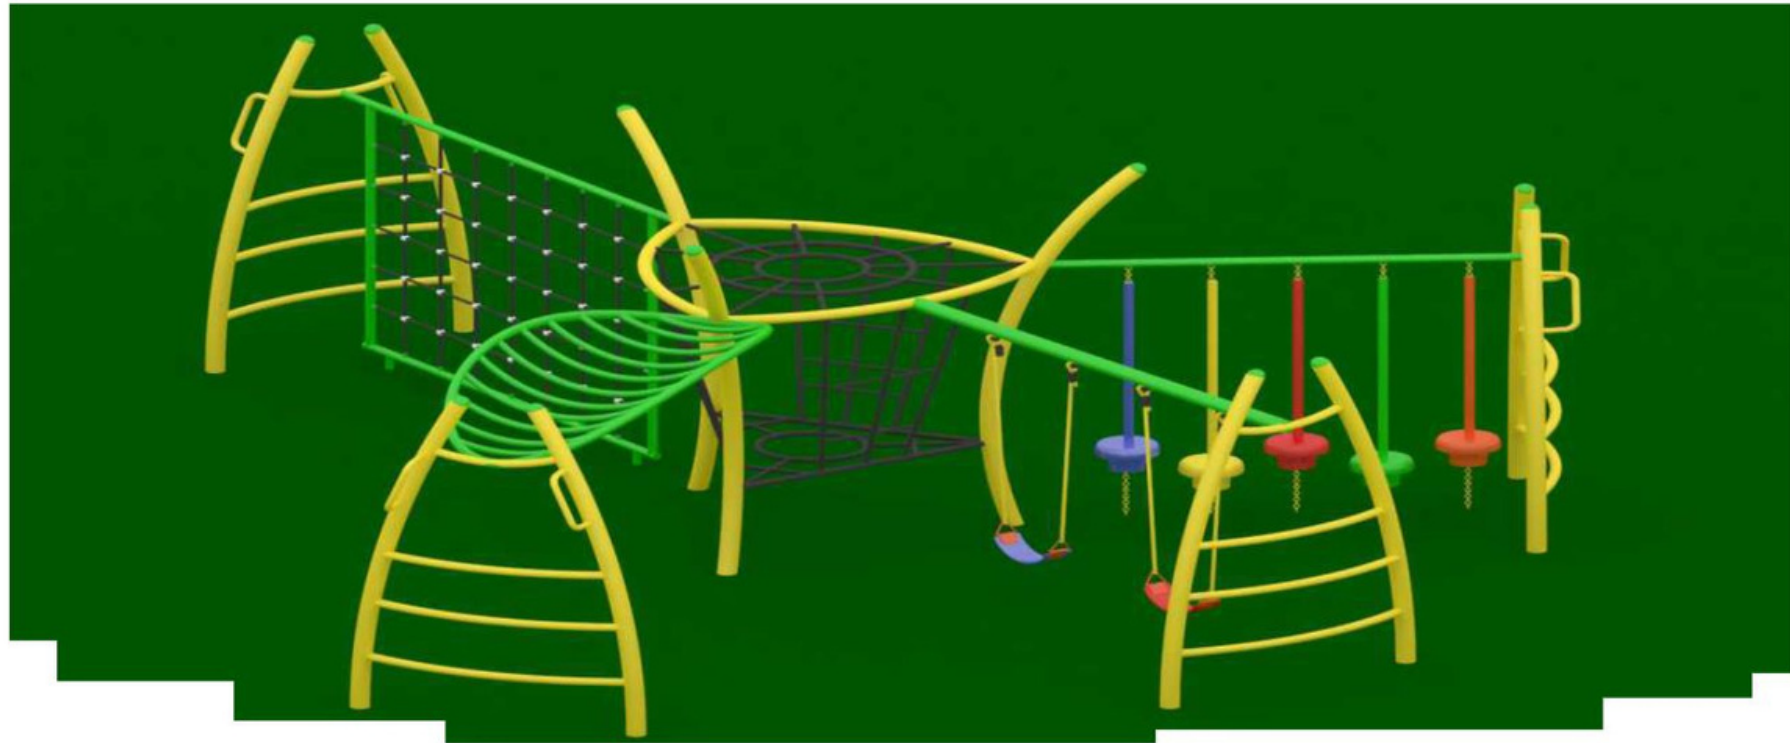

FO-WSC-07

Equipment size:

D-25 x H-8.5 Ft

Safe Play Area:

D-28

Arial View

Mangoj Stores

Rear View