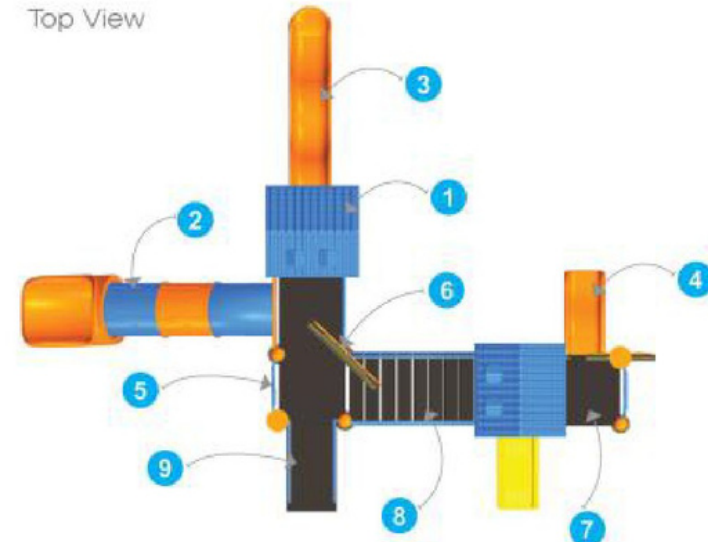

* All plastic parts are Roto Moulded.

* The Sizes mentioned are approximate.

Front View

Back View

Top View

Front View

Product Descriptions

Kids UFO Playcentre