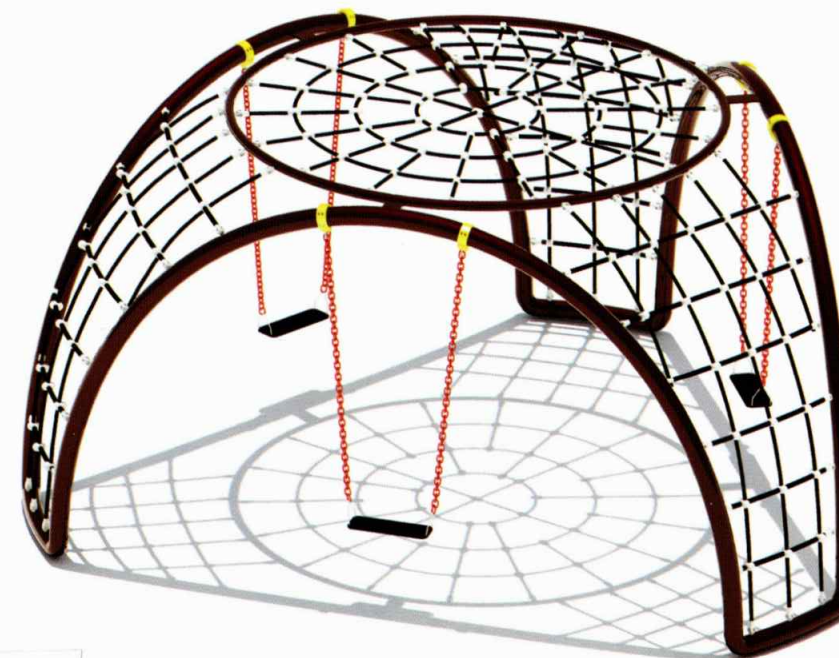

KPRP - 05

- **Play System Size**
  14.3 x 12.11 x 5.8 ft.
- **Recommended Area**
  24.3 x 22.11 x 5.8 ft.