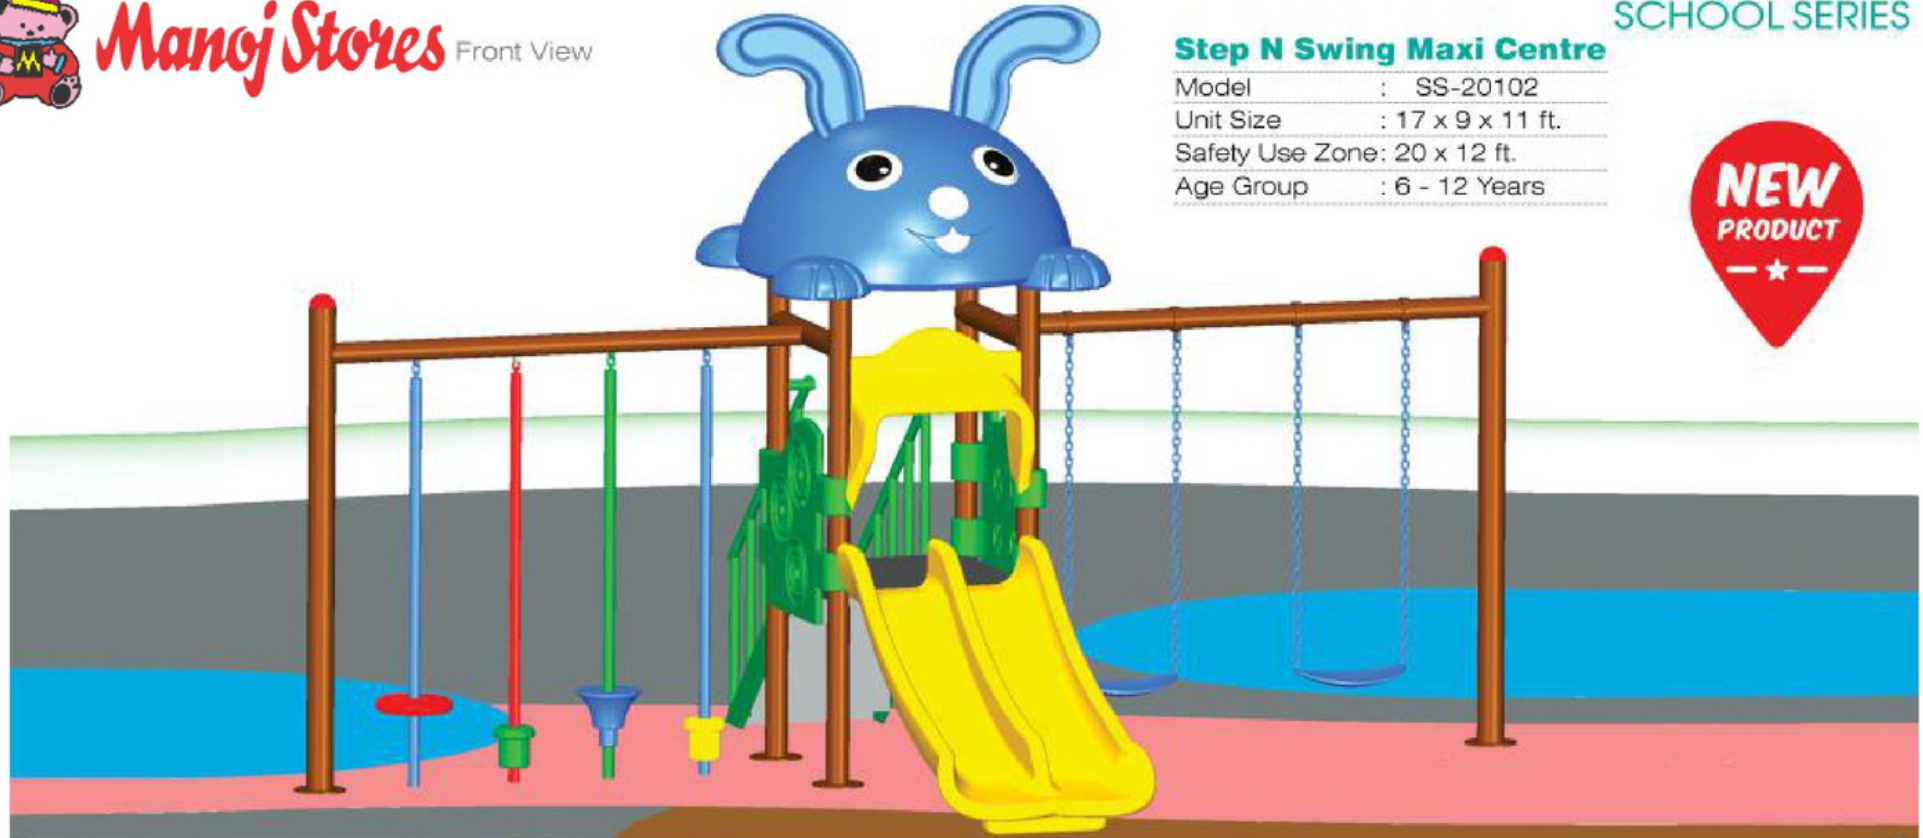

* All plastic parts are Roto Moulded.
 * The Sizes mentioned are approximate.

Back View

Top View

Front View

Back View

Top View

Multi Activity Maxi Centre

Model	: SS-20101
Unit Size	: 16 x 8 x 11 ft.
Safety Use Zone	: 19.5 x 11 ft.
Age Group	: 6 - 12 Years

Manoj Stores Front View

SCHOOL SERIES

Step N Swing Maxi Centre

Model	: SS-20102
Unit Size	: 17 x 9 x 11 ft.
Safety Use Zone:	20 x 12 ft.
Age Group	: 6 - 12 Years

Back View

Product Descriptions

- | | |
|---------------------------------------|--------|
| 1. Animal Shaped Roof | 1 Pc. |
| 2. Double Slider with Entrance 3' Ht. | 1 Pc. |
| 3. Panel | 2 Pcs. |
| 4. MS Perforated Sq. Deck | 1 Pc. |
| 5. MS Box Ladder | 1 Pc. |
| 6. MS Swing Set 2 Seater | 1 Pc. |
| 7. MS Step Hopper | 1 Pc. |

Top View

* All plastic parts are Roto Moulded.
* The Sizes mentioned are approximate.

SCHOOL SERIES

Fun Swing N Slide

Model	: SS-20103
Unit Size	: 15 x 11 x 12 ft.
Safety Use Zone:	20 x 14 ft.
Age Group	: 6 - 12 Years