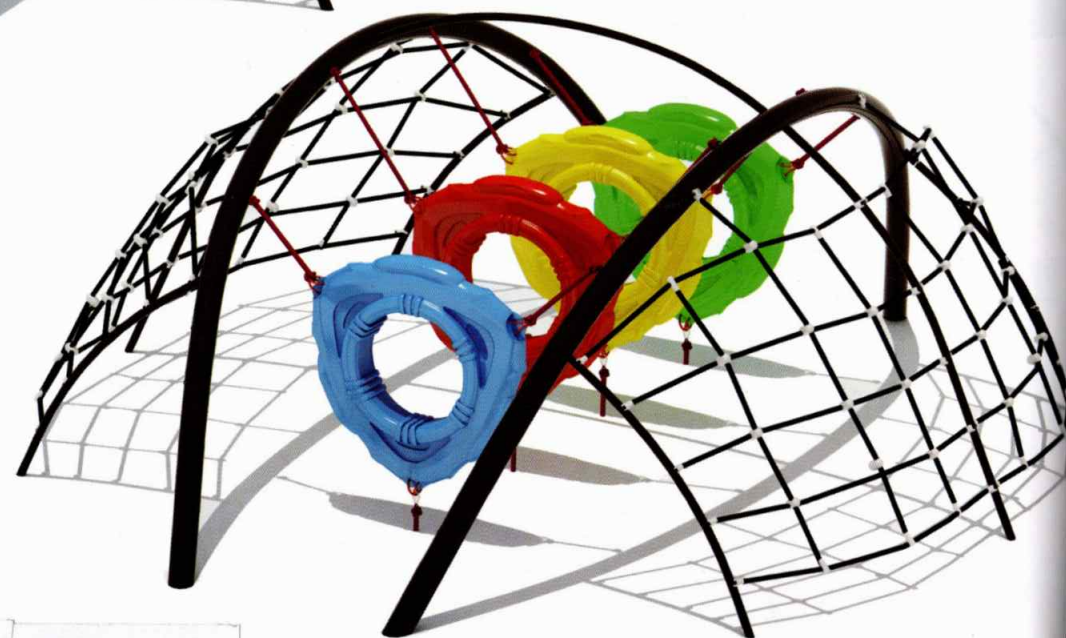

KPRP - 01

- **Play System Size**
51.2 x 15.8 x 8.6 ft.
- **Recommended Area**
61.2 x 25.8 x 8.6 ft.

KPRP - 02

- Play System Size
21.8 x 20.4 x 16.6 ft.
- Recommended Area
31.8 x 30.4 x 16.6 ft.

KPRP - 03

- **Play System Size**
21.8 x 20.4 x 16.6 ft.
- **Recommended Area**
31.8 x 30.4 x 16.6 ft.