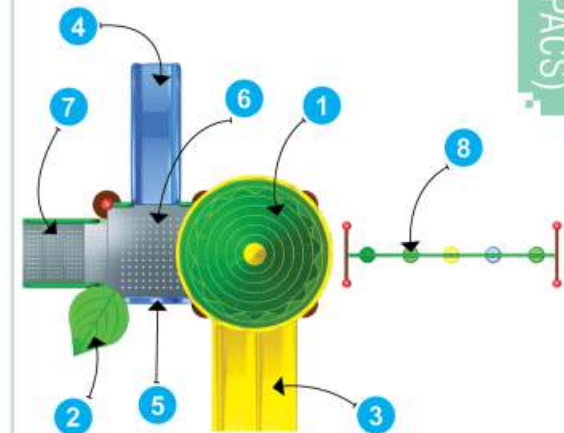

**ACS-20106
Castle Play Max**

Actual Dimensions : 21 x 16 x 14 ft.

Recommended Area : 24 x 19 ft.

Age Group : 6 - 12 Years

Product Descriptions

1. Conical Shaped Roof	1 Pc.
2. Leaf	1 Pc.
3. Double Slider with Entrance 3' Ht.	1 Pc.
4. Single Slider 3' Ht.	1 Pc.
5. Panel	2 Pcs.
6. MS Perforated Sq. Deck	2 Pcs.
7. MS Box Ladder	1 Pc.
8. MS Step Hopper	1 Pc.

* All plastic parts are Roto Moulded.
* The Sizes mentioned are approximate.

Top View