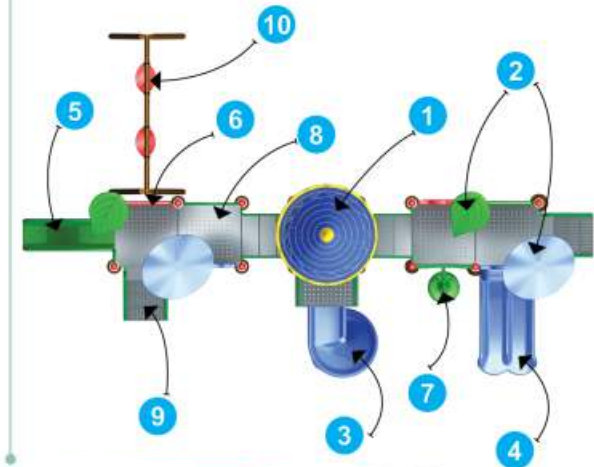

* All plastic parts are Roto Moulded.
 * The Sizes mentioned are approximate.

Top View

ACS-20122
Parkland Adventure Centre Sr.

Actual Dimensions : 36 x 24 x 16 ft.

Recommended Area : 39 x 27 ft.

Age Group : 6 - 12 Years