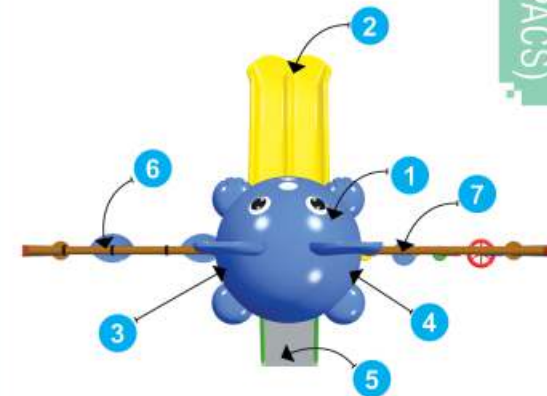

Product Descriptions

1. Animal Shaped Roof	1 Pc.
2. Double Slider with Entrance 3' Ht.	1 Pc.
3. Panel	2 Pcs.
4. MS Perforated Sq. Deck	1 Pc.
5. MS Box Ladder	1 Pc.
6. MS Swing Set 2 Seater	1 Pc.
7. MS Step Hopper	1 Pc.

* All plastic parts are Roto Moulded.
* The Sizes mentioned are approximate.

Top View