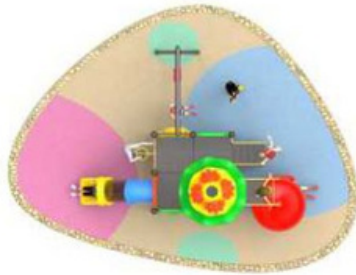

Manoj Stores

FO-MPS-18

Equipment size:
L-19.7 x W-23.9 x H-12.66 Ft
Safe Play Area:
L-22.33 x W-25.66 Ft

Arial View