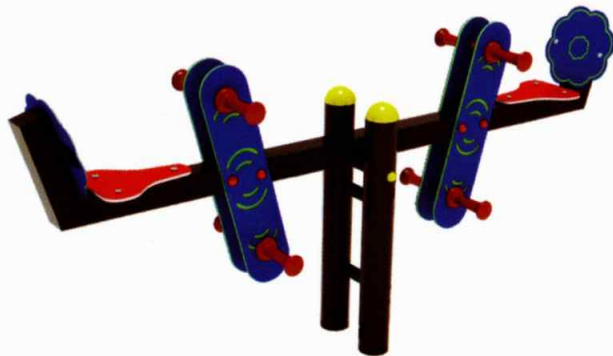

KPSS - 12

- **KPSS Area**
  6.56 x 1 x 2.56 ft.
- **Recommended Area**
  10.56 x 7 x 2.56 ft.