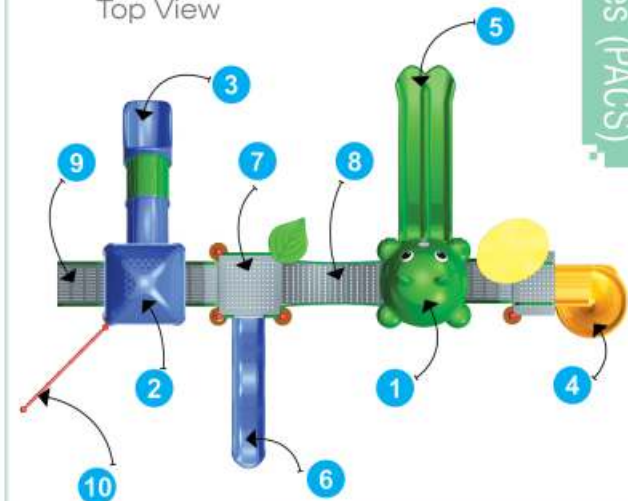

ACS-20122
Parkland Adventure Centre Sr.

Actual Dimensions : 36 x 24 x 16 ft.

Recommended Area : 39 x 27 ft.

Age Group : 6 - 12 Years

Playground Activity Centre Series (PACS)

Product Descriptions

1. Animal Shaped Roof	1 Pc.
2. Jumbo Hut Shaped Roof	1 Pc.
3. Tunnel Slider	3' Ht. 1 Pc.
4. Spiral Slider	7' Ht. 1 Pc.
5. Double Slider with Entrance	5' Ht. 1 Pc.
6. Single Slider	5' Ht. 1 Pc.
7. MS Perforated Sq. Deck	3 Pcs.
8. MS Bridge	1 Pc.
9. MS Box Ladder	1 Pc.
10. MS Net Climber	1 Pc.

* All plastic parts are Roto Moulded.
* The Sizes mentioned are approximate.

Top View