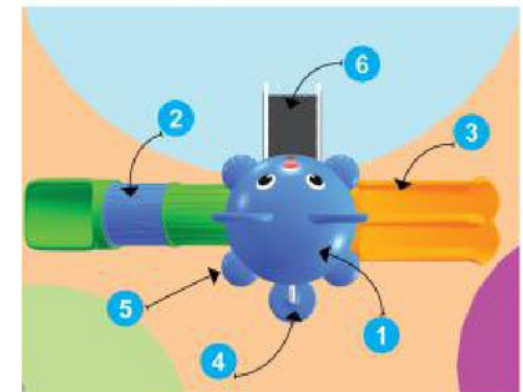

* All plastic parts are Roto Moulded.
 * The Sizes mentioned are approximate.

Top View

Front View

Jungle Playcentre

Model	: SS-20105
Unit Size	: 18 x 18 x 13 ft.
Safety Use Zone	: 21 x 21 ft.
Age Group	: 6 - 12 Years