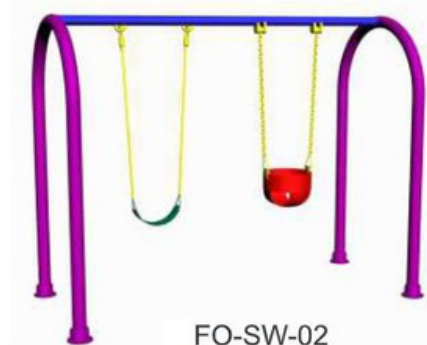

FO-SW-02
Double Arch Swing
L-9 x W-4.6 x H-7 Ft