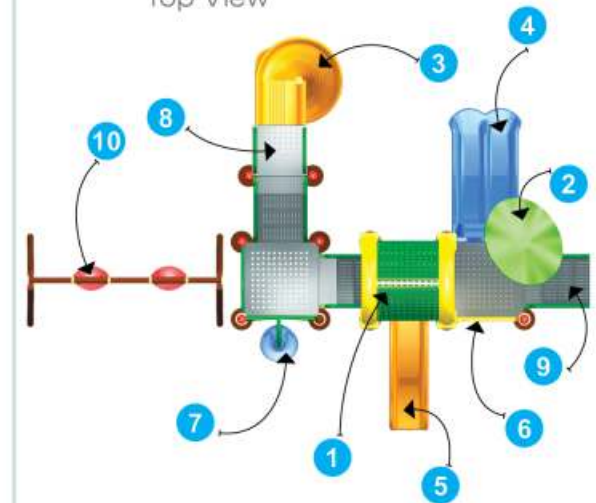

Product Descriptions

1. U Shaped Roof	1 Pc.
2. Flower	1 Pc.
3. Spiral Slider	7' Ht. 1 Pc.
4. Double Slider with Entrance	3' Ht. 1 Pc.
5. Single Slider	3' Ht. 1 Pc.
6. Panel	2 Pcs.
7. Entrance Stepper	1 Pc.
8. MS Perforated Sq. Deck	3 Pcs.
9. MS Box Ladder	1 Pc.
10. MS Swing Set 2 Seater	1 Pc.

* All plastic parts are Roto Moulded.
* The Sizes mentioned are approximate.

Top View