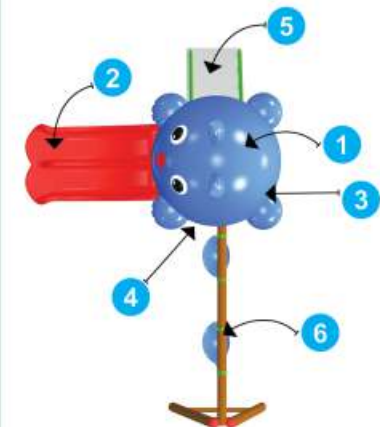

**ACS-20103
Fun Swing N Slide**

Actual Dimensions : 15 x 11 x 12 ft.

Recommended Area : 20 x 14 ft.

Age Group : 6 - 12 Years

Product Descriptions

1. Animal Shaped Roof	1 Pc.
2. Double Slider with Entrance 3' Ht.	1 Pc.
3. Panel	1 Pcs.
4. MS Perforated Sq. Deck	1 Pc.
5. MS Box Ladder	1 Pc.
6. MS Swing Set 2 Seater	1 Pc.

* All plastic parts are Roto Moulded.
* The Sizes mentioned are approximate.

Top View