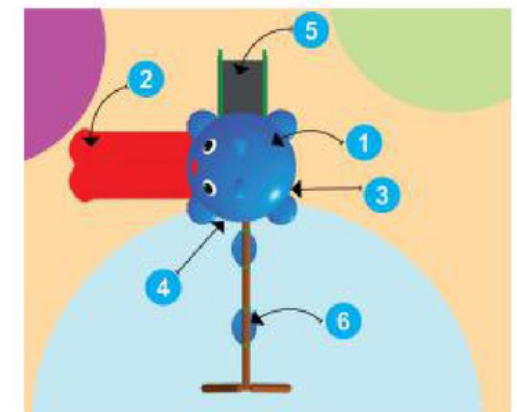

SCHOOL SERIES

Fun Swing N Slide

Model	: SS-20103
Unit Size	: 15 x 11 x 12 ft.
Safety Use Zone:	20 x 14 ft.
Age Group	: 6 - 12 Years

Front View

Mangoj Stores

Product Descriptions

1. Animal Shaped Roof	1 Pc.
2. Double Slider with Entrance 3' Ht.	1 Pc.
3. Panel	1 Pcs.
4. MS Perforated Sq. Deck	1 Pc.
5. MS Box Ladder	1 Pc.
6. MS Swing Set 2 Seater	1 Pc.

* All plastic parts are Roto Moulded.
* The Sizes mentioned are approximate.

Top View