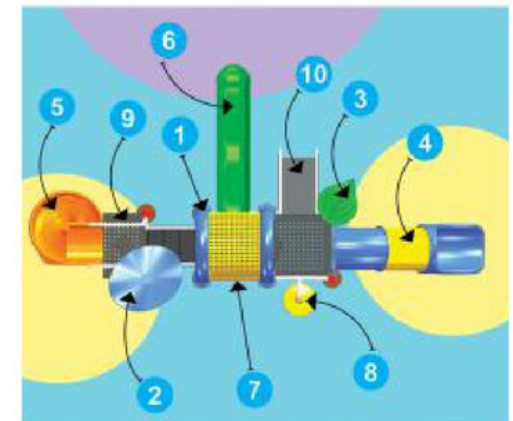

Manoj Stores

SCHOOL SERIES

Hop N Slide Playcentre

Model : SS-20112
Unit Size : 25 x 14 x 15.8 ft.
Safety Use Zone: 28 x 20 ft.
Age Group : 6 - 12 Years

Product Descriptions

1. U Shaped Roof	1 Pc.
2. Flower	1 Pc.
3. Leaf	1 Pc.
4. Tunnel Slider	3' Ht. 1 Pc.
5. Spiral Slider	7' Ht. 1 Pc.
6. Single Slider	5' Ht. 1 Pc.
7. Panel	1 Pc.
8. Entrance Stepper	1 Pc.
9. MS Perforated Sq. Deck	2 Pcs.
10. MS Box Ladder	1 Pc.

* All plastic parts are Roto Moulded.
* The Sizes mentioned are approximate.

Top View