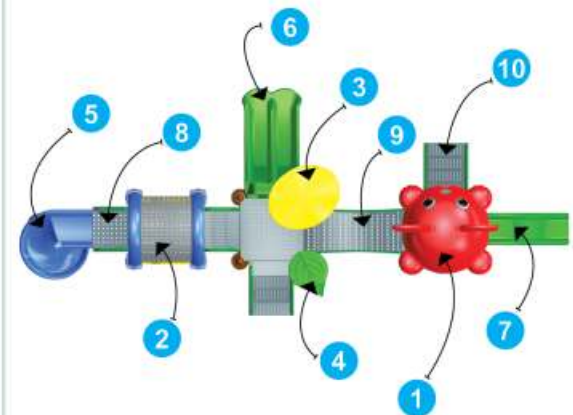

Product Descriptions

1. Animal Shaped Roof	1 Pc.
2. U Shaped Roof	1 Pc.
3. Flower	1 Pc.
4. Leaf	1 Pc.
5. Spiral Slider	5' Ht. 1 Pc.
6. Double Slider with Entrance	3' Ht. 1 Pc.
7. Single Slider	3' Ht. 1 Pc.
8. MS Perforated Sq. Deck	3 Pcs.
9. MS Bridge	1 Pc.
10. MS Box Ladder	2 Pc.

* All plastic parts are Roto Moulded.
* The Sizes mentioned are approximate.

Top View