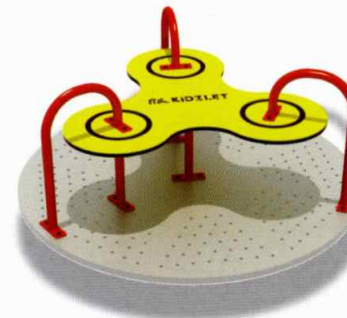

KPGR - 11

- KPGR Area
  5 x 5 ft.
- Recommended Area
  11 x 11 ft.