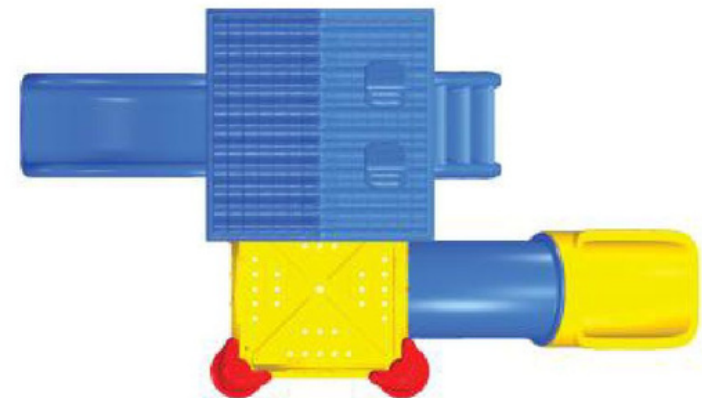

Manoj Stores

PRE-SCHOOL SERIES

Kids Castle Sr. Playcentre

Model	: PS-15211
Unit Size	: 6.9 x 13 x 7.2 ft.
Safety Use Zone	: 10.5 x 16.5 ft.
Age Group	: 3 - 6 Years

Top View