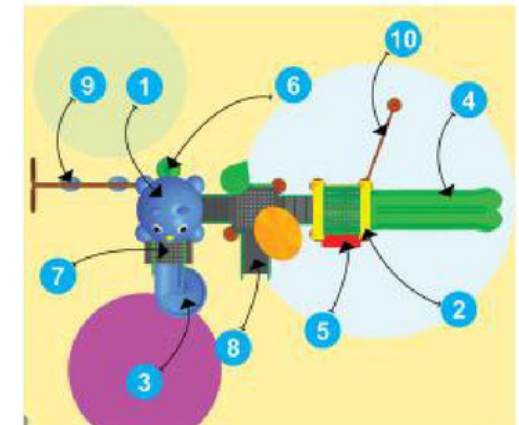

Product Descriptions

1. Animal Shaped Roof	1 Pc.
2. U Shaped Roof	1 Pc.
3. Spiral Slider	5' Ht. 1 Pc.
4. Double Slider with Entrance	5' Ht. 1 Pc.
5. Plastic Bench	1 Pc.
6. Entrance Stepper	1 Pc.
7. MS Perforated Sq. Deck	3 Pcs.
8. MS Box Ladder	1 Pc.
9. MS Swing Set 2 Seater	1 Pc.
10. MS Net Climber	1 Pc.

* All plastic parts are Roto Moulded.
* The Sizes mentioned are approximate.

Top View