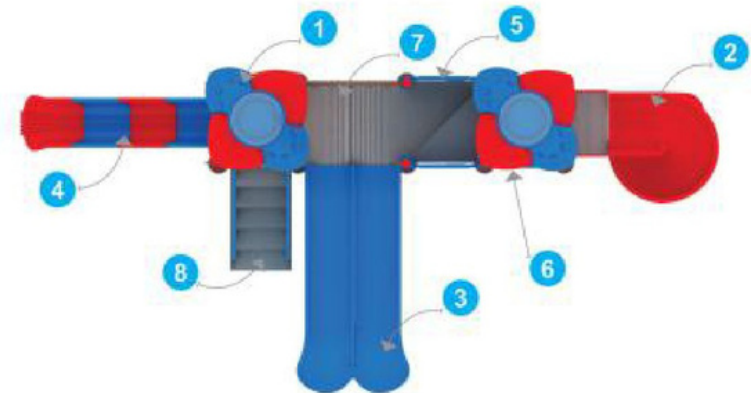

Top View

Product Descriptions

1. UFO Roof	2 Pcs.
2. Spiral Slider	7' Ht. 1 Pc.
3. Double Slider	5' Ht. 1 Pc.
4. Part Slider	1 Pc.
5. Panel	5 Pcs.
6. Tunnel Bridge	1 Pc.
7. MS Perforated Sq. Deck	4 Pcs.
8. MS Box Ladder	1 Pc.

* All plastic parts are Roto Moulded.

* The Sizes mentioned are approximate.