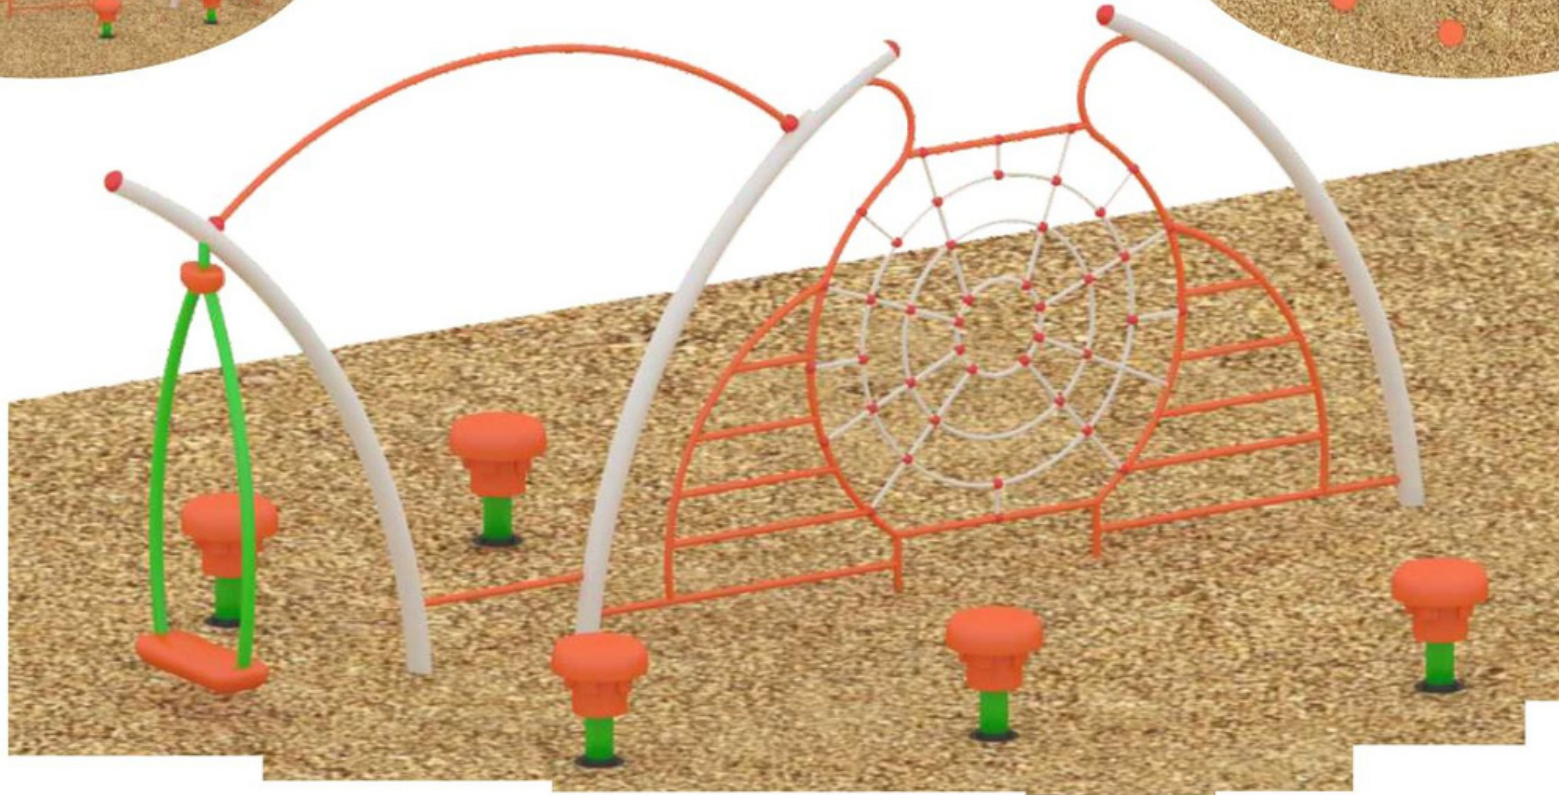

Mangoj Stores

FO-WSC-10

Equipment size:
D-20 x H 8.5 Ft
Safe Play Area:
D-23 Ft