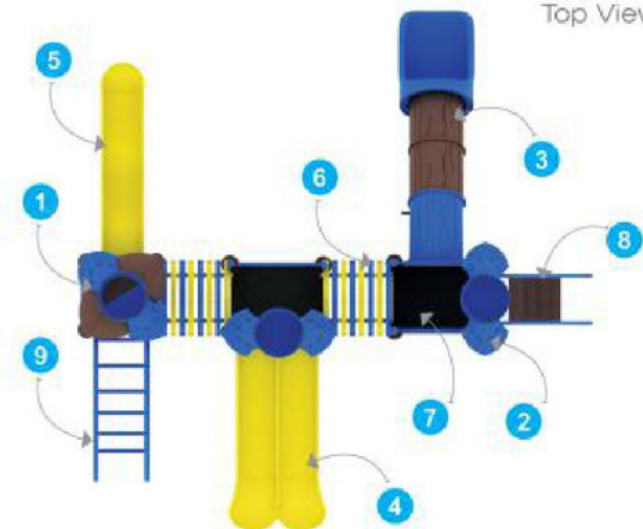

Tunnel House Playzone

Model	: SS-16101
Unit Size	: 22.9 x 22.9 x 13 ft.
Safety Use Zone	: 26 x 26 ft.
Age Group	: 6 - 12 Years

Product Descriptions

1. UFO Roof	1 Pc.
2. Single UFO Roof	2 Pcs.
3. Tunnel Slider	5' Ht. 1 Pc.
4. Double Slider	5' Ht. 1 Pc.
5. Single Slider	5' Ht. 1 Pc.
6. Ring Tunnel	2 Pcs.
7. MS Perforated Sq. Deck	3 Pcs.
8. Step Ladder	1 Pc.
9. Curved Ladder	1 Pc.

* All plastic parts are Roto Moulded.

* The Sizes mentioned are approximate.

Top View