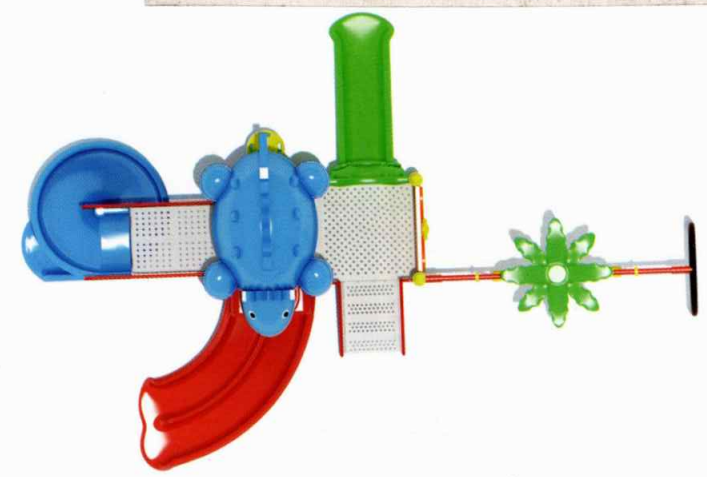

SWINGING

BRIDGE

KPPS - 10

- **Play System Size**
23.9 x 19.8 x 12.6 ft.
- **Recommended Area**
33.9 x 19.8 x 12.6 ft.
- **Age Group**
3 - 12

SWINGING

SLIDING

KPPS - 12

- Play System Size
24.5 x 16.4 x 12.6 ft.
- Recommended Area
34.5 x 26.4 x 12.6 ft.
- Age Group
3 - 12