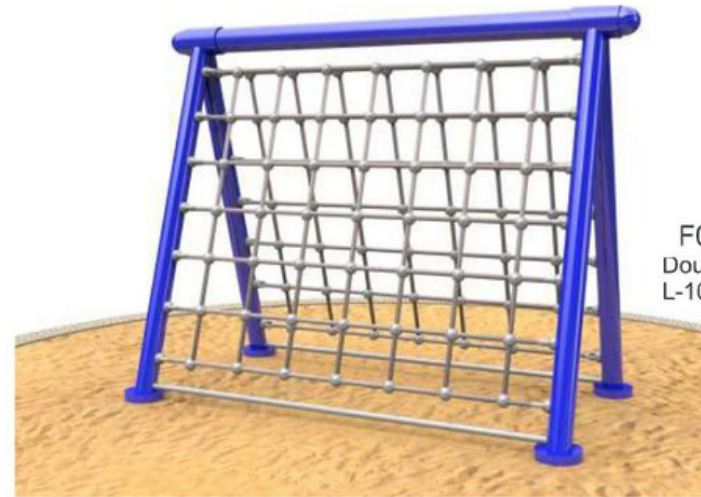

F0-CL-06
Double Net Climber
L-10 x W-5.22 x H-7 Ft