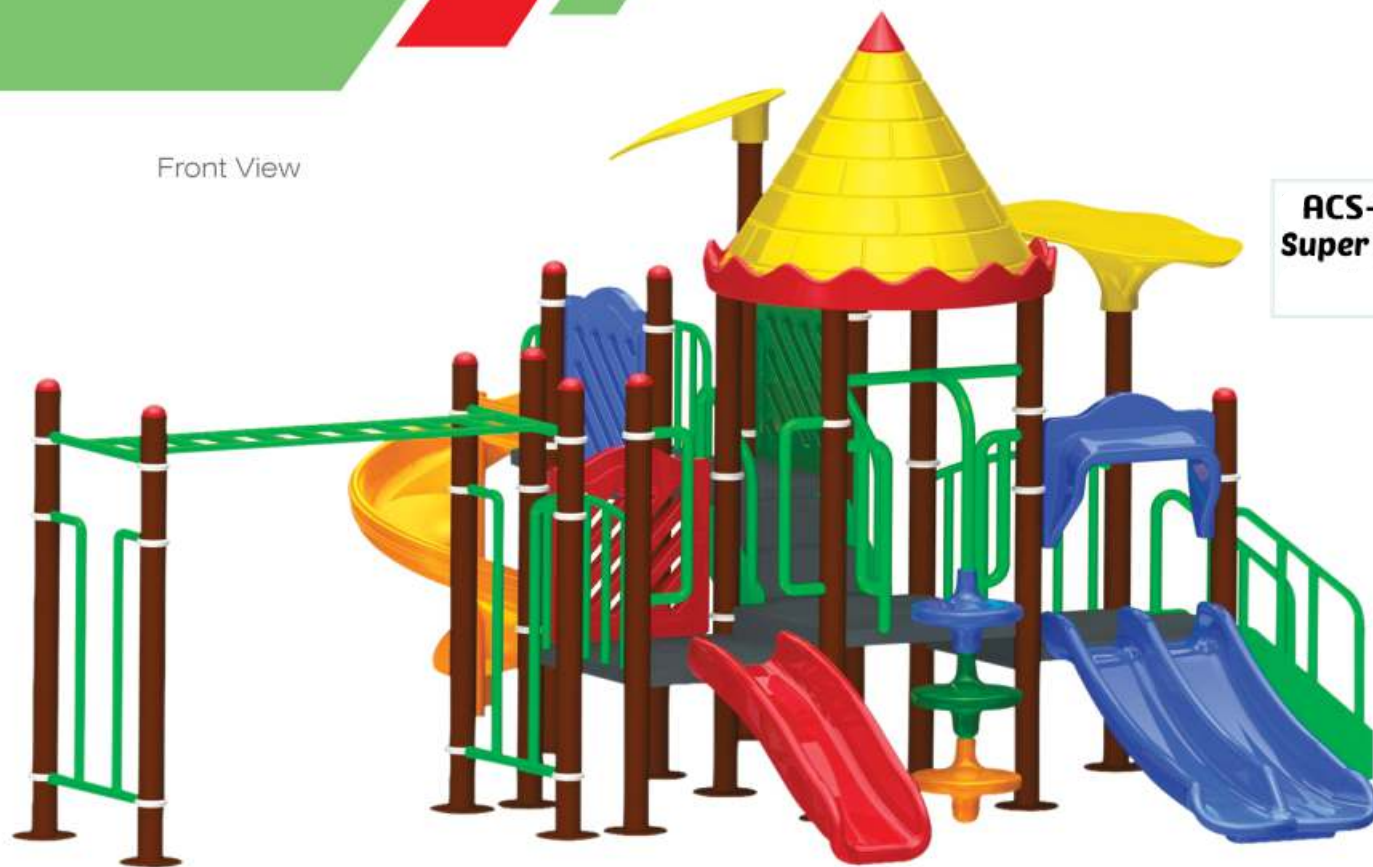

Back View

Front View