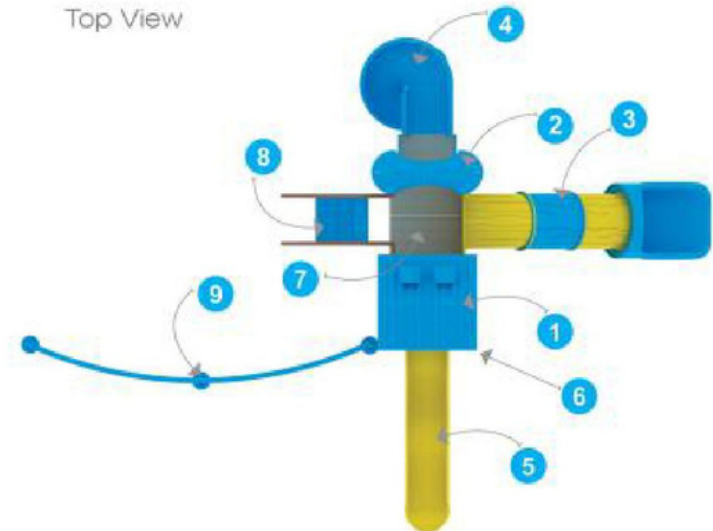

Top View

Product Descriptions

1. Hut Shaped Roof	1 Pc.
2. Single Curved Roof	1 Pc.
3. Tunnel Slider	5' Ht. 1 Pc.
4. Spiral Slider	5' Ht. 1 Pc.
5. Single Slider	5' Ht. 1 Pc.
6. Panel	2 Pcs.
7. MS Perforated Sq. Deck	2 Pcs.
8. MS Step Ladder	1 Pc.
9. MS Net Climber	1 Pc.

* All plastic parts are Roto Moulded.

* The Sizes mentioned are approximate.