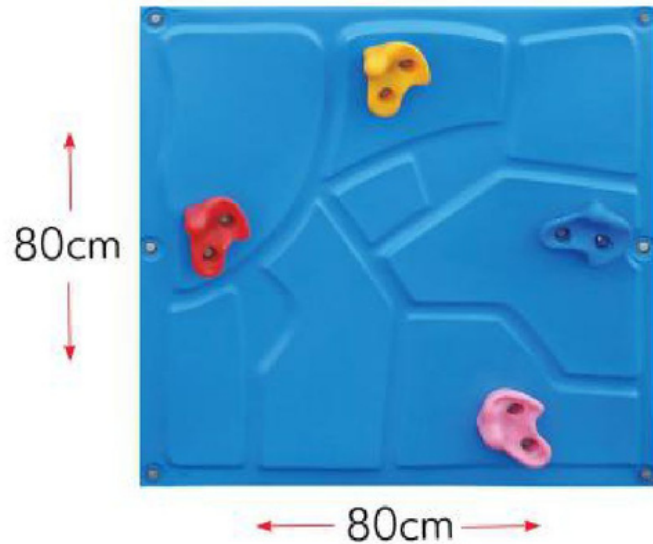

KPRP - 06

- Play System Size
25.11 x 15 x 8.2 ft.
- Recommended Area
35.11 x 25 x 8.2 ft.

KPRP - 07

- Play System Size
32.7 x 17.9 x 8.6 ft.
- Recommended Area
42.7 x 27.9 x 8.6 ft.

KPRP - 08

- Play System Size
25 x 13.7 x 7.7 ft.
- Recommended Area
35 x 23.7 x 7.7 ft.

ROCK

CLIMBING

PARK SERIES

Wall Climber (1 Pc.)

Model : IS-12043
Unit Size : H 2.6 x W 2.6 ft.
Age Group : 4 - 14 Years

Can be used in various designs

Hopper (Set of 7 Pcs.)

Model : IS-12033
Unit Size : D 1 x H 1 ft.
Age Group : 4 - 14 Years