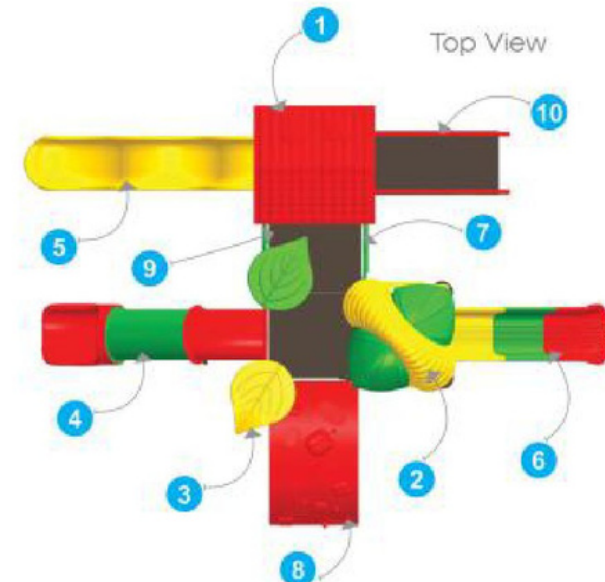

PRE-SCHOOL SERIES

Kids Tree Playcentre

Model	: PS-15712
Unit Size	: 21.3 x 14.8 x 13 ft.
Safety Use Zone	: 24 x 18 ft.
Age Group	: 3 - 6 Years

Mangoj Stores

Product Descriptions

1. Hut Shaped Roof	1 Pc.
2. Curved Shaped Roof	1 Pc.
3. Leaf	2 Pcs.
4. Tunnel Slide	3' Ht. 1 Pc.
5. Single Slider	5' Ht. 1 Pc.
6. Part Slider	3' Ht. 1 Pc.
7. Panel	5 Pcs.
8. Plastic Climber	1 Pc.
9. MS Perforated Square Deck	4 Pc.
10. MS Box Ladder	1 Pc.

* All plastic parts are Roto Moulded.

* The Sizes mentioned are approximate.

Top View