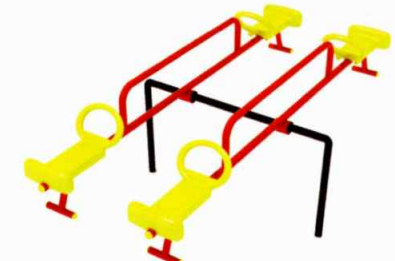

KPSS - 04

- KPSS Area
  5.6 x 4.6 x 2.6 ft.
- Recommended Area
  9.6 x 10.6 x 2.6 ft.