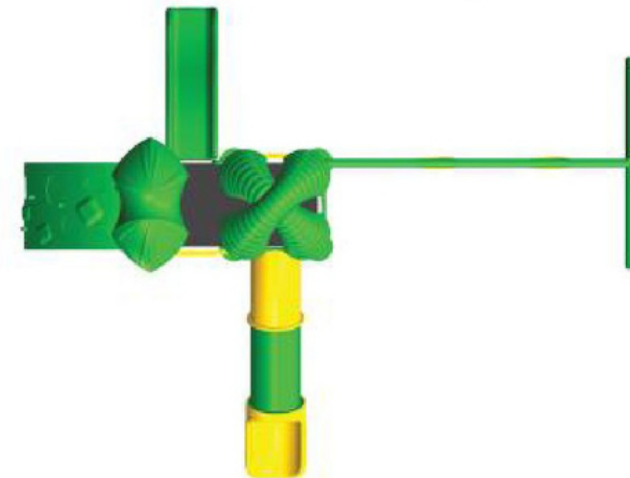

Manoj Stores

PRE-SCHOOL SERIES

Swing Land Playcentre

Model	: PS-15703
Unit Size	: 23 x 16.4 x 11.5 ft.
Safety Use Zone	: 26.5 x 20 ft.
Age Group	: 3 - 6 Years

Top View