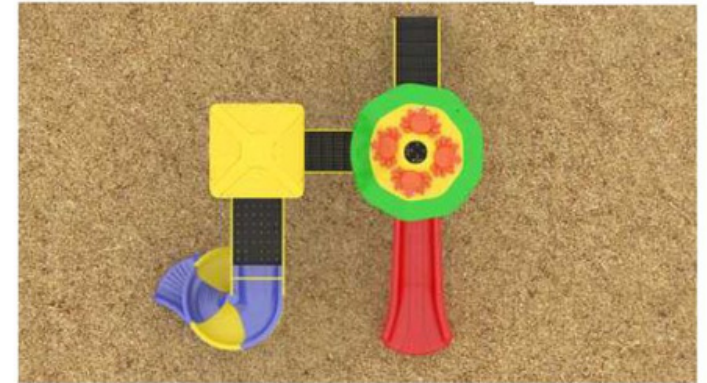

Mangoj Stores

FO-MPS-31

Equipment size:
L-16.10 x W-15.2 x H-14 Ft
Safe Play Area:
L-19.10 x W-18.2 Ft

Arial View