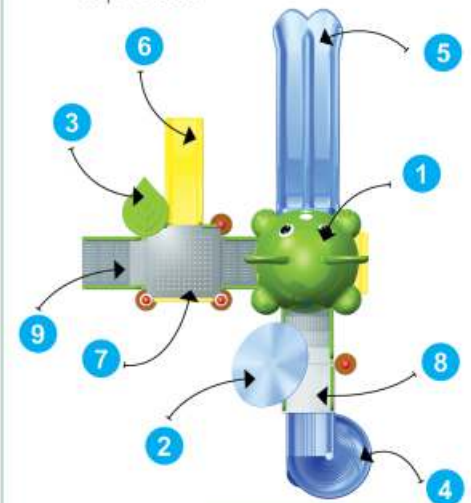

**ACS-20114
Fun Playcentre Sr.**

Actual Dimensions : 25 x 17 x 16 ft.
Recommended Area : 28 x 20 ft.
Age Group : 6 - 12 Years

Product Descriptions

1. Animal Shaped Roof	1 Pc.
2. Flower	1 Pc.
3. Leaf	1 Pc.
4. Spiral Slider	7' Ht. 1 Pc.
5. Double Slider with Entrance	5' Ht. 1 Pc.
6. Single Slider	3' Ht. 1 Pc.
7. Panel	1 Pc.
8. MS Perforated Sq. Deck	2 Pcs.
9. MS Box Ladder	1 Pc.

* All plastic parts are Roto Moulded.
* The Sizes mentioned are approximate.

Top View