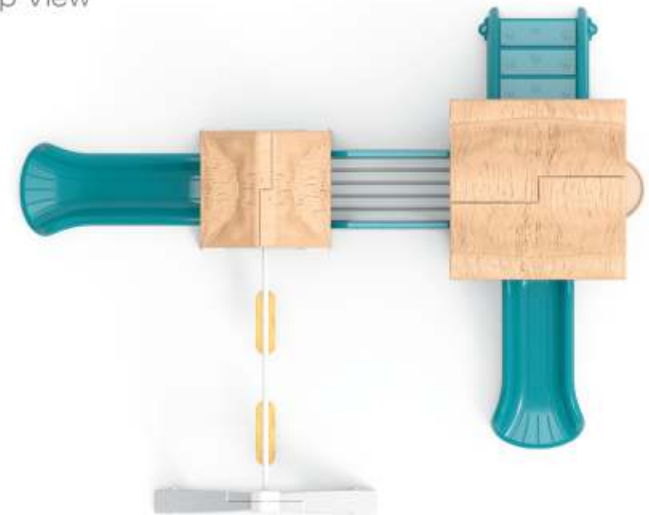

BS-30124
Deluxe House With Swing

Actual Dimensions : 14.75 x 14.75 x 5.9 ft.
Recommended Area : 17.75 x 17.75 ft.
Age Group : 3 - 6 Years

Front View

Grokids Backyard Series (GBS)

Back View

Top View

Front View