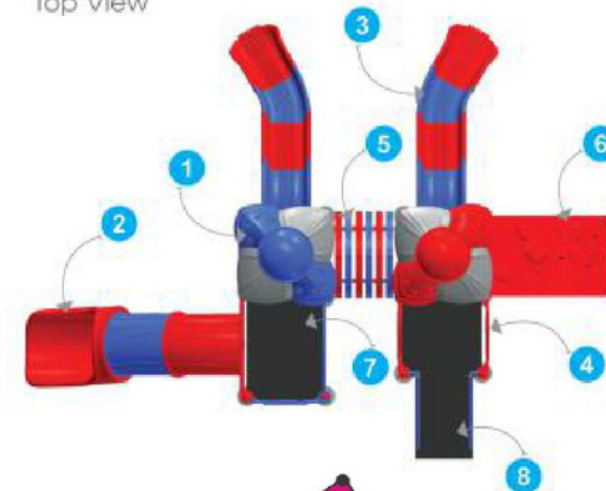

Top View

Product Descriptions

1. UFO Roof	2 Pcs.
2. Tunnel Slider	3' Ht. 1 Pc.
3. Part Slider	3' Ht. 2 Pcs.
4. Panel	4 Pcs.
5. Ring Tunnel	1 Pc.
6. Plastic Climber	1 Pc.
7. MS Perforated Square Deck	4 Pcs.
8. MS Box Ladder	1 Pc.

* All plastic parts are Roto Moulded.

* The Sizes mentioned are approximate.

Mangoj Stores