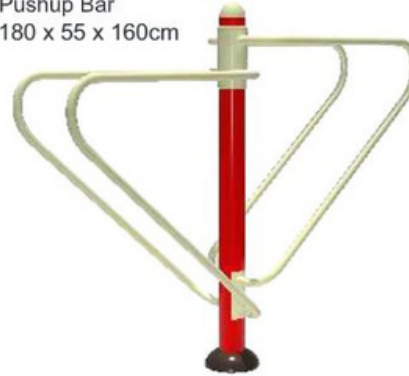

FO-FN-19
Back Press
135 x 80 x 142cm

FO-FN-20
Surf Board
120 x 91 x 145cm

FO-FN-21
Surfing Board
120 x 80 x 144cm

Manoj Stores

FO-FN-22
Horizontal Bar
120 x 120 x 130cm

FO-FN-23
Pushup Bar
180 x 55 x 160cm