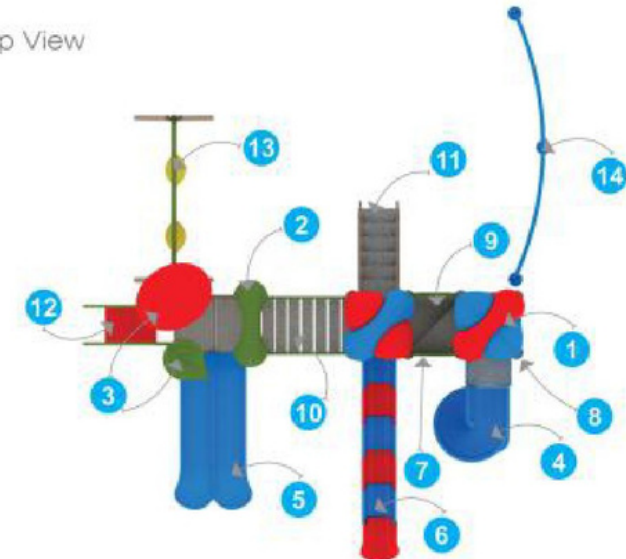

SCHOOL SERIES

Multi Max Playzone

Model	: SS-16119
Unit Size	: 31.8 x 26.9 x 15 ft.
Safety Use Zone	: 35 x 30 ft.
Age Group	: 6 - 12 Years

Manoj Stores

Product Descriptions

1. Curved Roof	2 Pcs.
2. Curved Single Roof	1 Pc.
3. Flower & Leaf	1 Pc.
4. Spiral Slider	7' Ht. 1 Pc.
5. Double Slider	5' Ht. 1 Pc.
6. Part Slider	6' Ht. 1 Pc.
7. Panel	4 Pcs.
8. Tunnel Bridge	1 Pc.
9. MS Perforated Sq. Deck	4 Pcs.
10. MS Bridge	1 Pcs.
11. MS Box Ladder	1 Pc.
12. MS Step Ladder	1 Pc.
13. MS Swing Set 2 Seater	1 Pc.
14. MS Net Climber	1 Pc.

* All plastic parts are Roto Moulded.

* The Sizes mentioned are approximate.

Top View