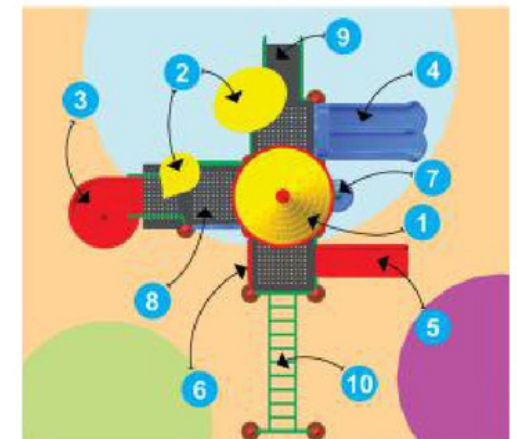

1. Conical Shaped Roof	1 Pc.
2. Flower & Leaf	1 Pc.
3. Spiral Slider	5' Ht. 1 Pc.
4. Double Slider with Entrance	3' Ht. 1 Pc.
5. Single Slider	3' Ht. 1 Pc.
6. Panel	3 Pcs.
7. Entrance Stepper	1 Pc.
8. MS Perforated Sq. Deck	4 Pcs.
9. MS Box Ladder	1 Pc.
10. Monkey Bar	1 Pc.

* All plastic parts are Roto Moulded.
* The Sizes mentioned are approximate.