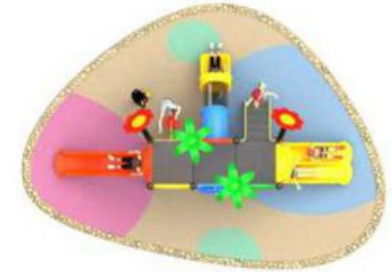

Rear View

Mangoj Stores

FO-MPS-17

Equipment size:
L-26xW-12.9xH-12.66 Ft

Safe Play Area:
L-29.33xW-15.33 Ft

Arial View

Rear View

Manoj Stores