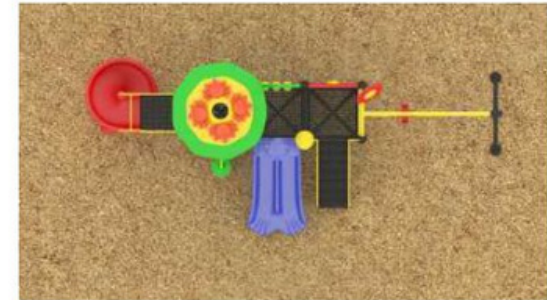

Manoj Stores

Arial View

FO-MPS-08-A

Equipment size:
L-28.11 x W-10.8 x H-12.66 Ft
Safe Play Area:
L-31 x W-13