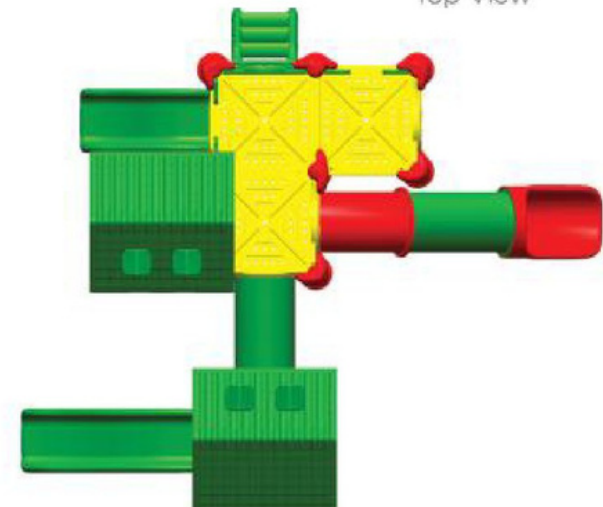

Top View

Manoj Stores

PRE-SCHOOL SERIES

Front View

Jumbo Kids Castle Playcentre

Model	: PS-15609
Unit Size	: 19 x 16.5 x 9.3 ft.
Safety Use Zone	: 22.5 x 20 ft.
Age Group	: 3 - 6 Years

Back View

Top View