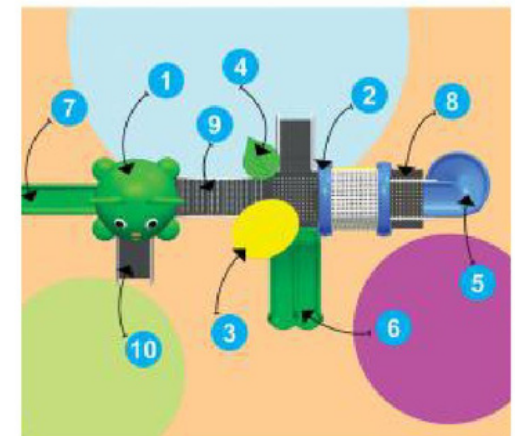

Parkland Adventure Centre

Model	: SS-20115
Unit Size	: 28 x 14 x 14 ft.
Safety Use Zone	: 32 x 17 ft.
Age Group	: 6 - 12 Years

Product Descriptions

1. Animal Shaped Roof	1 Pc.
2. U Shaped Roof	1 Pc.
3. Flower	1 Pc.
4. Leaf	1 Pc.
5. Spiral Slider	5' Ht. 1 Pc.
6. Double Slider with Entrance	3' Ht. 1 Pc.
7. Single Slider	3' Ht. 1 Pc.
8. MS Perforated Sq. Deck	3 Pcs.
9. MS Bridge	1 Pc.
10. MS Box Ladder	2 Pc.

* All plastic parts are Roto Moulded.
* The Sizes mentioned are approximate.

Top View