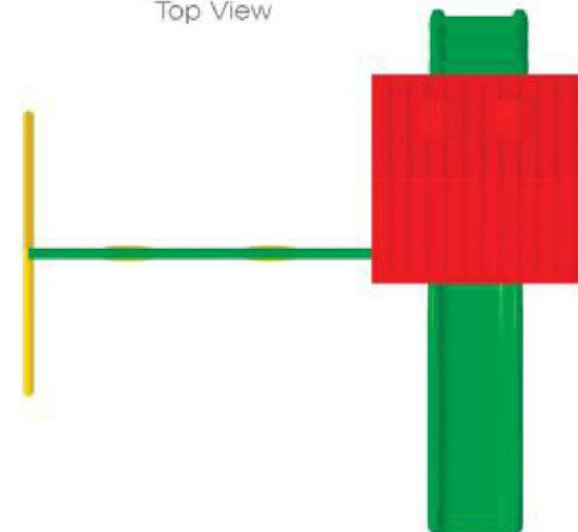

PRE-SCHOOL SERIES

Mangoj Stores

Front View

Back View

Slide N Glide Playcentre

Model	: PS-10104
Unit Size	: 11.5 x 8.2 x 9.2 ft.
Safety Use Zone	: 15 x 11.5 ft.
Age Group	: 3 - 6 Years

Top View

Manoj Stores