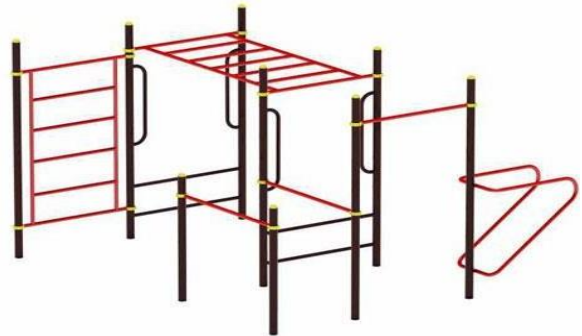

**SEATER TWISTER CUM
TWISTER - DOUBLE
1400X1400X1350**

**TWISTER CUM - SEATED
TWISTER - DOUBLE
1400X1400X1350**

COMBO -3

CROSS FIT

PCL-21

PCL-22

PCL-23

PCL-24