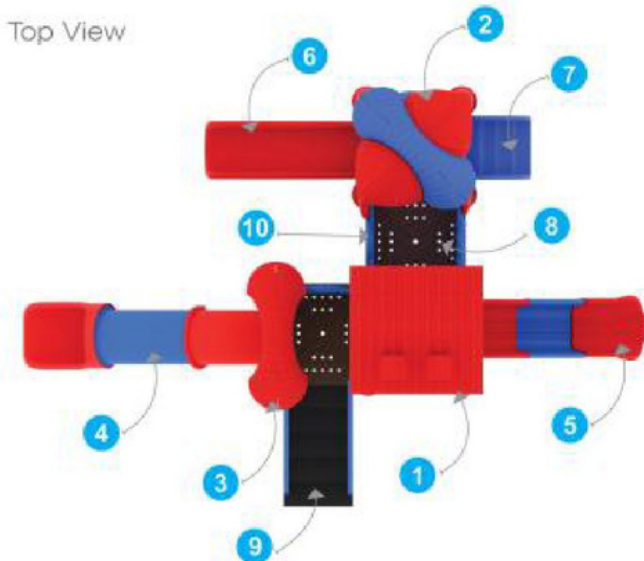

PRE-SCHOOL SERIES

Kids Zone Playcentre

Model	: PS-15715
Unit Size	: 21.3 x 14 x 13 ft.
Safety Use Zone	: 24 x 17 ft.
Age Group	: 3 - 6 Years

Top View

Product Descriptions

1. Hut Shaped Roof	1 Pc.
2. Curved Roof	1 Pc.
3. Single Curved Roof	1 Pc.
4. Tunnel Slider	1 Pc.
5. Part Slider	1 Pc.
6. Jr. Single Slider	1 Pc.
7. Plastic Big Stair	1 Pc.
8. Square Deck	4 Pcs.
9. MS Box Ladder	1 Pc.
10. Panel	5 Pcs.

* All plastic parts are Roto Moulded.

* The Sizes mentioned are approximate.