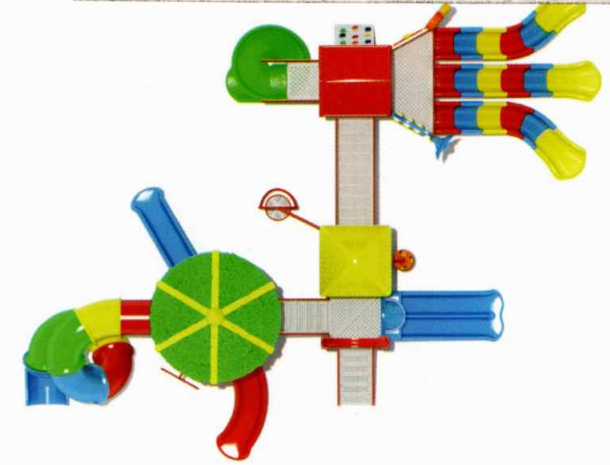

KPAP - 04

KPDP - 01

KPDP - 02

KPDP - 03

KPDP - 04

DECORATIVE PANEL

KPPS - 01

- **Play System Size**
37.8 x 44.11 x 16.8 ft.
- **Recommended Area**
47.8 x 54.11 x 16.8 ft.
- **Age Group**
3 - 12