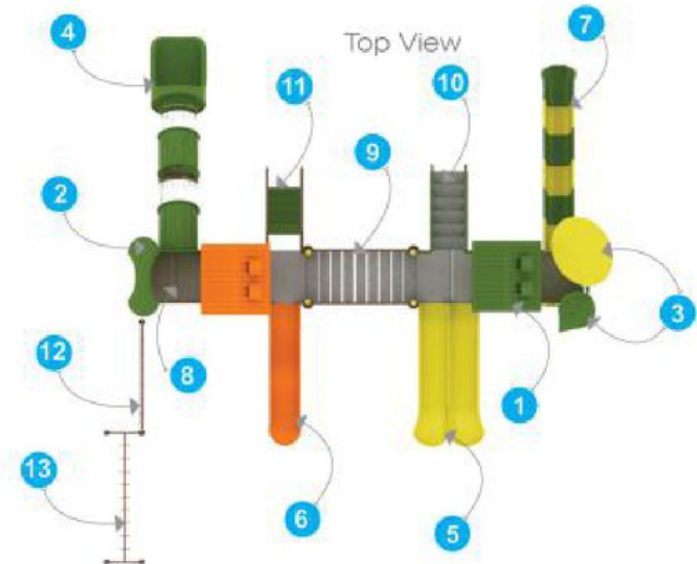

Super Max Playzone

Model	: SS-16117
Unit Size	: 33.8 x 32.1 x 13.5 ft.
Safety Use Zone:	37 x 35 ft.
Age Group	: 6 - 12 Years

Product Descriptions

1. Hut Shaped Roof	2 Pcs.
2. Curved Single Roof	1 Pc.
3. Flower & Leaf	1 Pc.
4. Tunnel Slider	7' Ht. 1 Pc.
5. Double Slider	5' Ht. 1 Pc.
6. Single Slider	1 Pc.
7. Part Slider	7' Ht. 1 Pc.
8. MS Perforated Sq. Deck	5 Pcs.
9. MS Bridge	1 Pc.
10. MS Box Ladder	1 Pc.
11. MS Step Ladder	1 Pc.
12. MS Net Climber	1 Pc.
13. MS Loop Set	1 Pc.

* All plastic parts are Roto Moulded.
* The Sizes mentioned are approximate.

Top View