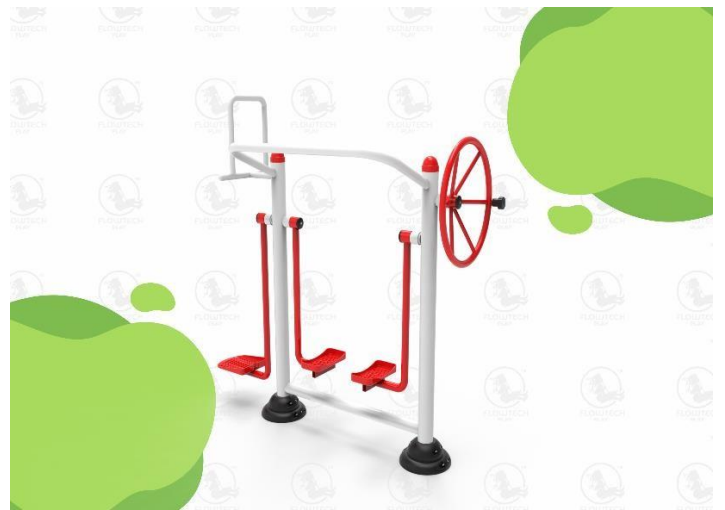

**Leg Press And
Twister Seated
5.5x2.5x5.5**

**Twister Standing And
Surf Board
4x2x6**

**Air Walker cum Leg Press
cum Standing Twister
5.5x2.5x5.5**

**Air Walker cum Surf Board cum
Shoulder Builder
4x2x6**