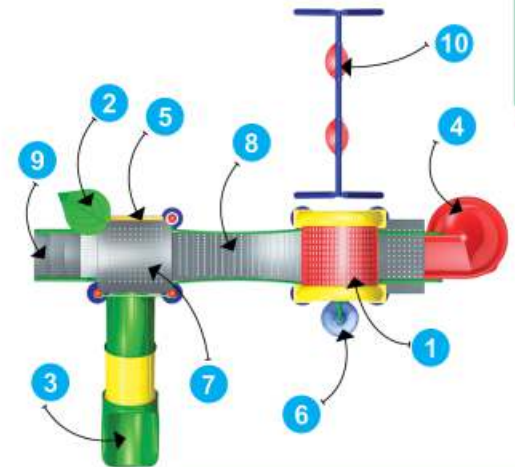

Product Descriptions

1. U Shaped Roof	1 Pc.
2. Leaf	1 Pc.
3. Tunnel Slider	3' Ht. 1 Pc.
4. Spiral Slider	5' Ht. 1 Pc.
5. Panel	1 Pc.
6. Entrance Stepper	1 Pc.
7. MS Perforated Sq. Deck	2 Pcs.
8. MS Bridge	1 Pc.
9. MS Box Ladder	1 Pc.
10. MS Swing Set 2 Seater	1 Pc.

* All plastic parts are Roto Moulded.

* The Sizes mentioned are approximate.