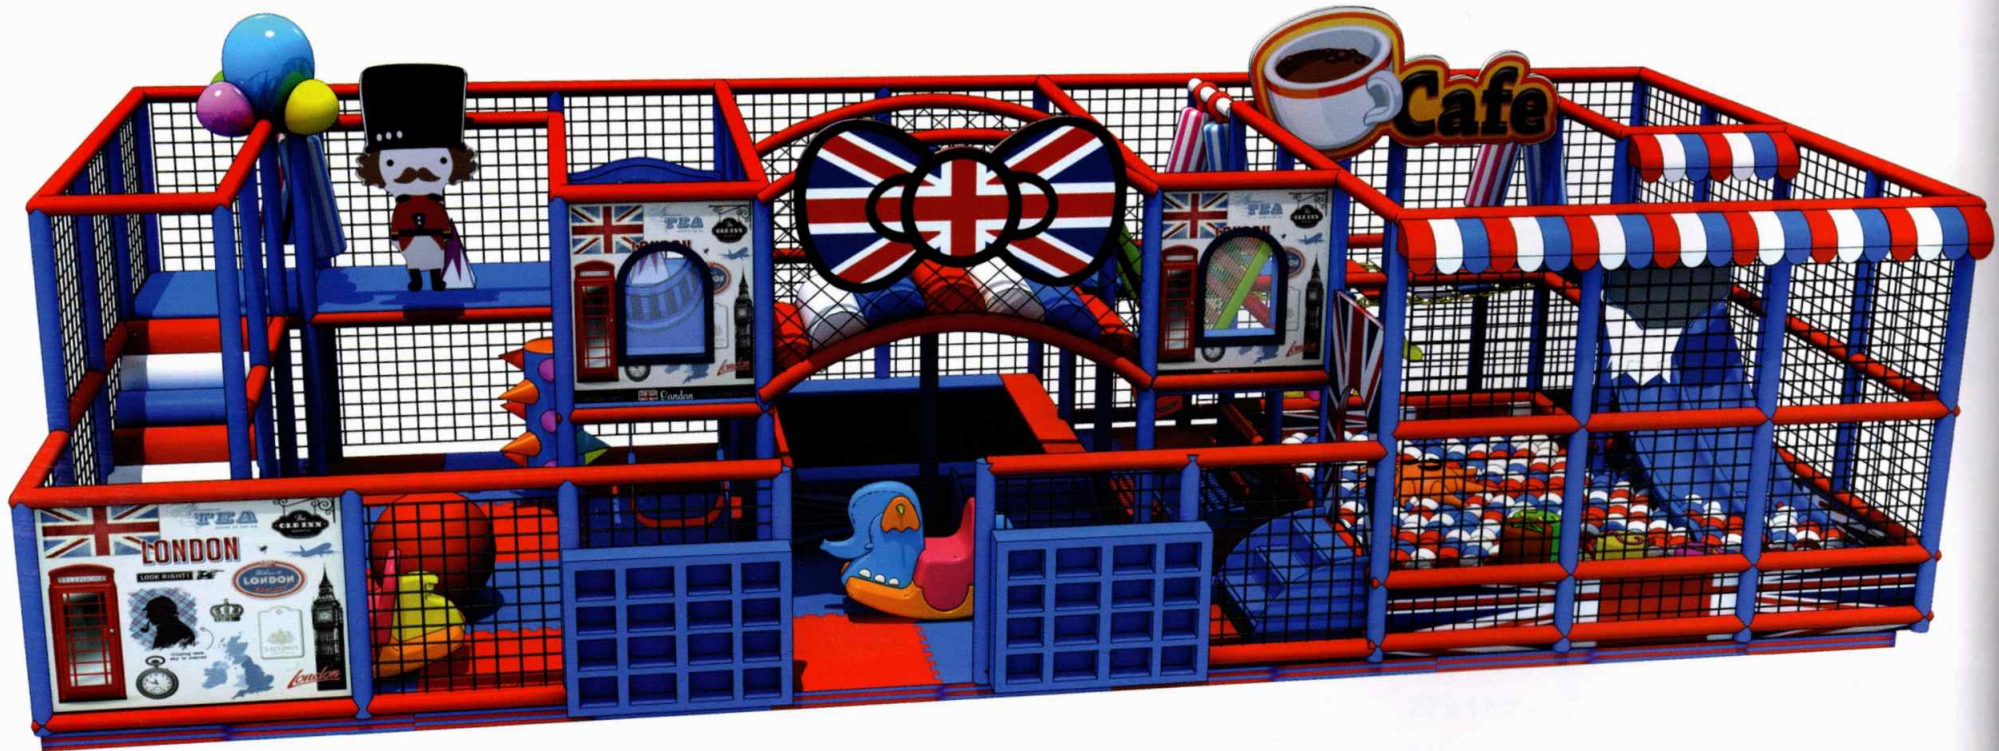

Manoj Stores - ADORNICA

(Breach Candy)

Ground & 1st Floor, Premsons House 63, Bhulabhai Desai Road, Mumbai 26.
Tel 23641221, 23616347, 23675553, 23672653 Email: manojstores@gmail.com
www.manojstores.in, www.rainbowplayindia.com, www.educationalaids.in, www.playgroundsystems.in

INDOOR PLAY STSTEM - CUSTOMIZED AS PER AREA