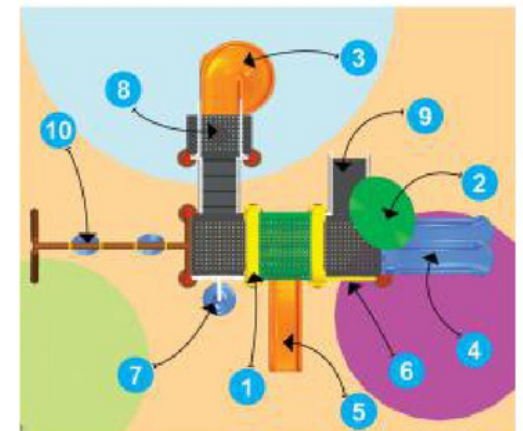

* All plastic parts are Roto Moulded.
 * The Sizes mentioned are approximate.

Top View

Manoj Stores

SCHOOL SERIES

Front View

Dream Castle Playcentre

Model : ISS-20118
 Unit Size : 27 x 14 x 15.8 ft.
 Safety Use Zone : 31 x 17 ft.
 Age Group : 6 - 12 Years