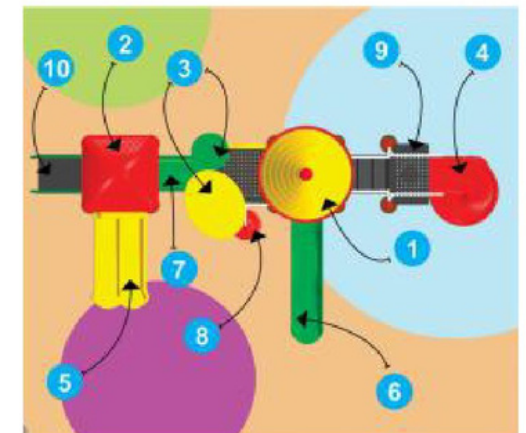

Product Descriptions

1. Conical Shaped Roof	1 Pc.
2. Jumbo Hut Shaped Roof	1 Pc.
3. Flower & Leaf	1 Pc.
4. Spiral Slider	7' Ht. 1 Pc.
5. Double Slider with Entrance	3' Ht. 1 Pc.
6. Single Slider	5' Ht. 1 Pc.
7. Tunnel Bridge	1 Pc.
8. Entrance Stepper	1 Pc.
9. MS Perforated Sq. Deck	3 Pcs.
10. MS Box Ladder	1 Pc.

* All plastic parts are Roto Moulded.
* The Sizes mentioned are approximate.

Top View