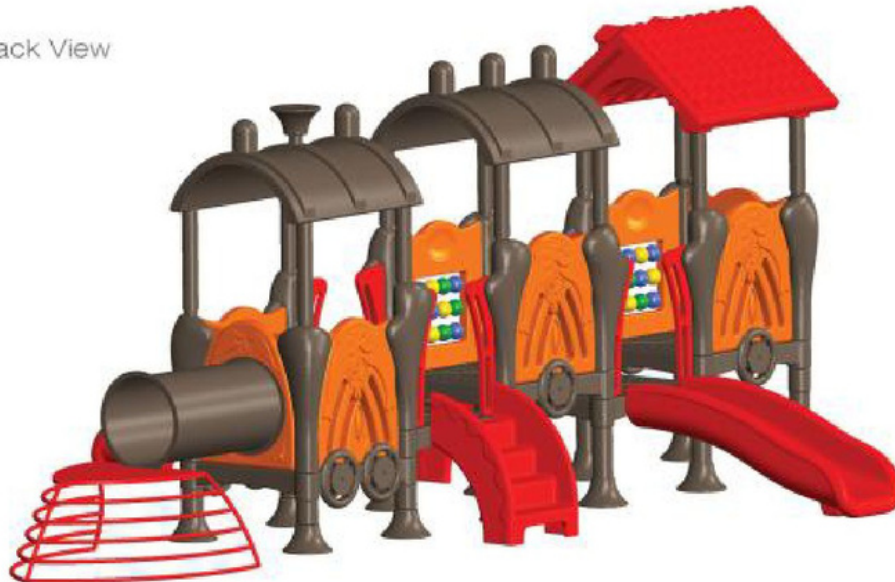

Back View

Top View

Manoj Stores

PRE-SCHOOL SERIES

Front View

Loco Engine Jumbo Playzone

Model	: PS-18107
Unit Size	: 23 x 11.5 x 11.5 ft.
Safety Use Zone	: 26.5 x 15 ft.
Age Group	: 3 - 6 Years

Back View