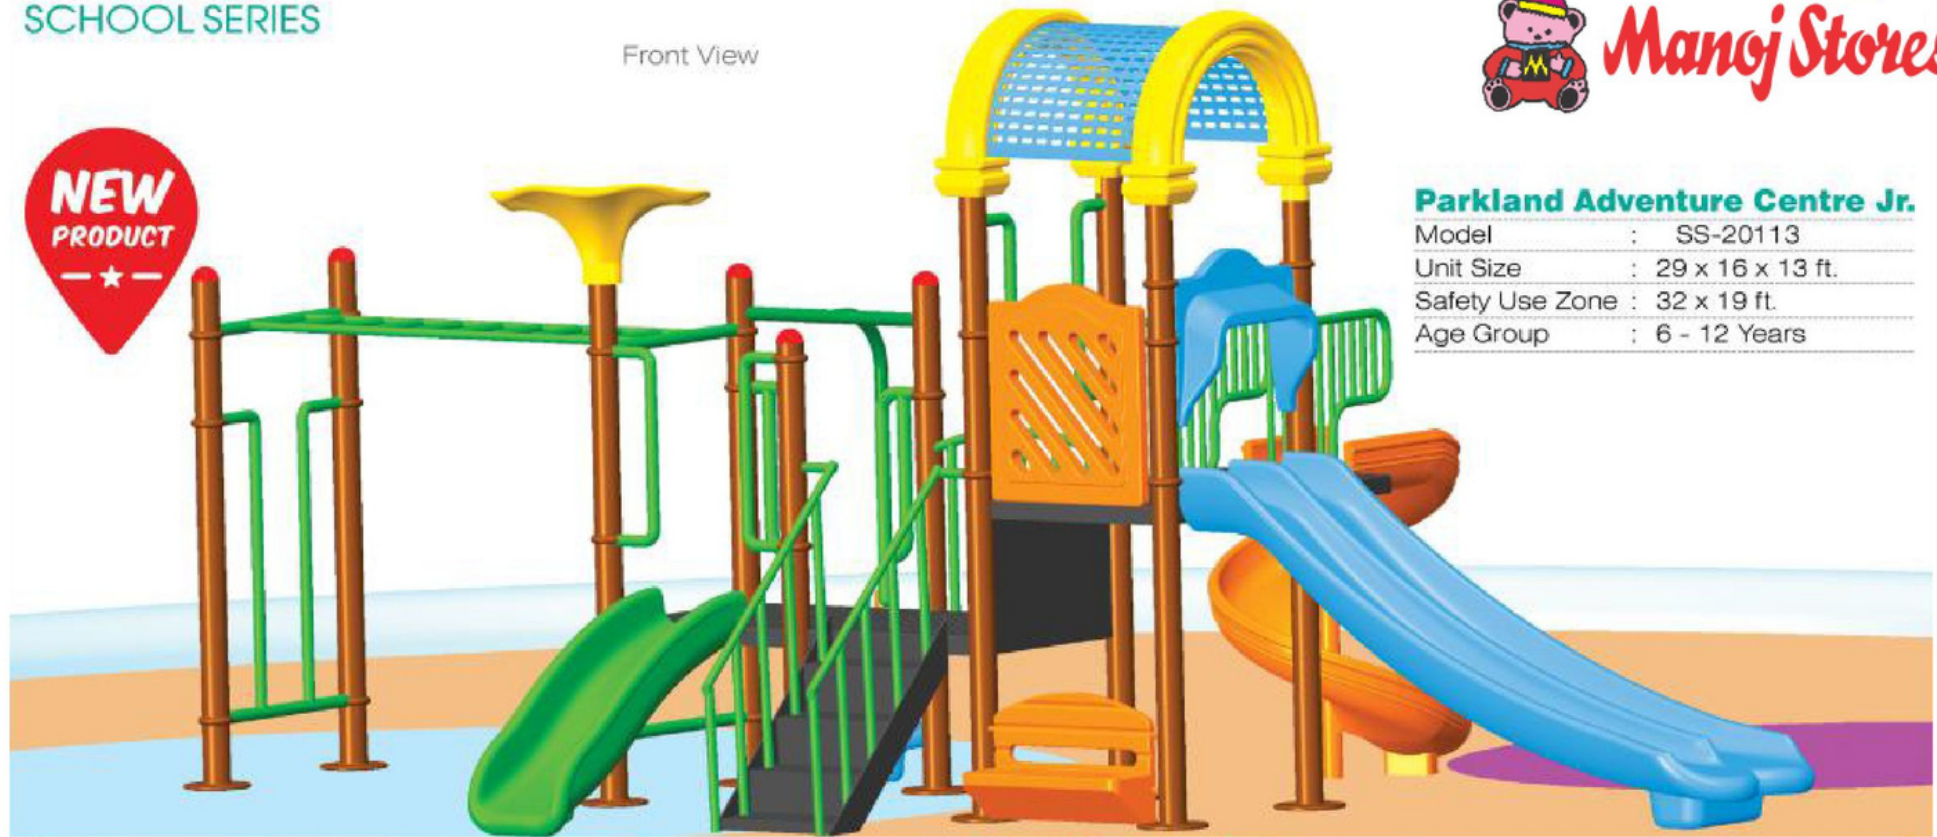

* All plastic parts are Roto Moulded.
 * The Sizes mentioned are approximate.

Top View

Front View

Parkland Adventure Centre Jr.

Model	: SS-20113
Unit Size	: 29 x 16 x 13 ft.
Safety Use Zone	: 32 x 19 ft.
Age Group	: 6 - 12 Years