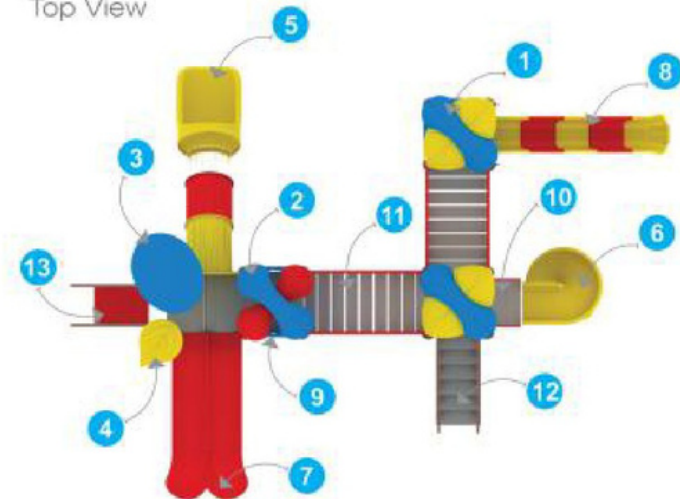

SCHOOL SERIES

Product Descriptions

1. Curved Roof	2 Pcs.
2. Curved Single Roof	2 Pcs.
3. Flower	1 Pc.
4. Leaf	1 Pc.
5. Tunnel Slider	5' Ht. 1 Pc.
6. Spiral Slider	5' Ht. 1 Pc.
7. Double Slider	5' Ht. 1 Pc.
8. Part Slider	7' Ht. 1 Pc.
9. Panel	4 Pcs.
10. MS Perforated Sq. Deck	4 Pcs.
11. MS Bridge	2 Pcs.
12. MS Box Ladder	1 Pc.
13. MS Step Ladder	1 Pc.

* All plastic parts are Roto Moulded.

* The Sizes mentioned are approximate.

Tri Dump Playzone

Model	: SS-16116
Unit Size	: 23.3 x 32.5 x 13.1 ft.
Safety Use Zone	: 26.5 x 35.5 ft.
Age Group	: 6 - 12 Years

Top View

Manoj Stores