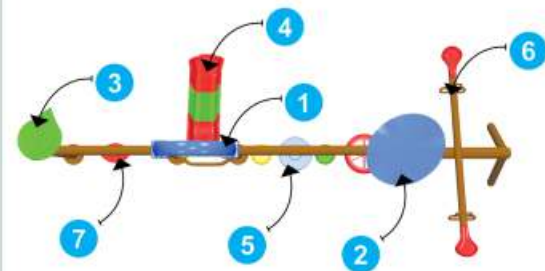

* All plastic parts are Roto Moulded.
* The Sizes mentioned are approximate.

Top View

ACS-20102
Step N Swing Maxi Centre

Actual Dimensions : 17 x 9 x 11 ft.
 Recommended Area : 20 x 12 ft.
 Age Group : 6 - 12 Years