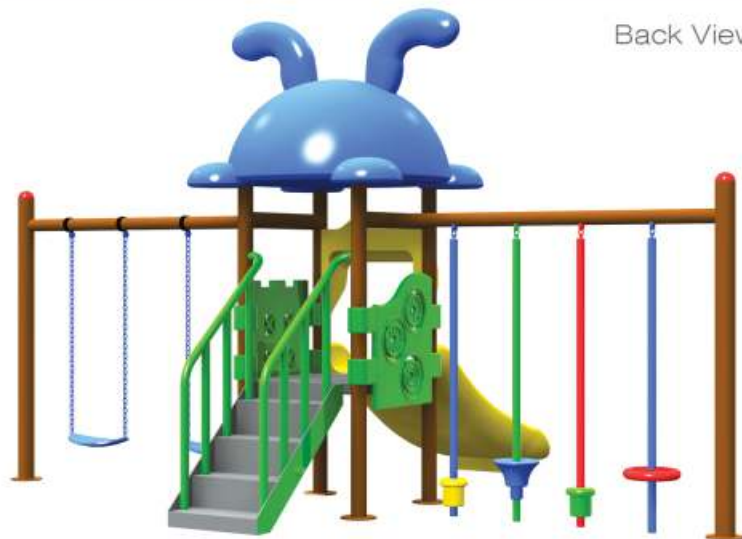

Playground Activity Centre Series (PACS)

Back View