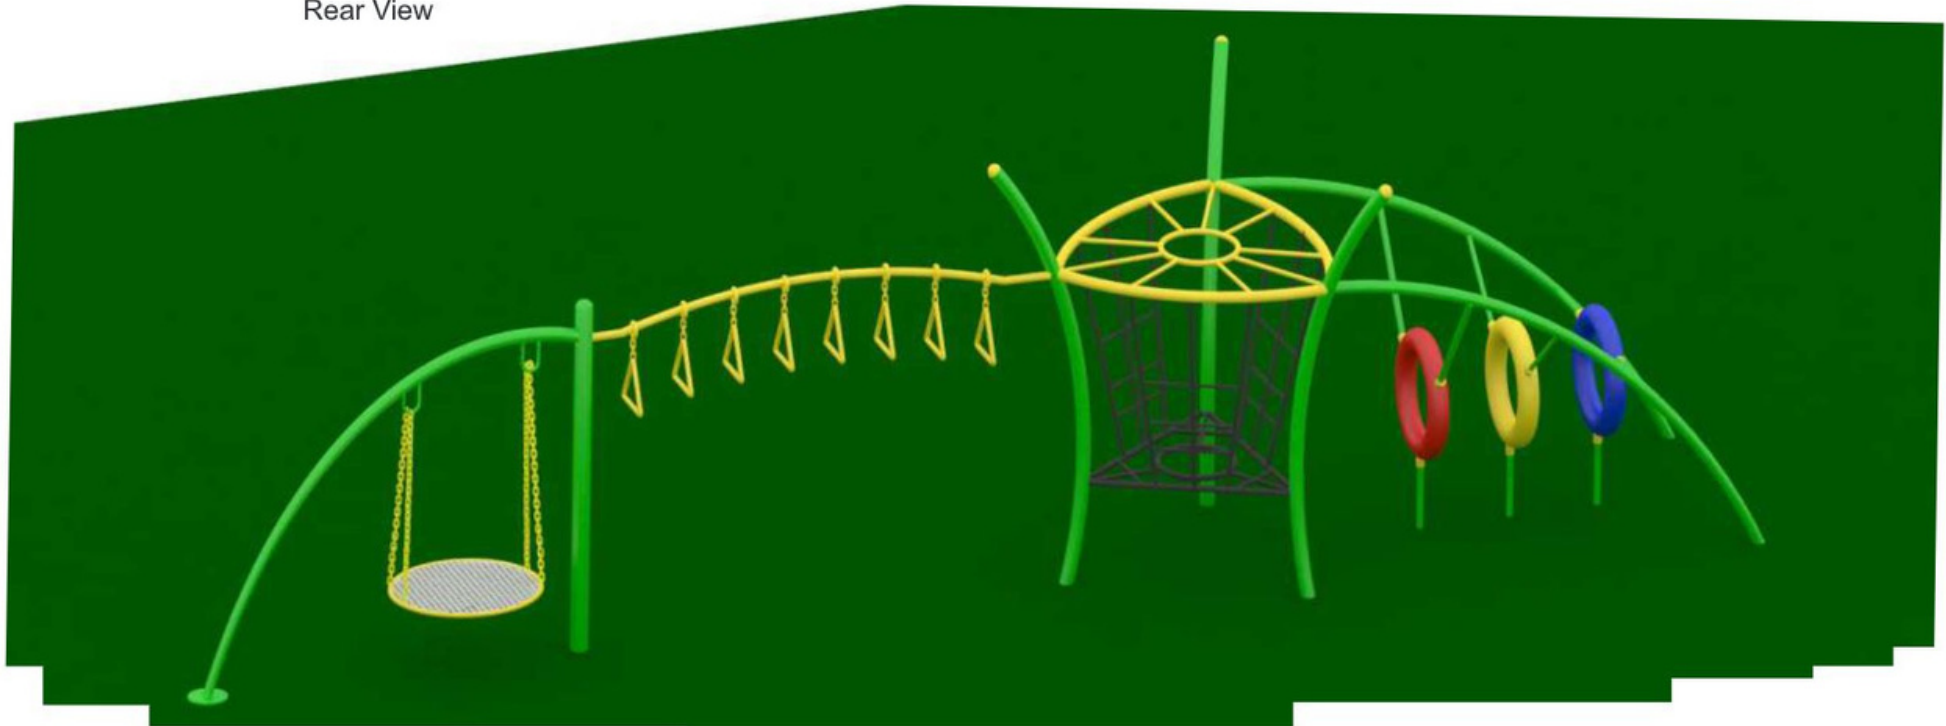

Equipment size:
L-34 x W-6 x H-8.5 Ft
Safe Play Area:
L-36 x W-8 Ft

Arial View

Mangoj Stores

Rear View

FO-WSC-05

Equipment size:
L-17.4 x W-4 x H-8.5 Ft

Safe Play Area:
L-19 x W-7 Ft

Arial View