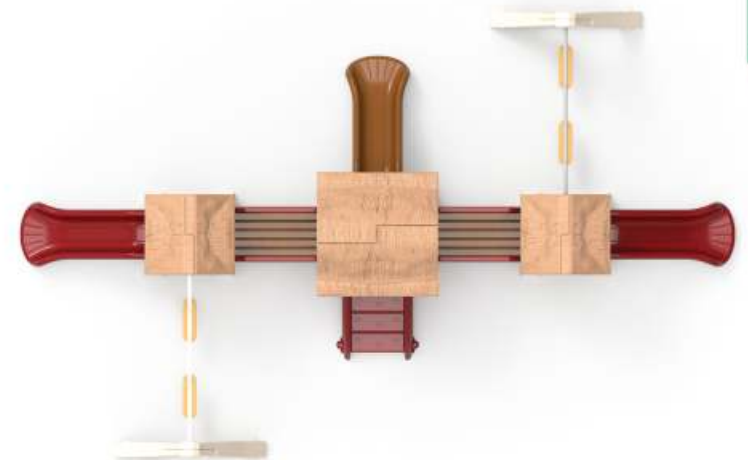

BS-30134
Adventure Land

Actual Dimensions : 24.6 x 16.4 x 5.9 ft.
Recommended Area : 27.6 x 19.4 ft.
Age Group : 3 - 6 Years

Top View