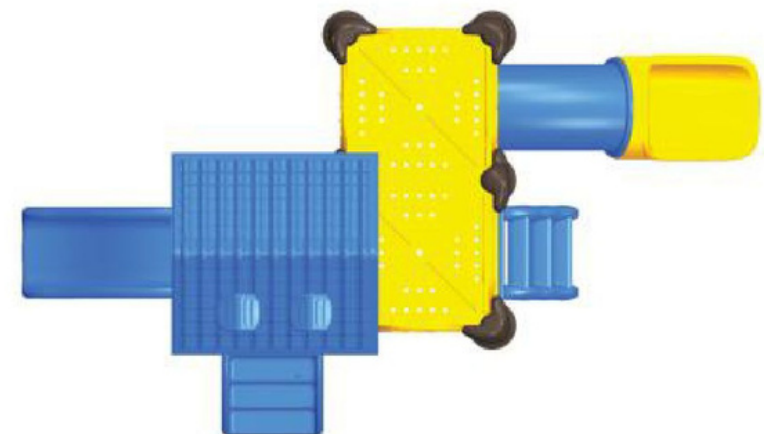

Kidie Land Playcentre

Model	: PS-15315
Unit Size	: 13.1 x 11.5 x 7.5 ft.
Safety Use Zone	: 16.5 x 15 ft.
Age Group	: 3 - 6 Years

Top View