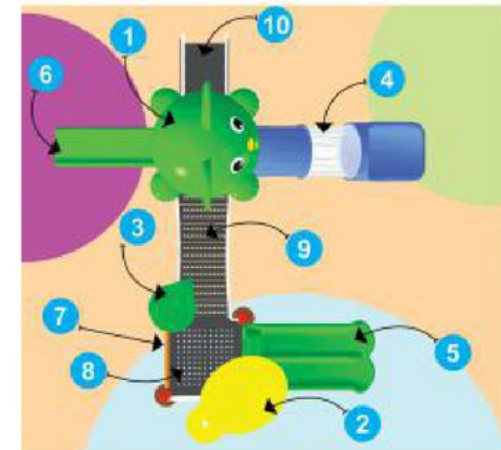

Jungle Playcentre

Model	: SS-20105
Unit Size	: 18 x 18 x 13 ft.
Safety Use Zone	: 21 x 21 ft.
Age Group	: 6 - 12 Years

Product Descriptions

1. Animal Shaped Roof	1 Pc.
2. Flower	1 Pc.
3. Leaf	1 Pc.
4. Tunnel Slider	3' Ht. 1 Pc.
5. Double Slider with Entrance	3' Ht. 1 Pc.
6. Single Slider	3' Ht. 1 Pc.
7. Panel	1 Pc.
8. MS Perforated Sq. Deck	2 Pc.
9. MS Bridge	1 Pc.
10. MS Box Ladder	1 Pc.

* All plastic parts are Roto Moulded.
* The Sizes mentioned are approximate.

Top View