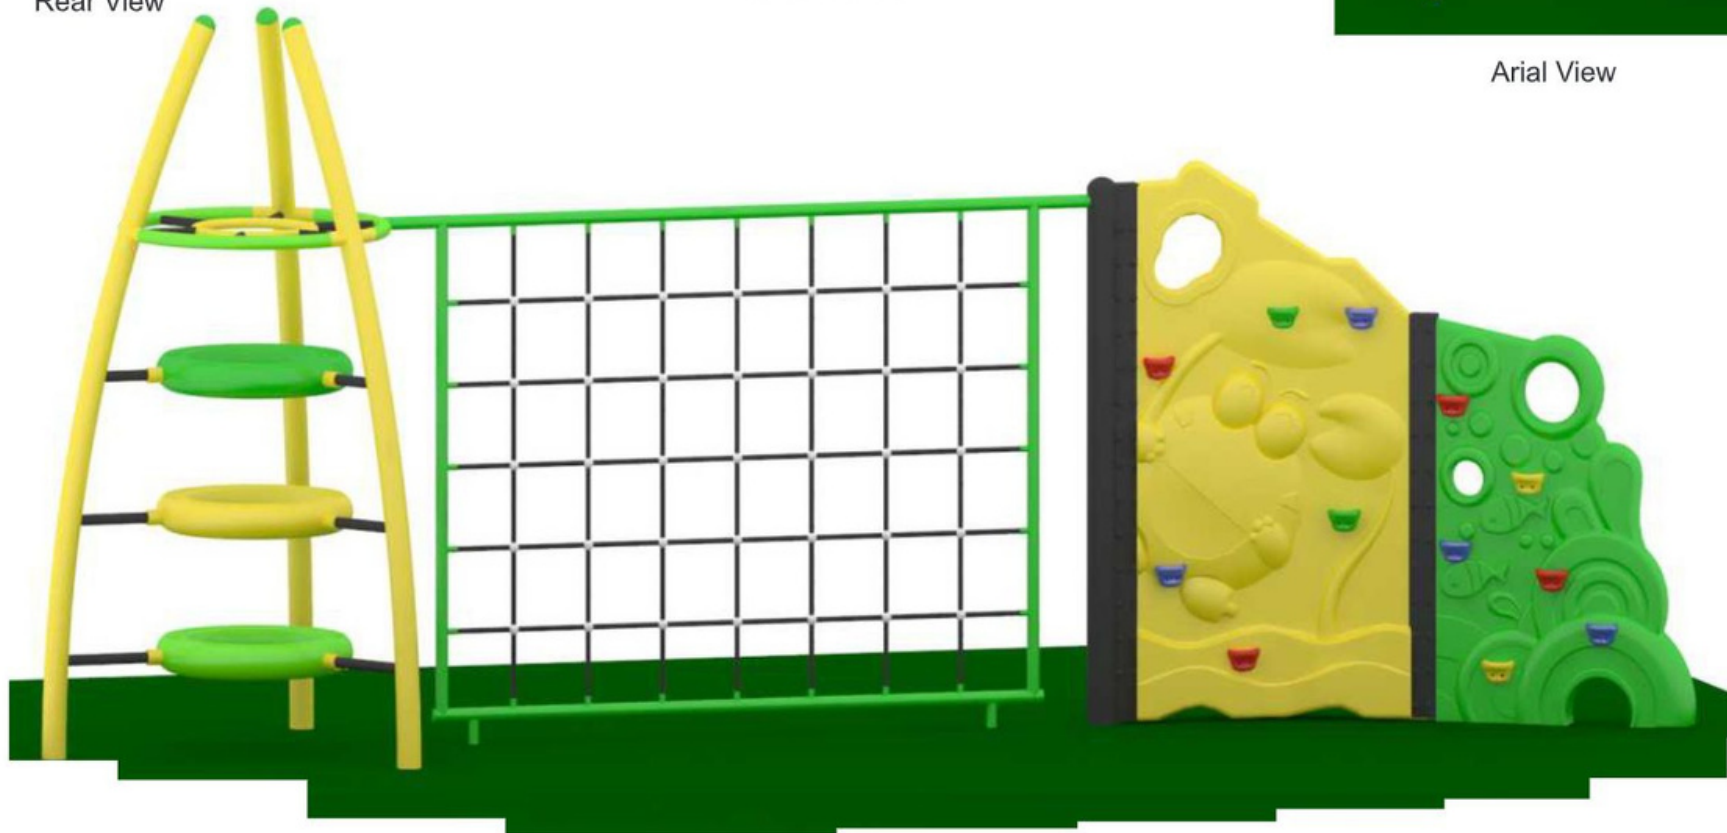

FO-WSC-08

Equipment size:
L-27 x W-17.5 x H-8.5 Ft
Safe Play Area:
L-30 x W-20 Ft

Arial View

Manoj Stores

FO-WSC-09

Equipment size:
L-48 x W-19 x H-8.5 Ft

Safe Play Area:
L-50 x W-21 Ft

Mangoj Stores

FO-WSC-10

Equipment size:
D-20 x H 8.5 Ft
Safe Play Area:
D-23 Ft

Mangoj Stores

Rear View

FO-MPS-11

Equipment size:
L-21 x W-5 x H-8.5 Ft
Safe Play Area:
L-24 x W-8 Ft

Arial View

Mangoj Stores