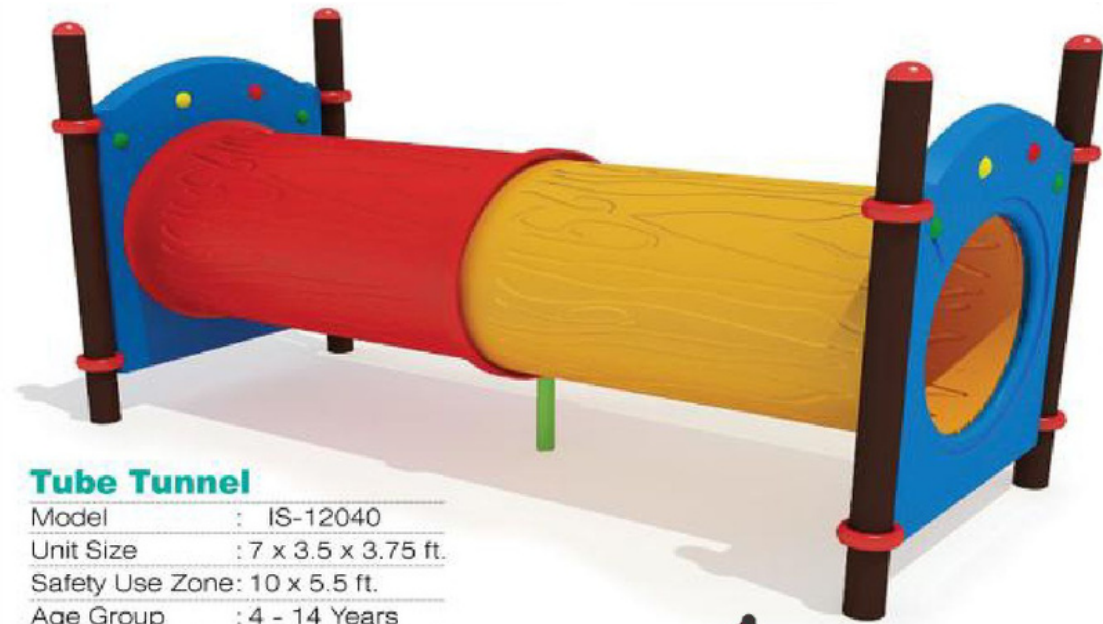

Tube Tunnel

Model : IS-12040
Unit Size : 7 x 3.5 x 3.75 ft.
Safety Use Zone: 10 x 5.5 ft.
Age Group : 4 - 14 Years

Manoj Stores