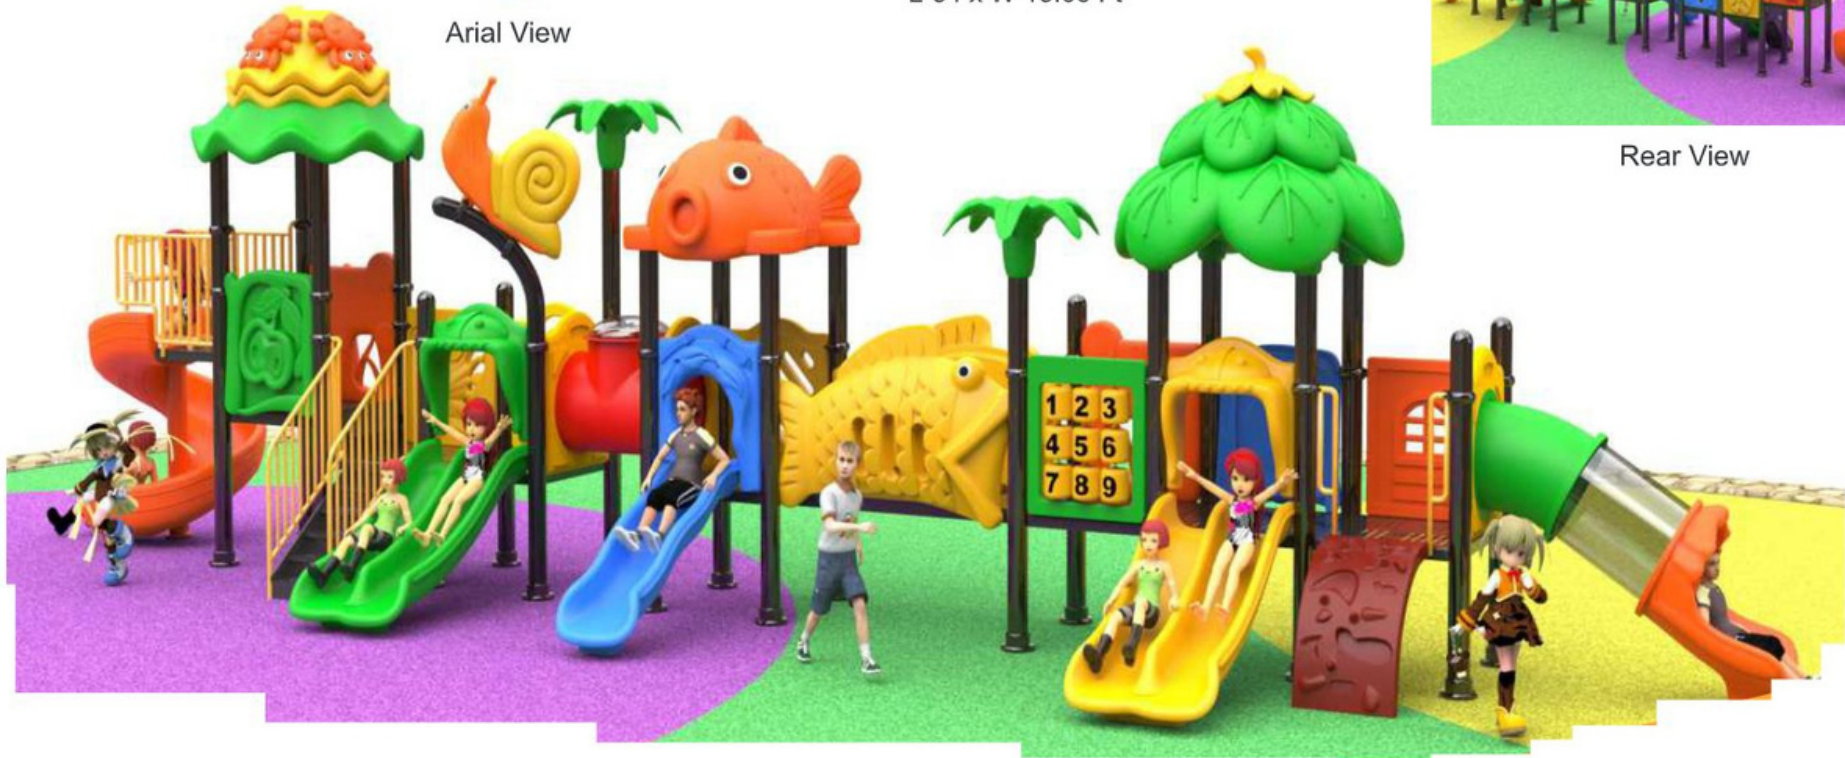

Mangoj Stores

FO-MPS-21A

Equipment size:
L-28.6 x W-12.4 x H-16.8 Ft

Mangoj Stores

Arial View

FO-MPS-23

Equipment size:
L-52 x W-10.5 x H-14 Ft
Safe Play Area:
L-54 x W-13.66 Ft

Rear View