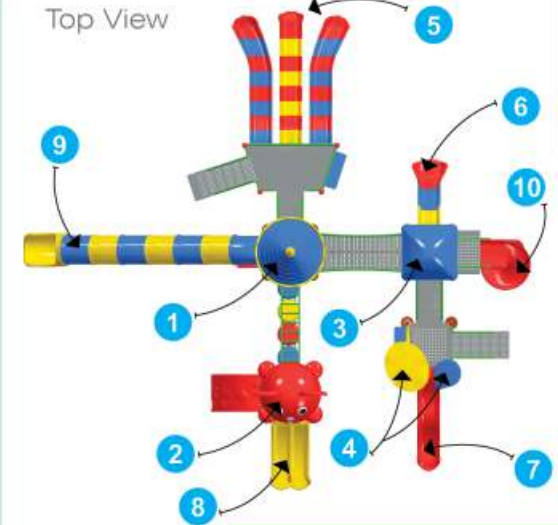

Product Descriptions

1. Conical Shaped Roof	1 Pc.
2. Animal Shaped Roof	1 Pc.
3. Jumbo Hut Shaped Roof	1 Pc.
4. Flower & Leaf	1 Pc.
5. Triple Slide	5' Ht. 1 Pc.
6. Part Slide	3' Ht. 1 Pc.
7. Wavy Slider	5' Ht. 1 Pc.
8. Double Slider with Entrance	3' Ht. 1 Pc.
9. Tunnel Slider	7' Ht. 1 Pc.
10. Spiral Slider	7' Ht. 1 Pc.

* All plastic parts are Roto Moulded.
* The Sizes mentioned are approximate.