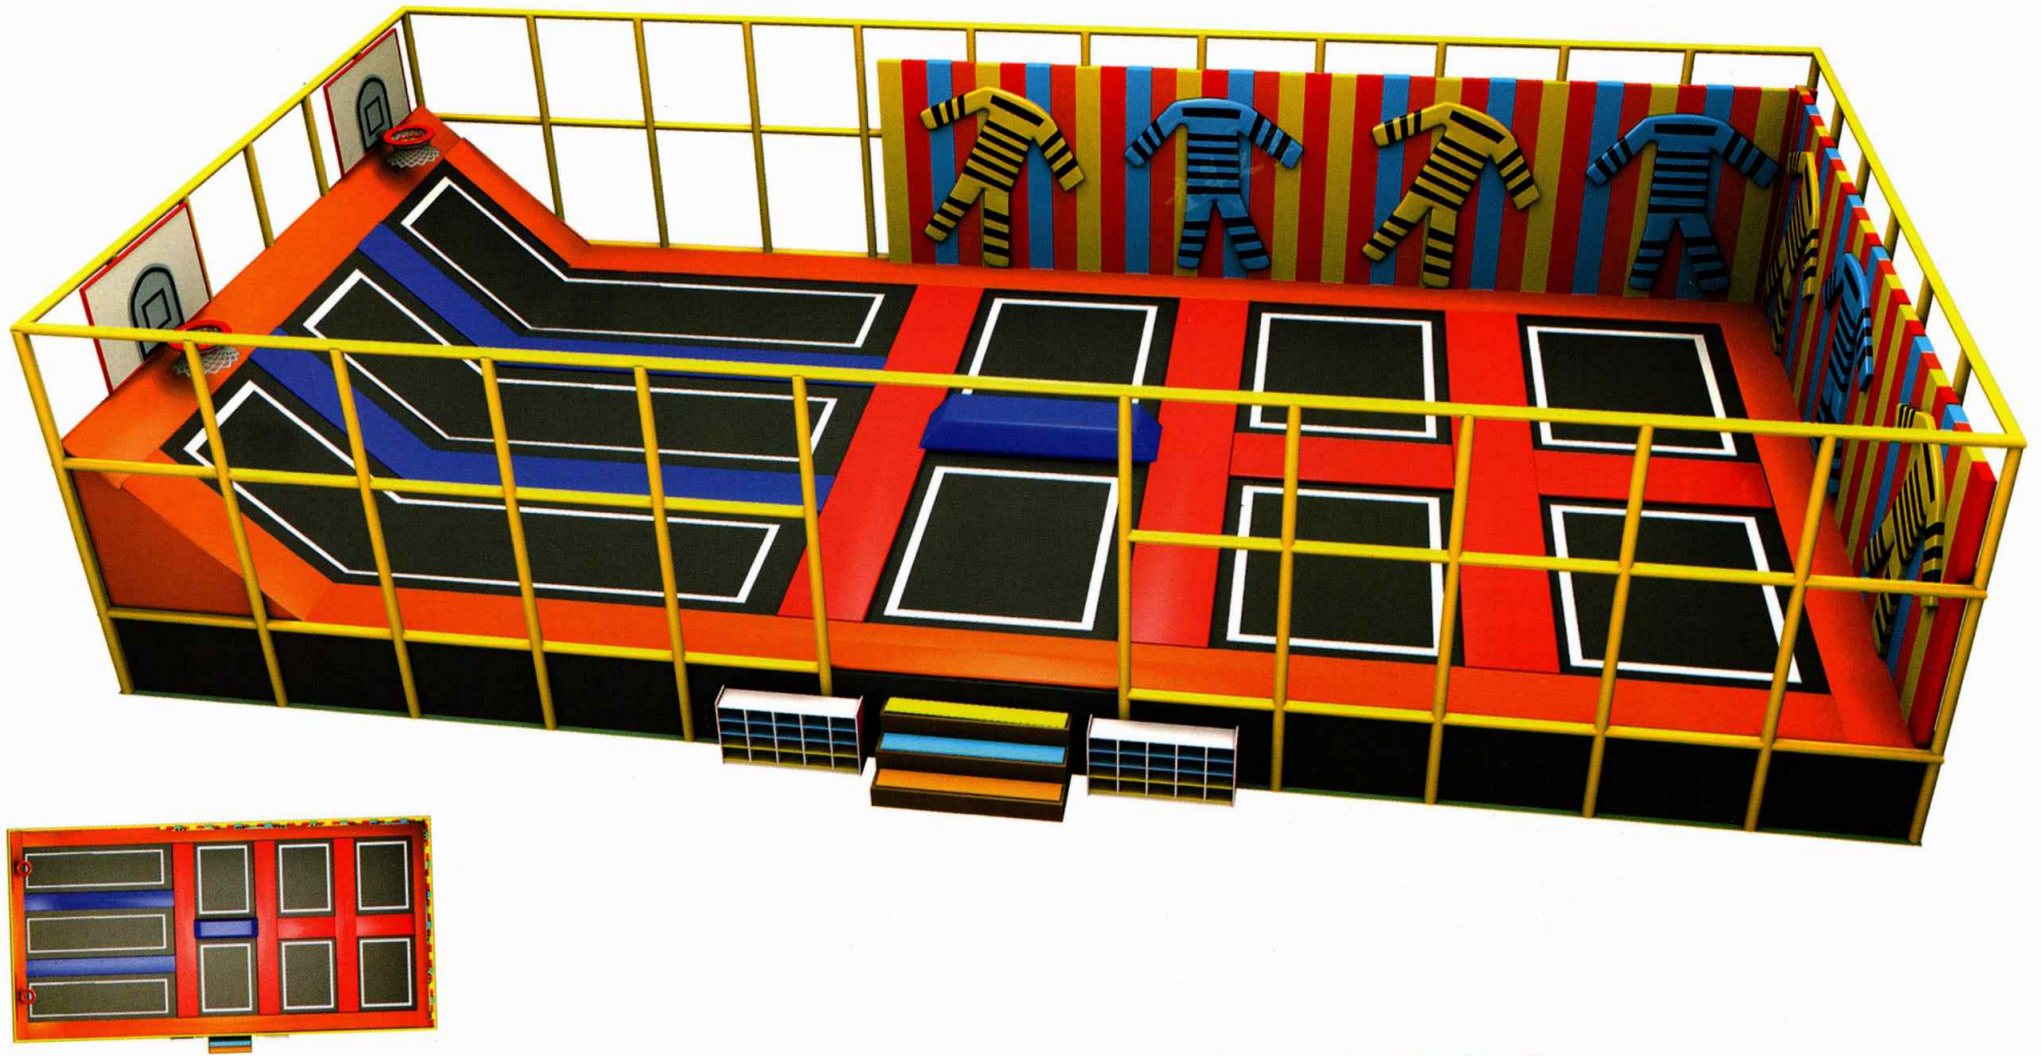

TRAMPOLINE PARK - CUSTOMIZED AS PER AREA