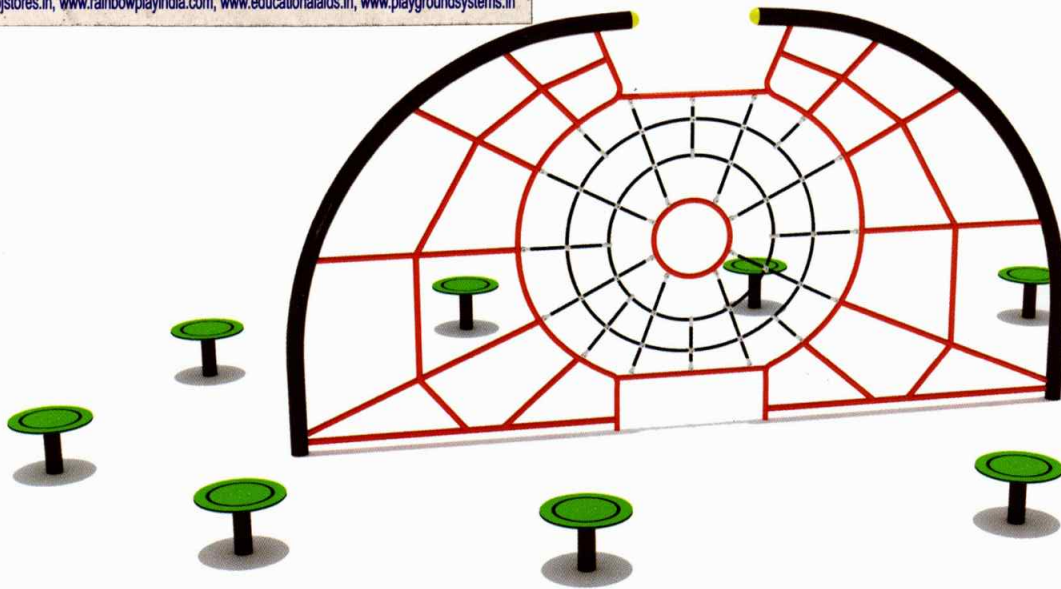

KPRP - 06

- Play System Size
  25.11 x 15 x 8.2 ft.
- Recommended Area
  35.11 x 25 x 8.2 ft.

KPRP - 07

- Play System Size
  32.7 x 17.9 x 8.6 ft.
- Recommended Area
  42.7 x 27.9 x 8.6 ft.