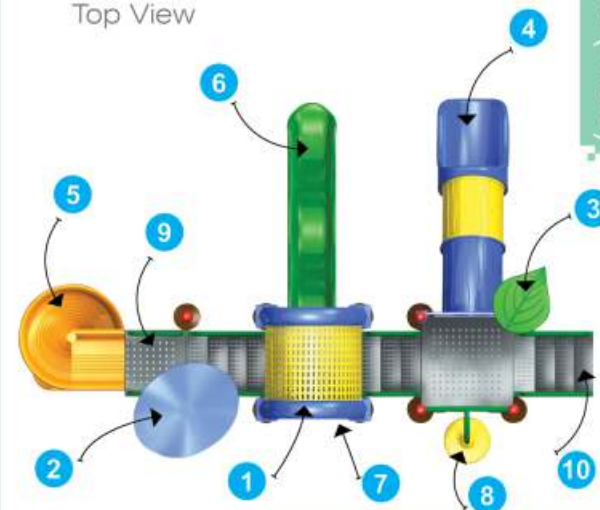

ACS-20112
Hop N Slide Playcentre

Actual Dimensions : 25 x 15 x 16 ft.

Recommended Area : 28 x 18 ft.

Age Group : 6 - 12 Years

Playground Activity Centre Series (PACS)

Product Descriptions

1. U Shaped Roof	1 Pc.
2. Flower	1 Pc.
3. Leaf	1 Pc.
4. Tunnel Slider	3' Ht. 1 Pc.
5. Spiral Slider	7' Ht. 1 Pc.
6. Single Slider	5' Ht. 1 Pc.
7. Panel	1 Pc.
8. Entrance Stepper	1 Pc.
9. MS Perforated Sq. Deck	2 Pcs.
10. MS Box Ladder	1 Pc.

* All plastic parts are Roto Moulded.
* The Sizes mentioned are approximate.

Top View