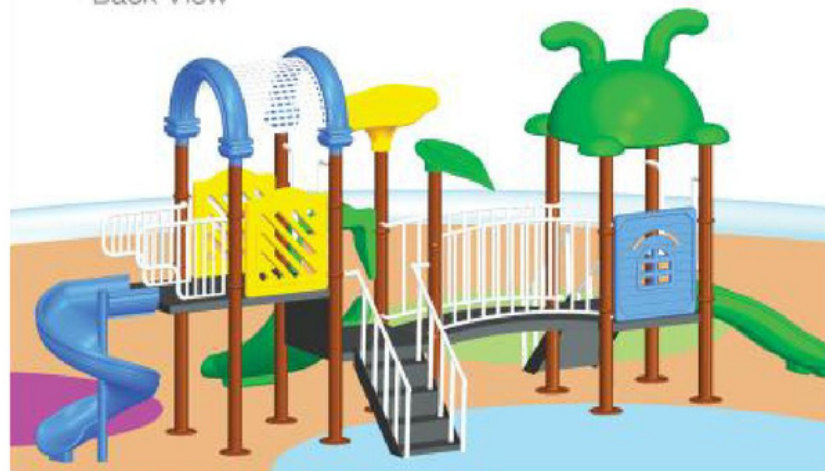

Parkland Adventure Centre

Model	: SS-20115
Unit Size	: 28 x 14 x 14 ft.
Safety Use Zone	: 32 x 17 ft.
Age Group	: 6 - 12 Years

Back View

Product Descriptions

1. Animal Shaped Roof	1 Pc.
2. U Shaped Roof	1 Pc.
3. Flower	1 Pc.
4. Leaf	1 Pc.
5. Spiral Slider	5' Ht. 1 Pc.
6. Double Slider with Entrance	3' Ht. 1 Pc.
7. Single Slider	3' Ht. 1 Pc.
8. MS Perforated Sq. Deck	3 Pcs.
9. MS Bridge	1 Pc.
10. MS Box Ladder	2 Pc.

* All plastic parts are Roto Moulded.
* The Sizes mentioned are approximate.