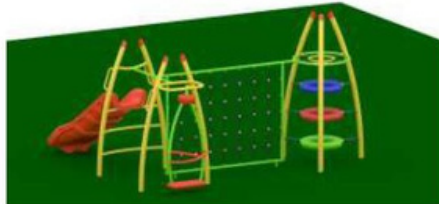

Rear View

Manoj Stores

Rear View

FO-WSC-02

Equipment size:
L-19.65 x W-5 x H-9.84 Ft

Safe Play Area:
L-21 x W-7 Ft

Arial View

Mangoj Stores