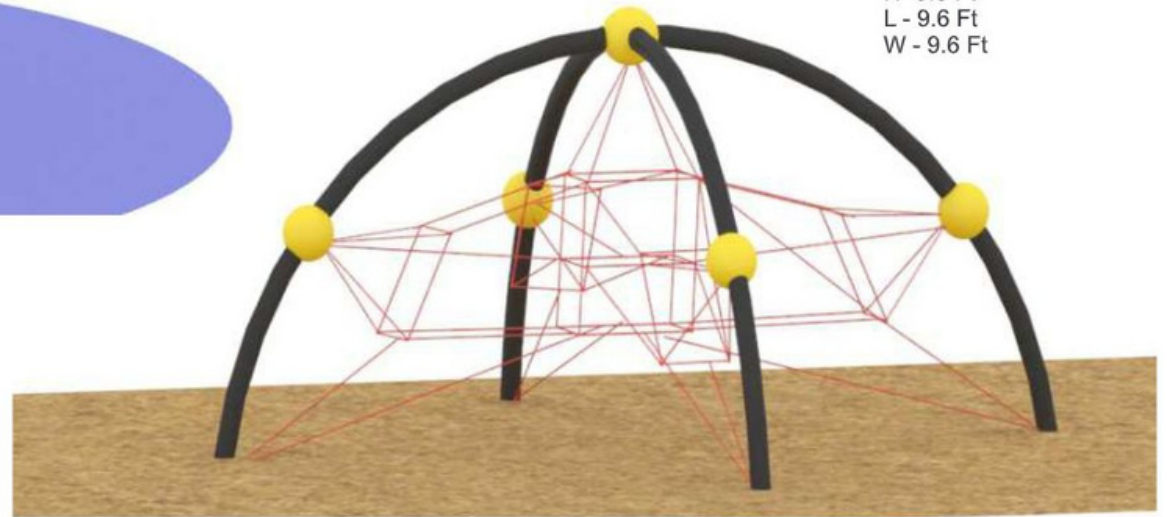

F0-CL-20
Arch Climber
H - 9.8 Ft
L - 9.6 Ft
W - 9.6 Ft