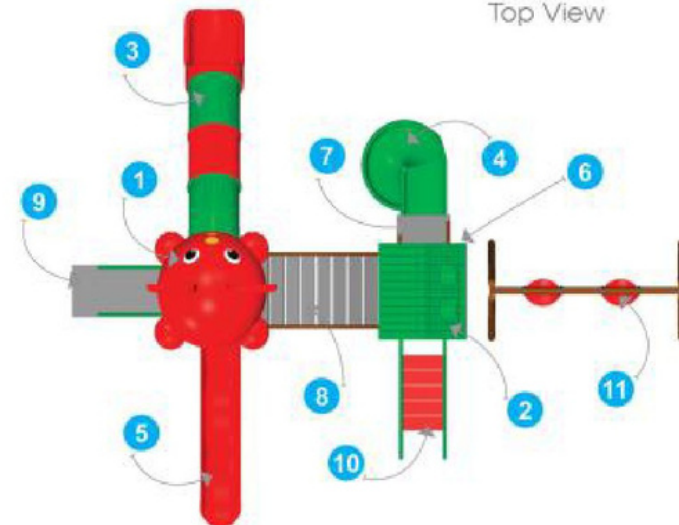

SCHOOL SERIES

Club House Playzone

Model	: SS-16102
Unit Size	: 27.9 x 22.9 x 11.5 ft.
Safety Use Zone	: 31.5 x 26.5 ft.
Age Group	: 6 - 12 Years

Manoj Stores

Product Descriptions

1. Cat Shaped Roof	1 Pc.
2. Hut Shaped Roof	1 Pc.
3. Tunnel Slider	5' Ht. 1 Pc.
4. Spiral Slider	5' Ht. 1 Pc.
5. Single Slider	5' Ht. 1 Pc.
6. Panel	1 Pc.
7. MS Perforated Sq. Deck	2 Pcs.
8. MS Bridge	1 Pc.
9. MS Box Ladder	1 Pc.
10. MS Step Ladder	1 Pc.
11. MS Swing Set 2 Seater	1 Pc.

* All plastic parts are Roto Moulded.

* The Sizes mentioned are approximate.

Top View