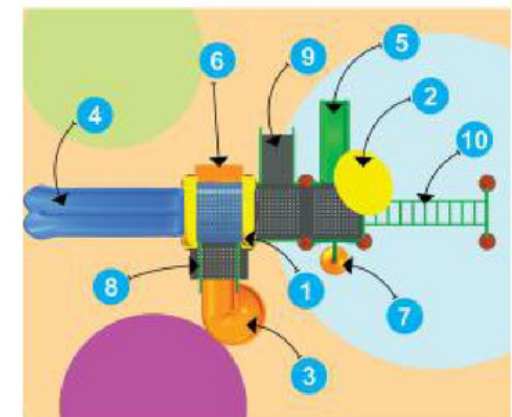

* All plastic parts are Roto Moulded.
* The Sizes mentioned are approximate.

Top View

Manoj Stores

SCHOOL SERIES

Front View

Fun Playcentre Sr.

Model	: SS-20114
Unit Size	: 21 x 19 x 16 ft.
Safety Use Zone	: 24 x 22 ft.
Age Group	: 6 - 12 Years