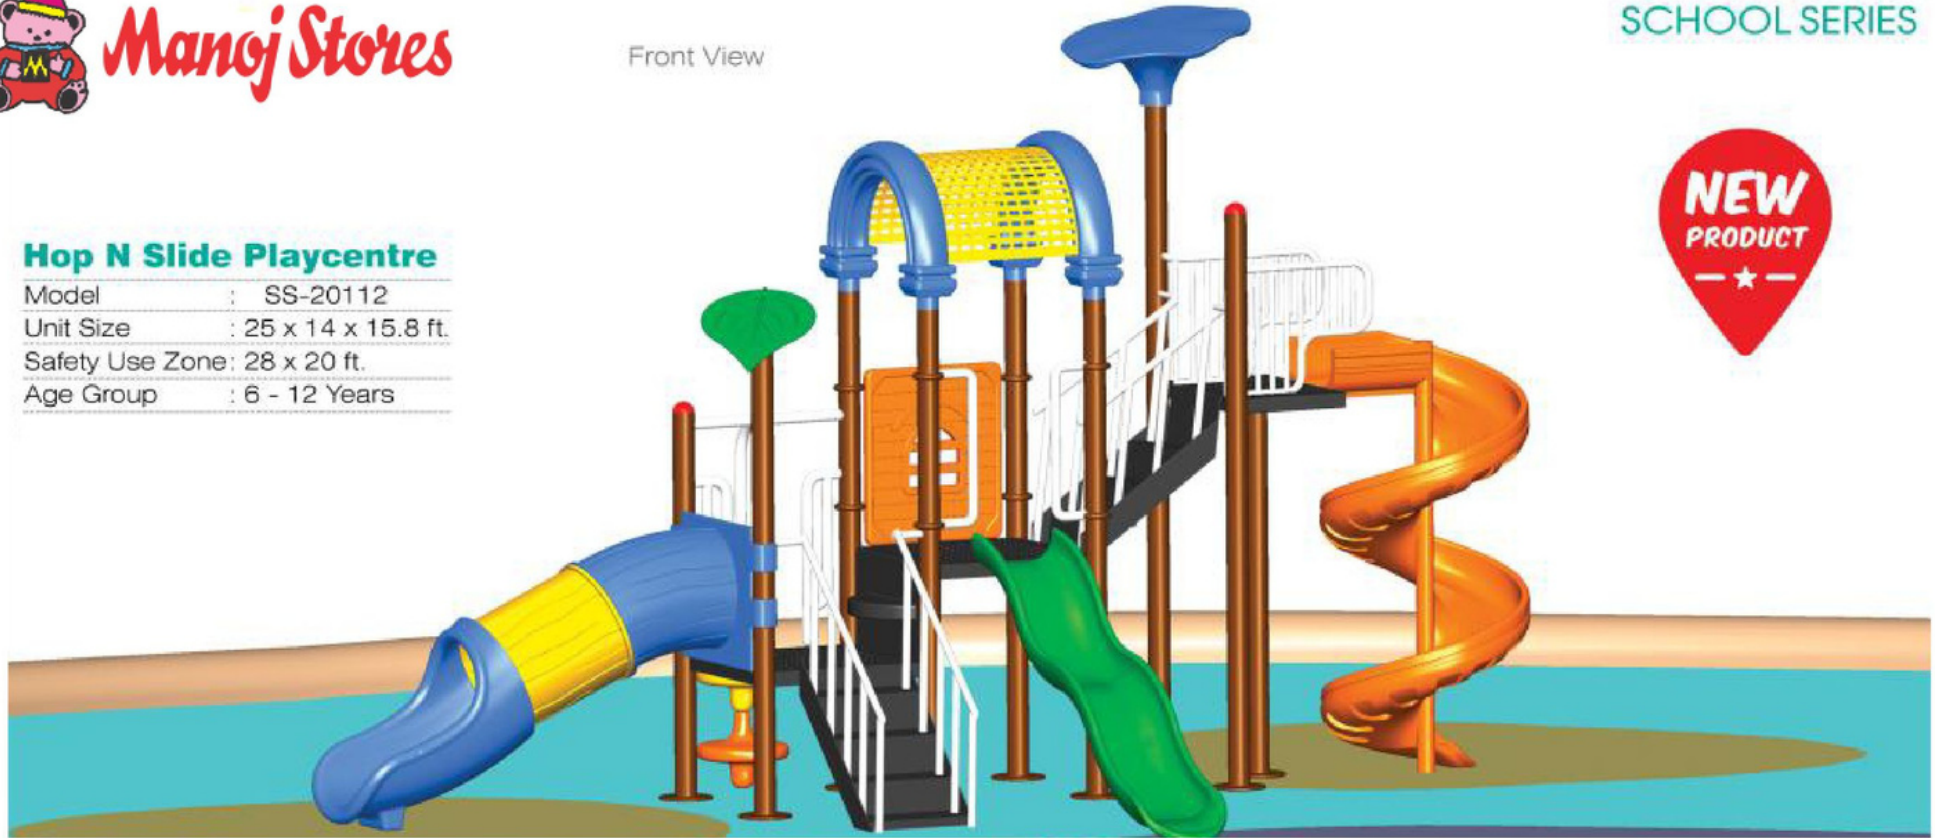

Back View

Manoj Stores

SCHOOL SERIES

Hop N Slide Playcentre

Model : SS-20112
Unit Size : 25 x 14 x 15.8 ft.
Safety Use Zone: 28 x 20 ft.
Age Group : 6 - 12 Years

Front View