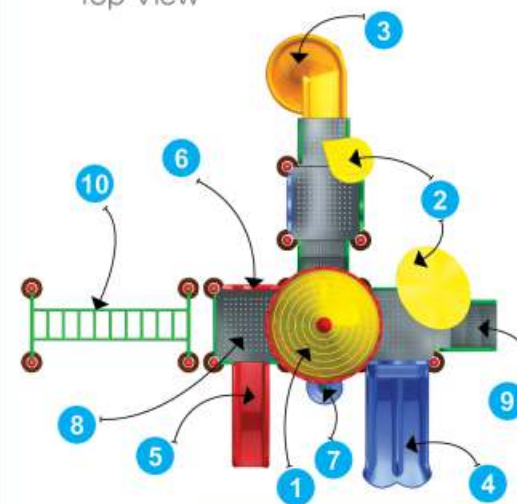

**ACS-20116
Super Castle Palace**

Actual Dimensions : 25 x 24 x 15 ft.

Recommended Area : 28 x 27 ft.

Age Group : 6 - 12 Years

Playground Activity Centre Series (PACS)

Product Descriptions

1. Conical Shaped Roof	1 Pc.
2. Flower & Leaf	1 Pc.
3. Spiral Slider	5' Ht. 1 Pc.
4. Double Slider with Entrance	3' Ht. 1 Pc.
5. Single Slider	3' Ht. 1 Pc.
6. Panel	3 Pcs.
7. Entrance Stepper	1 Pc.
8. MS Perforated Sq. Deck	4 Pcs.
9. MS Box Ladder	1 Pc.
10. Monkey Bar	1 Pc.

* All plastic parts are Roto Moulded.
* The Sizes mentioned are approximate.

Top View