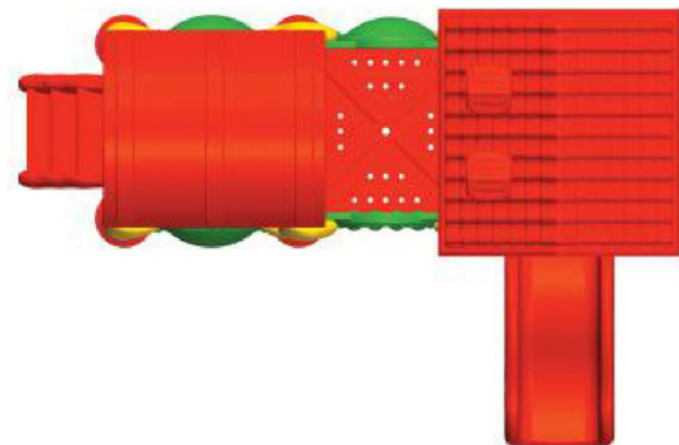

Jumbo Playcentre

Model	: PS-10101
Unit Size	: 11.5 x 7.5 x 8.2 ft.
Safety Use Zone	: 15 x 11 ft.
Age Group	: 3 - 6 Years

Top View