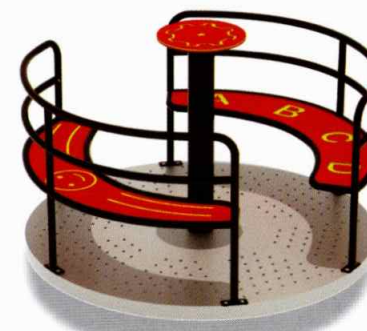

KPGR - 15

- KPGR Area
  6 x 6 ft.
- Recommended Area
  12 x 12 ft.