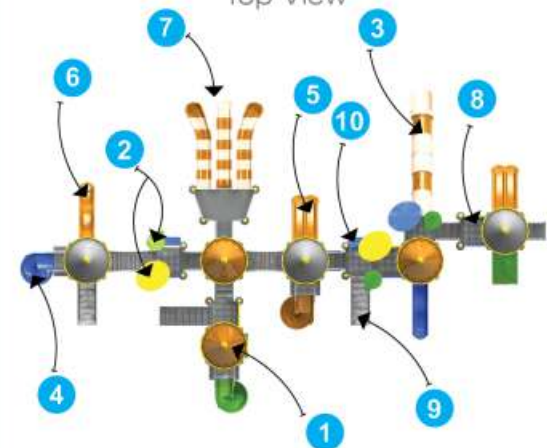

ACS-20123
Jumbo Web Castle Playcentre

Actual Dimensions : 66.5 x 41 x 18.9 ft.

Recommended Area : 70 x 44 ft.

Age Group : 6 - 12 Years

Playground Activity Centre Series (PACS)

Product Descriptions

1. Conical Shaped Roof	6 Pcs.
2. Flower & Leaf	3 Pcs.
3. Tunnel Slider	5' Ht. 1 Pc.
4. Spiral Slider	7' Ht. 1 Pc.
5. Spiral Slider	5' Ht. 2 Pcs.
6. Double Slider with Entrance	3' Ht. 2 Pcs.
7. Single Slider	5' Ht. 2 Pcs.
8. Triple Slide	5' Ht. 1 Pc.
9. MS Perforated Sq. Deck	12 Pcs.
10. MS Box Ladder	4 Pcs.
11. Plastic Bench	3 Pcs.

* All plastic parts are Roto Moulded.

* The Sizes mentioned are approximate.