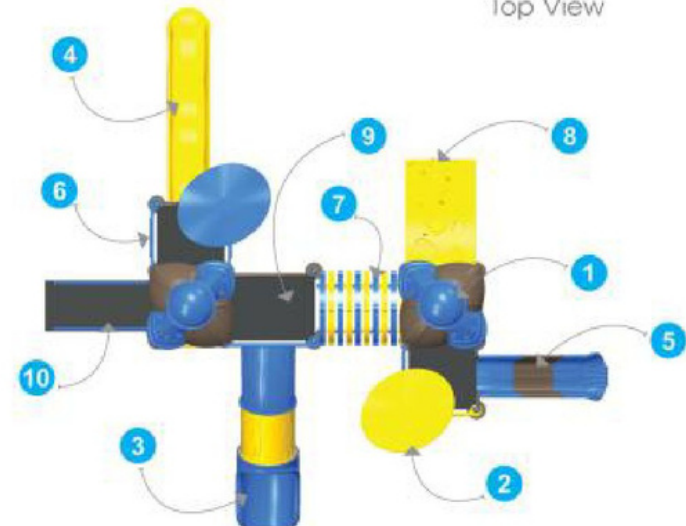

Product Descriptions

Kids UFO Playcentre

Model	: PS-15722
Unit Size	: 26 x 24.6 x 13 ft.
Safety Use Zone	: 29 x 27 ft.
Age Group	: 3 - 6 Years

1. UFO Roof	2 Pcs.
2. Flower	2 Pcs.
3. Tunnel Slider	5' Ht. 1 Pc.
4. Single Slider	5' Ht. 1 Pc.
5. Part Slider	1 Pc.
6. Panel	5 Pcs.
7. Ring Tunnel	1 Pc.
8. Plastic Climber	1 Pcs
9. MS Perforated Sq. Deck	5 Pcs.
10. MS Box Ladder	1 Pc.

* All plastic parts are Roto Moulded.

* The Sizes mentioned are approximate.

Top View