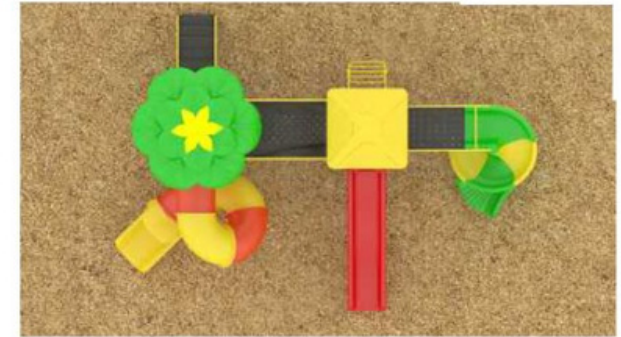

Rear View

Arial View

Mangoj Stores

FO-MPS-33

Equipment size:
L-23.11 x W-17 x H-14 Ft
Safe Play Area:
L-26.11 x W-20 Ft

Rear View

Arial View

SCHOOL SERIES