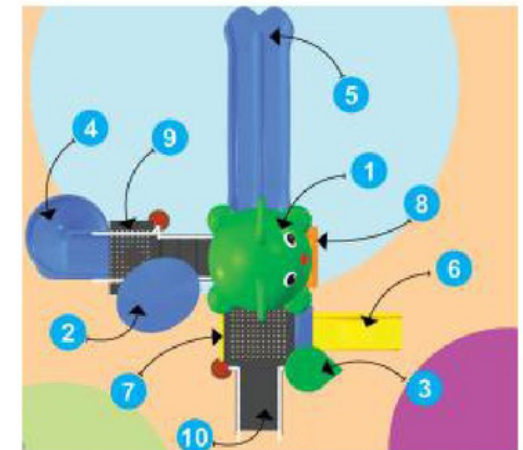

Manoj Stores

SCHOOL SERIES

Fun Playcentre Sr.

Model	: SS-20114
Unit Size	: 21 x 19 x 16 ft.
Safety Use Zone	: 24 x 22 ft.
Age Group	: 6 - 12 Years

Product Descriptions

1. Animal Shaped Roof	1 Pc.
2. Flower	1 Pc.
3. Leaf	1 Pc.
4. Spiral Slider	7' Ht. 1 Pc.
5. Double Slider with Entrance	5' Ht. 1 Pc.
6. Single Slider	3' Ht. 1 Pc.
7. Panel	1 Pc.
8. Plastic Bench	1 Pc.
9. MS Perforated Sq. Deck	2 Pcs.
10. MS Box Ladder	1 Pc.

* All plastic parts are Roto Moulded.
* The Sizes mentioned are approximate.

Top View