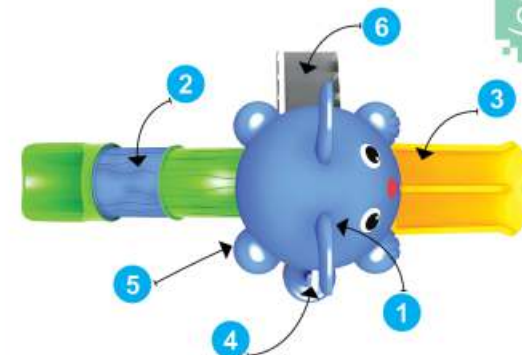

ACS-20104
Jungle Playcentre Jr.

Actual Dimensions : 17 x 9.7 x 13.2 ft.

Recommended Area : 20 x 13 ft.

Age Group : 6 - 12 Years

Product Descriptions

1. Animal Shaped Roof	1 Pc.
2. Tunnel Slider	3' Ht. 1 Pc.
3. Double Slider with Entrance	3' Ht. 1 Pc.
4. Entrance Stepper	1 Pc.
5. MS Perforated Sq. Deck	1 Pc.
6. MS Box Ladder	1 Pc.

* All plastic parts are Roto Moulded.
* The Sizes mentioned are approximate.

Top View