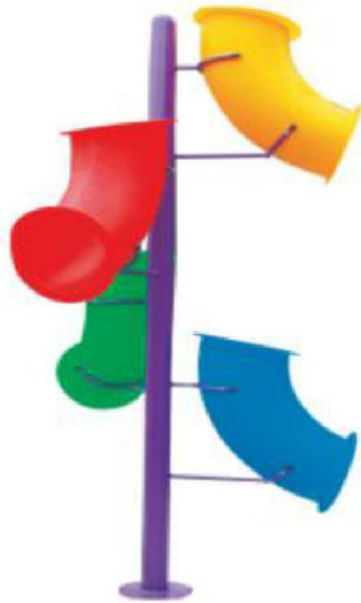

Fun Tunnel

Model : IS-12048
Unit Size : 8 ft.
Age Group : 4 - 14 Years