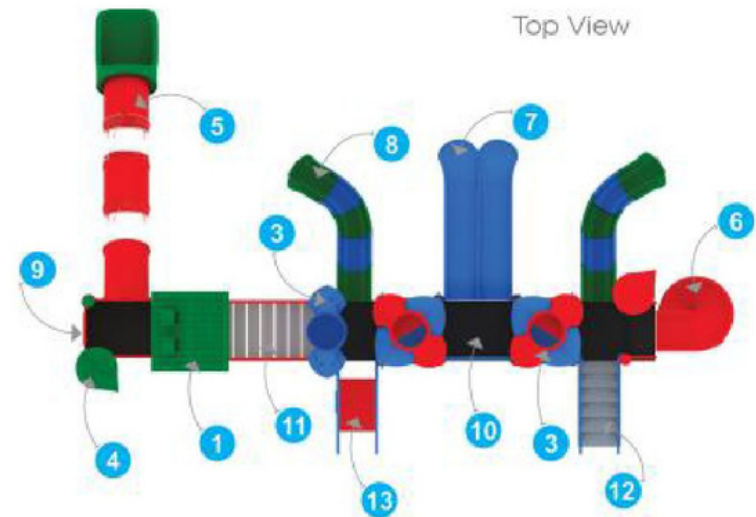

Jumbo Adventure Centre

Model : SS-16122
Unit Size : 36 x 24.5 x 14.7 ft.
Safety Use Zone : 38 x 27 ft.
Age Group : 10 Years & Above

Product Descriptions

1. Hut Shaped Roof	1 Pc.
2. UFO Roof	2 Pcs.
3. UFO Single Roof	1 Pc.
4. Leaf	2 Pcs.
5. Tunnel Slider	6' Ht. 1 Pc.
6. Spiral Slider	5' Ht. 1 Pc.
7. Double Slider	5' Ht. 1 Pc.
8. Part Slider	5' Ht. 2 Pcs.
9. Panel	6 Pcs.
10. MS Perforated Sq. Deck	6 Pcs.
11. MS Bridge	1 Pcs.
12. MS Box Ladder	1 Pc.
13. MS Step Ladder	1 Pc.

* All plastic parts are Roto Moulded.
* The Sizes mentioned are approximate.

Top View