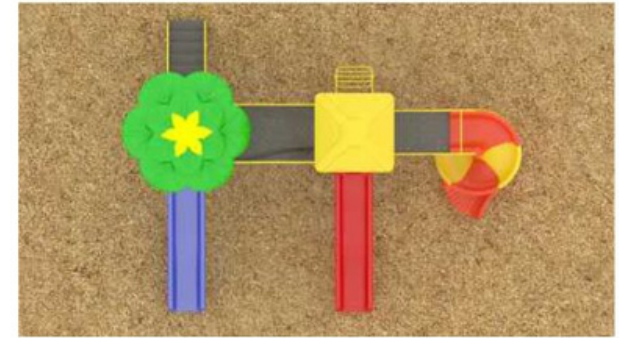

Mangoj Stores

FO-MPS-32

Equipment size:
L-21.10 x W-17 x H-14 Ft
Safe Play Area:
L-24.10 x W-20 Ft

Arial View