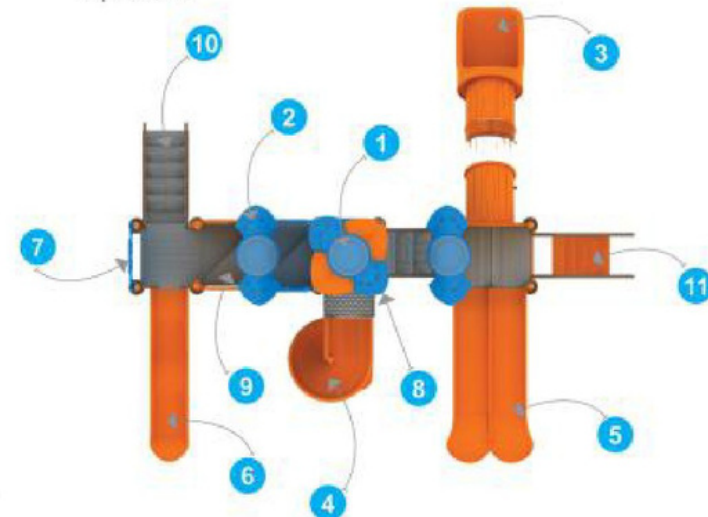

Manoj Stores

SCHOOL SERIES

Castle Maxi Playzone

Model	: SS-16118
Unit Size	: 23.6 x 26.2 x 16.7 ft.
Safety Use Zone	: 26.6 x 29.2 ft.
Age Group	: 6 - 12 Years

Product Descriptions

1. UFO Roof	1 Pc.
2. Single UFO Roof	2 Pcs.
3. Tunnel Slider	5' Ht. 1 Pc.
4. Spiral Slider	7' Ht. 1 Pc.
5. Double Slider	5' Ht. 1 Pc.
6. Single Slider	5' Ht. 1 Pc.
7. Panel	6 Pcs.
8. Tunnel Bridge	1 Pc.
9. MS Perforated Sq. Deck	5 Pcs.
10. MS Box Ladder	1 Pc.
11. MS Step Ladder	1 Pc.

* All plastic parts are Roto Moulded.
* The Sizes mentioned are approximate.