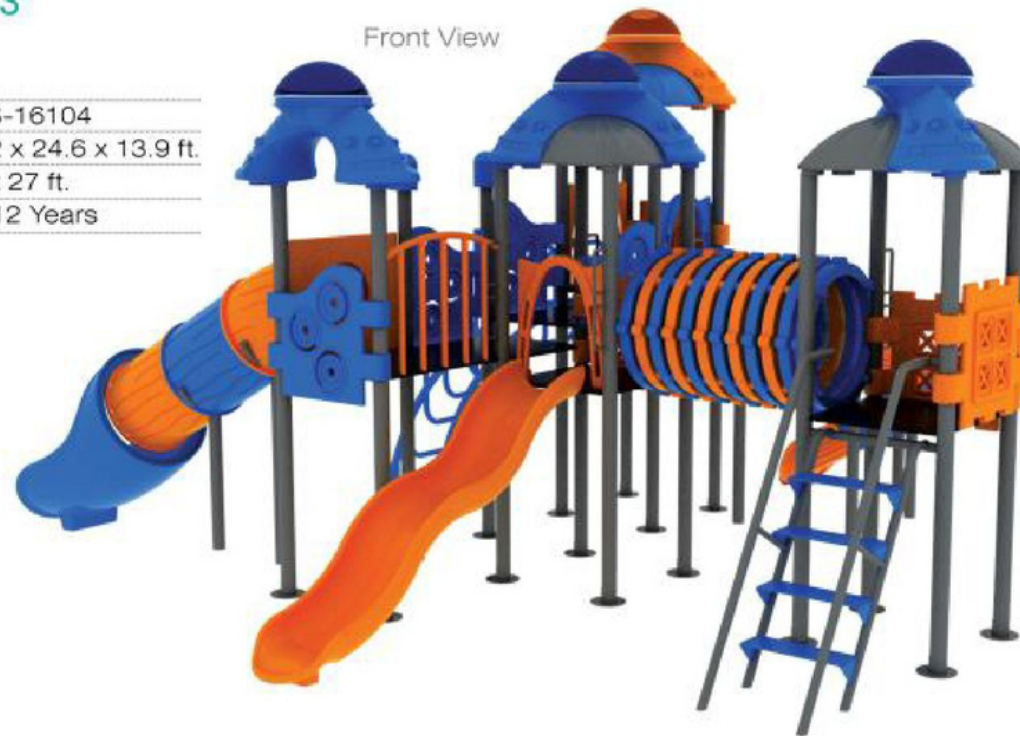

* All plastic parts are Roto Moulded.

* The Sizes mentioned are approximate.

Back View

Top View

SCHOOL SERIES

UFO Playzone

Model	: SS-16104
Unit Size	: 26.2 x 24.6 x 13.9 ft.
Safety Use Zone:	29 x 27 ft.
Age Group	: 6 - 12 Years