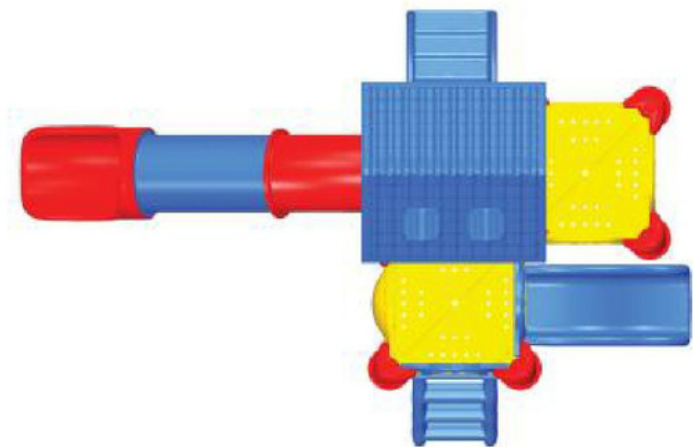

PRE-SCHOOL SERIES

Front View

Tube -N- Slide Playcentre

Model	: PS-15102
Unit Size	: 12 x 11 x 5.6 ft.
Safety Use Zone	: 15.2 x 14.2 ft.
Age Group	: 3 - 6 Years

Back View

Top View

Front View

Kidie Land Playcentre

Back View

Top View

PRE-SCHOOL SERIES

Mangoj Stores

Front View

Jumbo Kidie Land Playcentre

Model	: PS-15604
Unit Size	: 18.4 x 13 x 8.5 ft.
Safety Use Zone	: 22 x 16.5 ft.
Age Group	: 3 - 6 Years

Back View