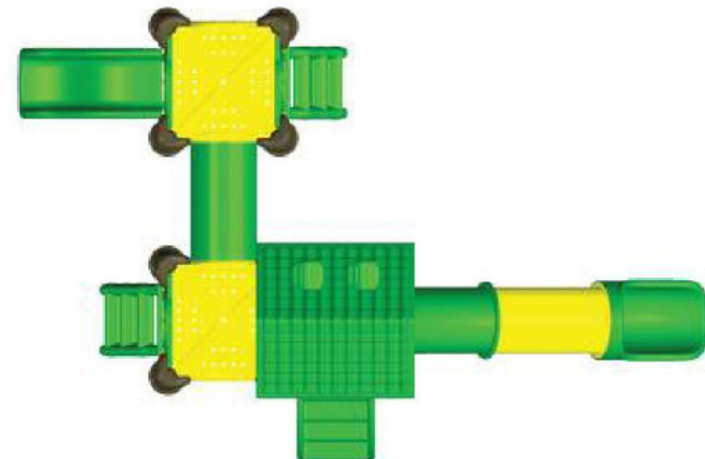

PRE-SCHOOL SERIES

Mangoj Stores

Jumbo Kidie Land Playcentre

Model	: PS-15604
Unit Size	: 18.4 x 13 x 8.5 ft.
Safety Use Zone	: 22 x 16.5 ft.
Age Group	: 3 - 6 Years

Top View