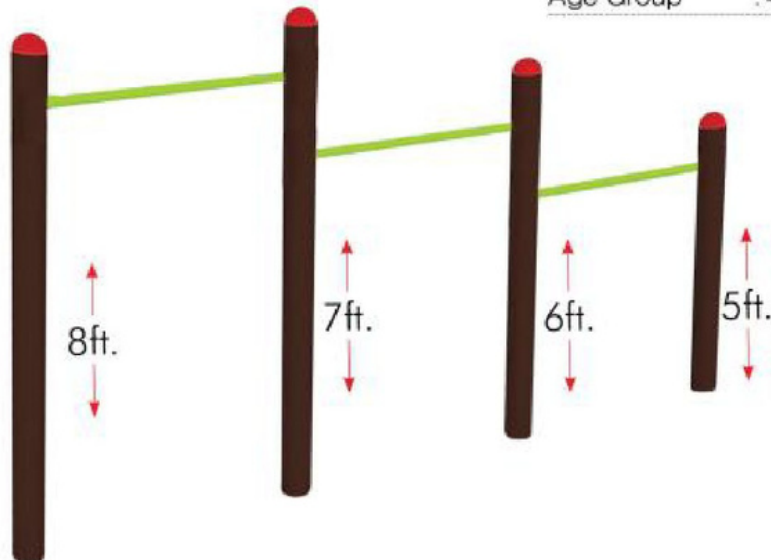

Fitness Trail

Model : IS-12041
Unit Size : 12.5 x 8 ft.
Safety Use Zone : 14.5 x 11 ft.
Age Group : 4 - 14 Years