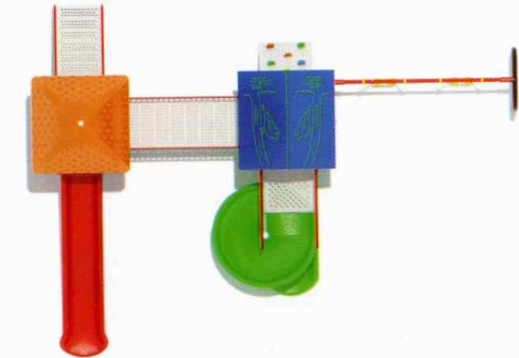

CLIMBING

SLIDING

BALANCING

BRIDGE

KPPS - 08

- **Play System Size**
24 x 17.2 x 13.6 ft.
- **Recommended Area**
34 x 27.2 x 13.6 ft.
- **Age Group**
3 - 12

CLIMBING

SLIDING