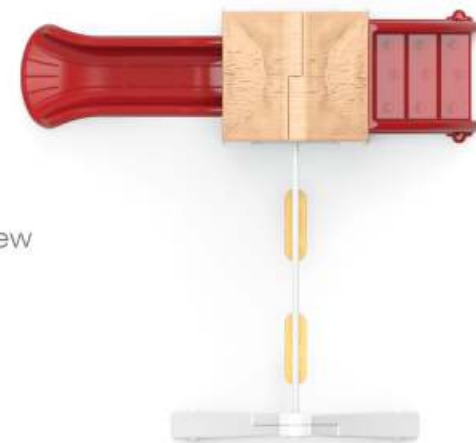

**BS-30104
Timber Land**

Actual Dimensions : 11.5 x 9.8 x 5.9 ft.

Recommended Area : 14.5 x 12.8 ft.

Age Group : 3 - 6 Years

Front View

Back View

Top View