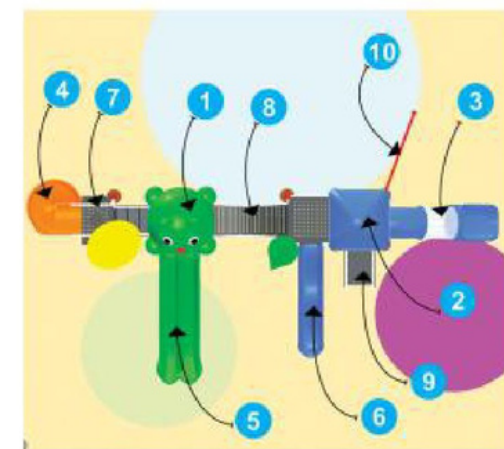

Product Descriptions

1. Animal Shaped Roof	1 Pc.
2. Jumbo Hut Shaped Roof	1 Pc.
3. Tunnel Slider	3' Ht. 1 Pc.
4. Spiral Slider	7' Ht. 1 Pc.
5. Double Slider with Entrance	5' Ht. 1 Pc.
6. Single Slider	5' Ht. 1 Pc.
7. MS Perforated Sq. Deck	3 Pcs.
8. MS Bridge	1 Pc.
9. MS Box Ladder	1 Pc.
10. MS Net Climber	1 Pc.

* All plastic parts are Roto Moulded.
* The Sizes mentioned are approximate.

Top View