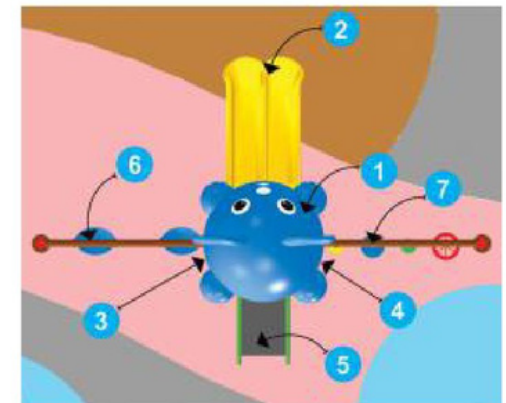

Product Descriptions

1. Animal Shaped Roof	1 Pc.
2. Double Slider with Entrance 3' Ht.	1 Pc.
3. Panel	2 Pcs.
4. MS Perforated Sq. Deck	1 Pc.
5. MS Box Ladder	1 Pc.
6. MS Swing Set 2 Seater	1 Pc.
7. MS Step Hopper	1 Pc.