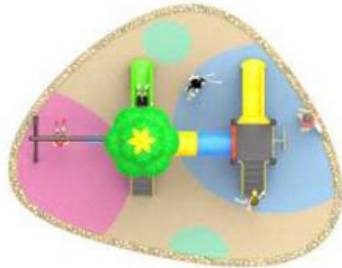

FO-MPS-13B

Equipment size:
L-27.5 x W-21.9 x H-9.88 Ft

Mangoj Stores

Arial View

FO-MPS-14-A

Equipment size:
L-29 x W-27.5 x H-12.66 Ft
Safe Play Area:
L-28 x W-23 Ft

Rear View

Mangoj Stores