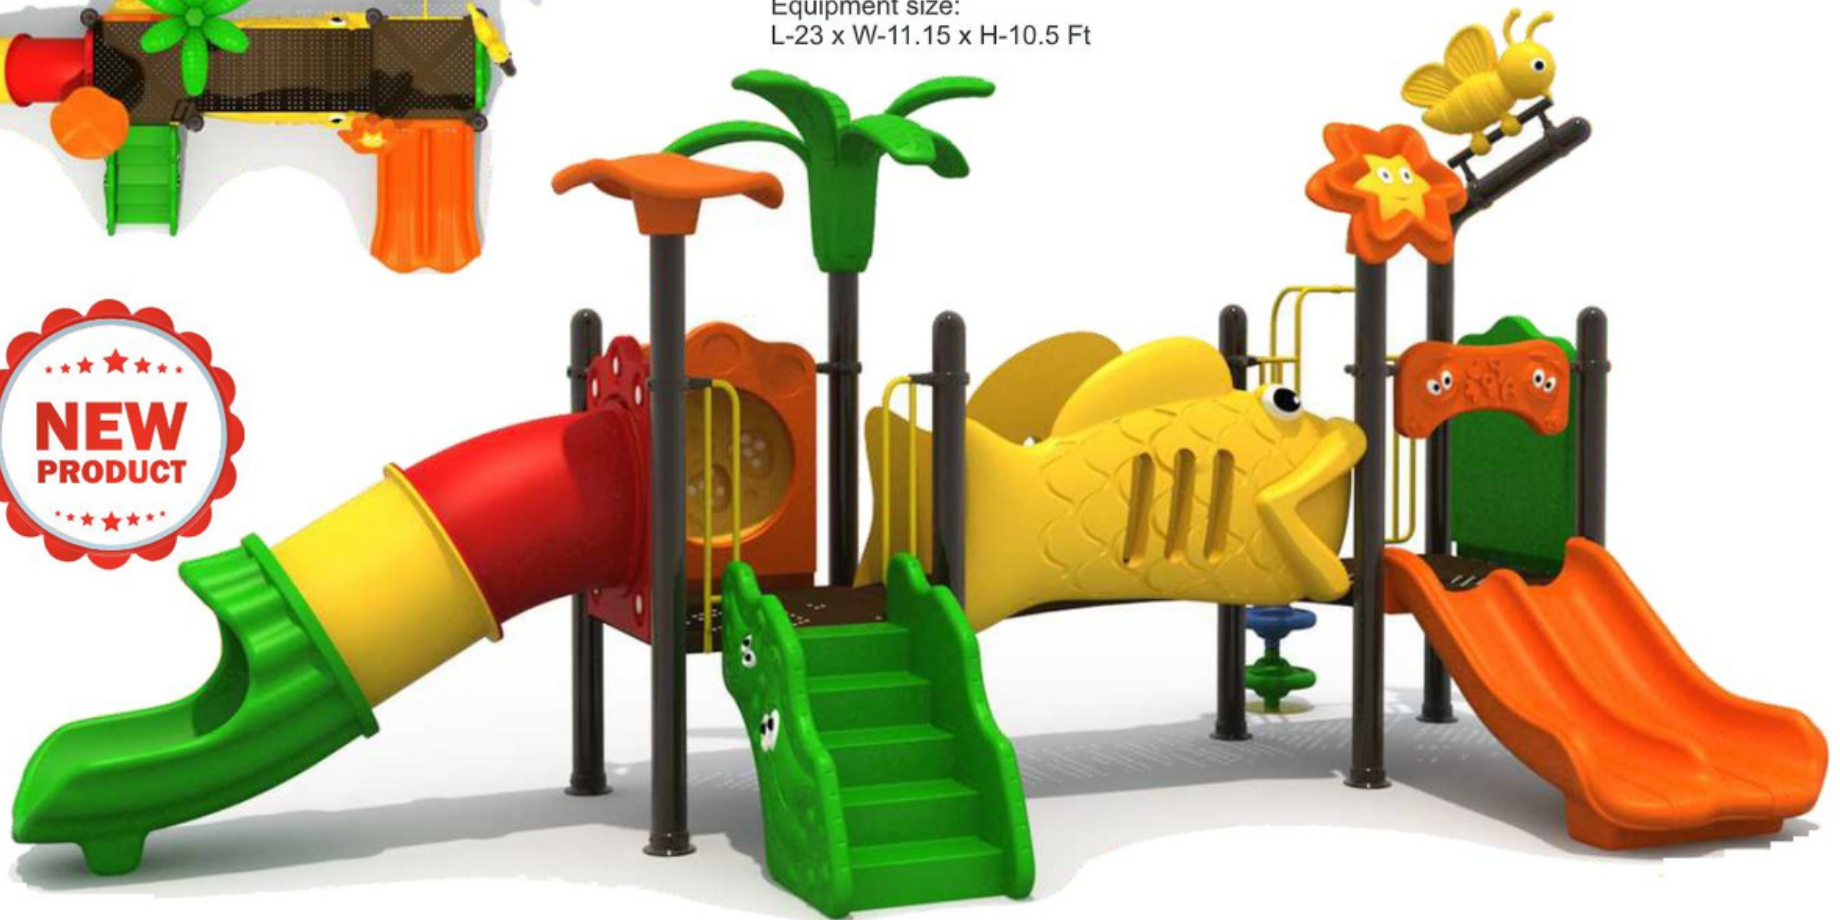

FO-MPS-18

Equipment size:
L-19.7 x W-23.9 x H-12.66 Ft
Safe Play Area:
L-22.33 x W-25.66 Ft

Arial View

Rear View

Mangoj Stores

FO-MPS-19A

Equipment size:
L-23 x W-11.15 x H-10.5 Ft

Mangoj Stores