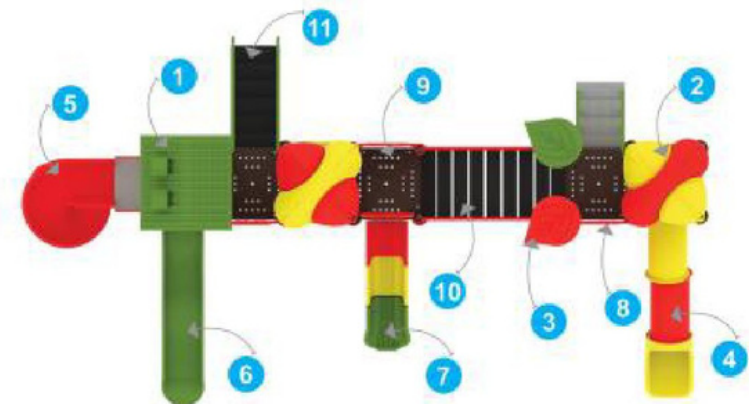

SCHOOL SERIES

Front View

Adventure Max Playzone

Model	: SS-16121
Unit Size	: 31.8 x 16.4 x 12 ft.
Safety Use Zone	: 32 x 18 ft.
Age Group	: 10 Years & Above

Manoj Stores

Product Descriptions

1. Hut Shaped Roof	1 Pc.
2. Curved Roof	2 Pcs.
3. Leaf	2 Pcs.
4. Tunnel Slider	3' Ht. 1 Pc.
5. Spiral Slider	5' Ht. 1 Pc.
6. Single Slider	5' Ht. 1 Pc.
7. Part Slider	3' Ht. 1 Pc.
8. Panel	7 Pcs.
9. MS Perforated Sq. Deck	6 Pcs.
10. MS Bridge	1 Pcs.
11. MS Box Ladder	2 Pc.

* All plastic parts are Roto Moulded.

* The Sizes mentioned are approximate.

Top View