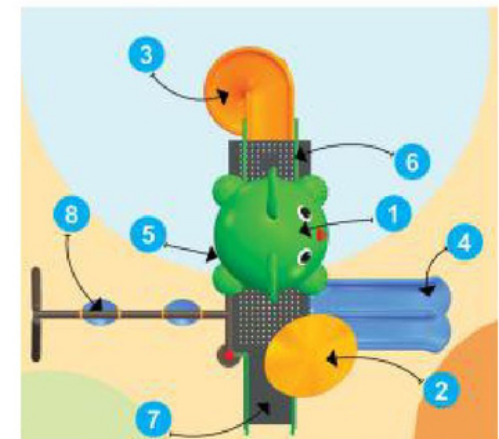

Top View

* All plastic parts are Roto Moulded.
* The Sizes mentioned are approximate.