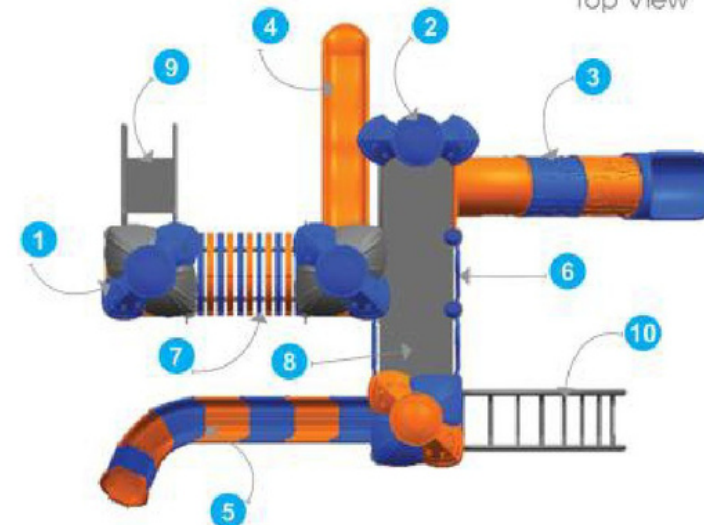

SCHOOL SERIES

UFO Playzone

Model	: SS-16104
Unit Size	: 26.2 x 24.6 x 13.9 ft.
Safety Use Zone:	29 x 27 ft.
Age Group	: 6 - 12 Years

Mangoj Stores

Product Descriptions

1. UFO Roof	3 Pcs.
2. Single UFO Roof	1 Pc.
3. Tunnel Slider	5' Ht. 1 Pc.
4. Single Slider	5' Ht. 1 Pc.
5. Part Slider	5' Ht. 1 Pc.
6. Panel	8 Pcs.
7. Ring Tunnel	1 Pc.
8. MS Perforated Sq. Deck	6 Pcs.
9. Step Ladder	1 Pc.
10. Curved Ladder	1 Pc.

* All plastic parts are Roto Moulded.

* The Sizes mentioned are approximate.

Top View