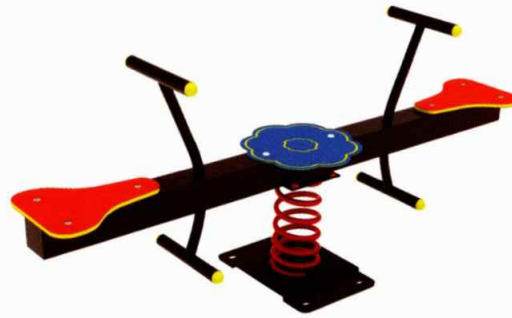

KPSS - 10

- **KPSS Area**
  4.8 x 1.5 x 2.6 ft.
- **Recommended Area**
  8.8 x 7.5 x 2.6 ft.