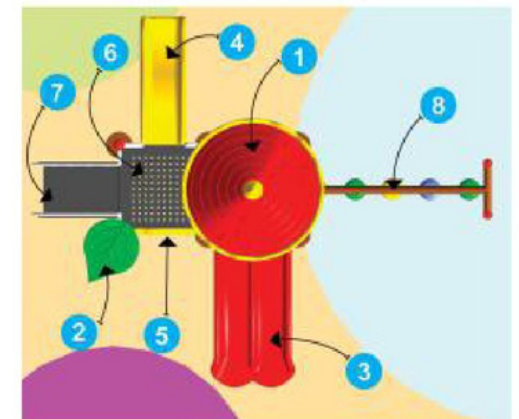

Top View

* All plastic parts are Roto Moulded.
* The Sizes mentioned are approximate.