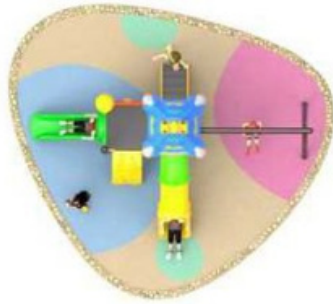

FO-MPS-22A

Equipment size:

L-24.7 x W-21.9 x H-16.10 Ft

Mangoj Stores

FO-MPS-20-A

Equipment size:
L-20.7 x W-15.8 x H-12.66 Ft
Safe Play Area:
L-23 W-18 Ft

Arial View

Rear View