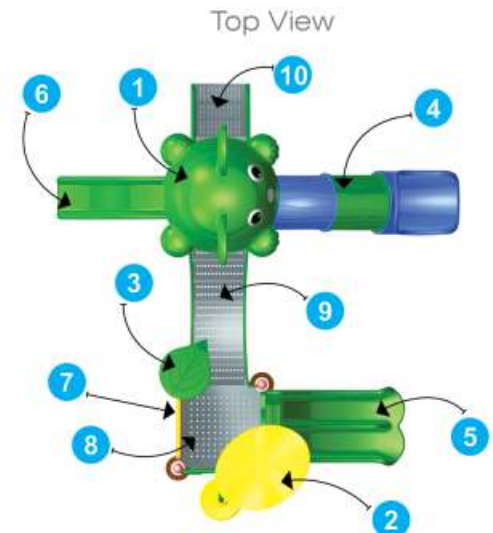

**ACS-20105
Jungle Playcentre**

Actual Dimensions : 20 x 19 x 13 ft.
Recommended Area : 23 x 22 ft.
Age Group : 6 - 12 Years

Product Descriptions

1. Animal Shaped Roof	1 Pc.
2. Flower	1 Pc.
3. Leaf	1 Pc.
4. Tunnel Slider	3' Ht. 1 Pc.
5. Double Slider with Entrance	3' Ht. 1 Pc.
6. Single Slider	3' Ht. 1 Pc.
7. Panel	1 Pc.
8. MS Perforated Sq. Deck	2 Pc.
9. MS Bridge	1 Pc.
10. MS Box Ladder	1 Pc.

* All plastic parts are Roto Moulded.
* The Sizes mentioned are approximate.

Top View