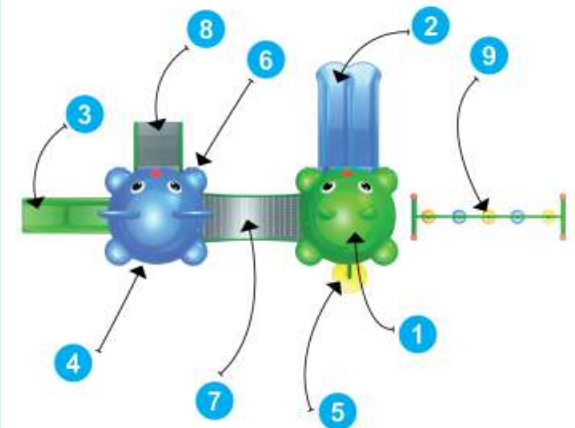

* All plastic parts are Roto Moulded.
 * The Sizes mentioned are approximate.

Top View

Front View

ACS-20112
Hop N Slide Playcentre

Actual Dimensions : 25 x 15 x 16 ft.

Recommended Area : 28 x 18 ft.

Age Group : 6 - 12 Years