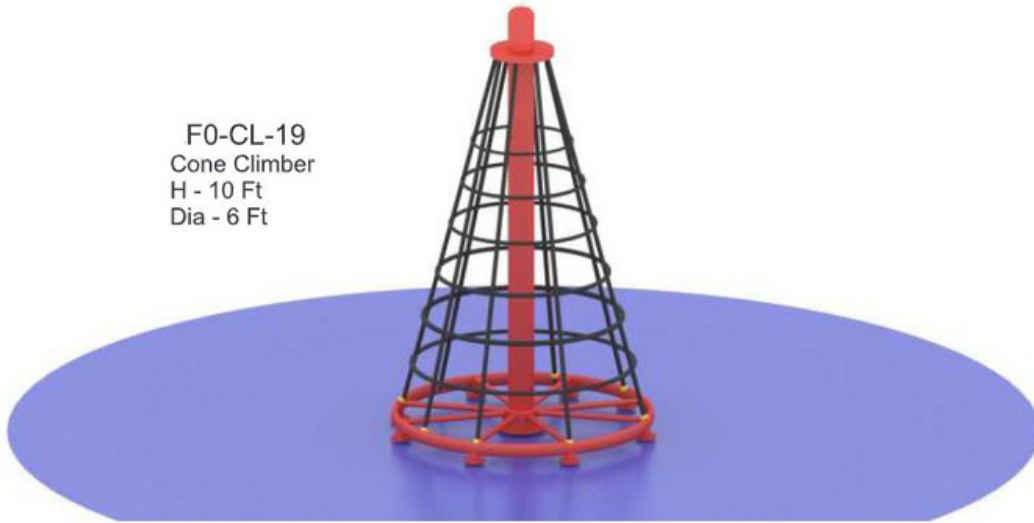

Mangoj Stores

F0-CL-19
Cone Climber
H - 10 Ft
Dia - 6 Ft