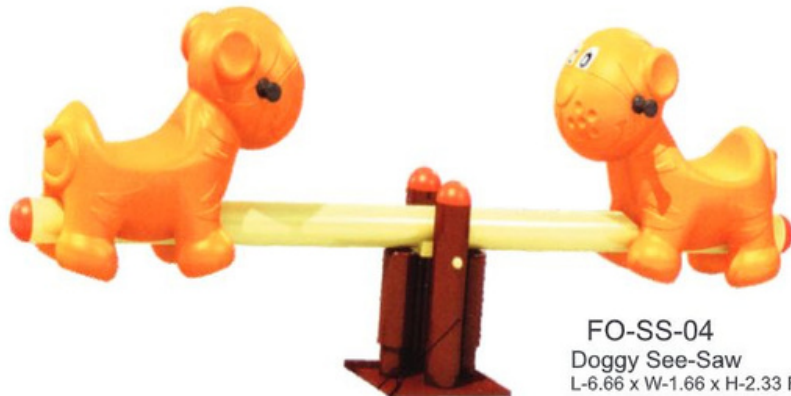

KPSS - 13

- **KPSS Area**
8 x 8 x 2.3 ft.
- **Recommended Area**
12 x 14 x 2.3 ft.

Mangoj Stores

FO-SS-01
Multiseater See-Saw
L-9.33 x W-1.33 x H-2.6 Ft

FO-SS-02
Junior See-Saw
L-6.66 x W-2 x H-2.33 Ft

FO-SS-04
Doggy See-Saw
L-6.66 x W-1.66 x H-2.33 Ft