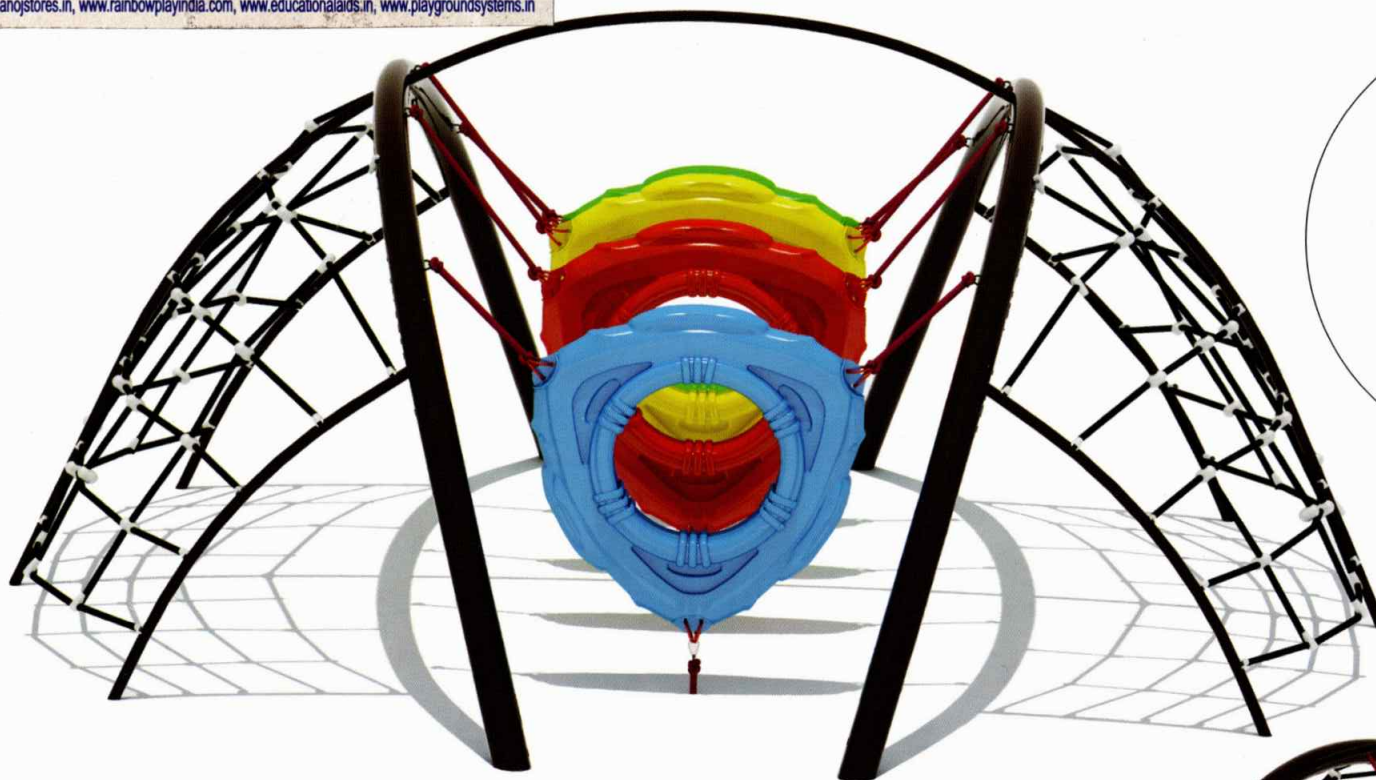

KPRP - 01

- **Play System Size**
51.2 x 15.8 x 8.6 ft.
- **Recommended Area**
61.2 x 25.8 x 8.6 ft.

KPRP - 02

- Play System Size
21.8 x 20.4 x 16.6 ft.
- Recommended Area
31.8 x 30.4 x 16.6 ft.

KPRP - 03

- **Play System Size**
21.8 x 20.4 x 16.6 ft.
- **Recommended Area**
31.8 x 30.4 x 16.6 ft.