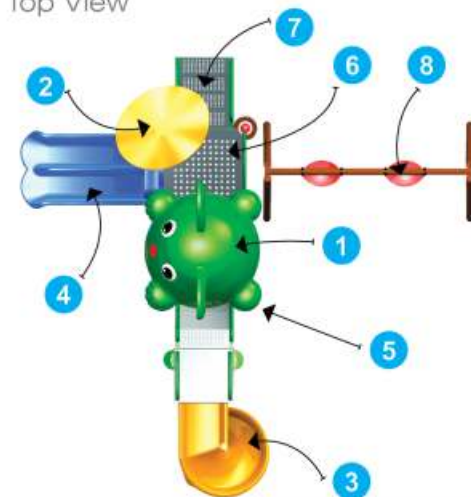

ACS-20110
Fun N Slide Playcentre

Actual Dimensions : 21 x 21 x 14 ft.
Recommended Area : 24 x 24 ft.
Age Group : 6 - 12 Years

Product Descriptions

1. Animal Shaped Roof	1 Pc.
2. Flower	1 Pc.
3. Spiral Slider	5' Ht. 1 Pc.
4. Double Slider with Entrance	3' Ht. 1 Pc.
5. Panel	2 Pcs.
6. MS Perforated Sq. Deck	3 Pcs.
7. MS Box Ladder	1 Pc.
8. MS Swing Set 2 Seater	1 Pc.

* All plastic parts are Roto Moulded.
* The Sizes mentioned are approximate.

Top View