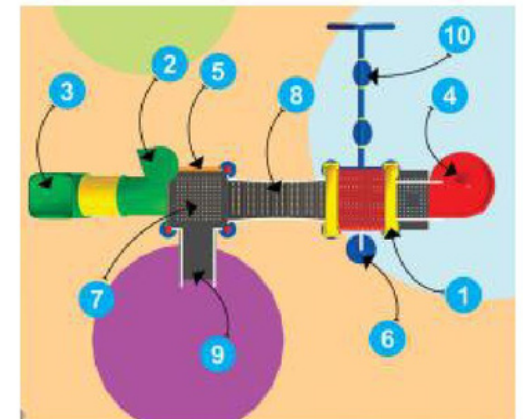

* All plastic parts are Roto Moulded.
 * The Sizes mentioned are approximate.

Top View

SCHOOL SERIES

Mangoj Stores

Fun Playcentre

Model	: SS-20109
Unit Size	: 21 x 16 x 11.5 ft.
Safety Use Zone	: 23 x 19 ft.
Age Group	: 6 - 12 Years