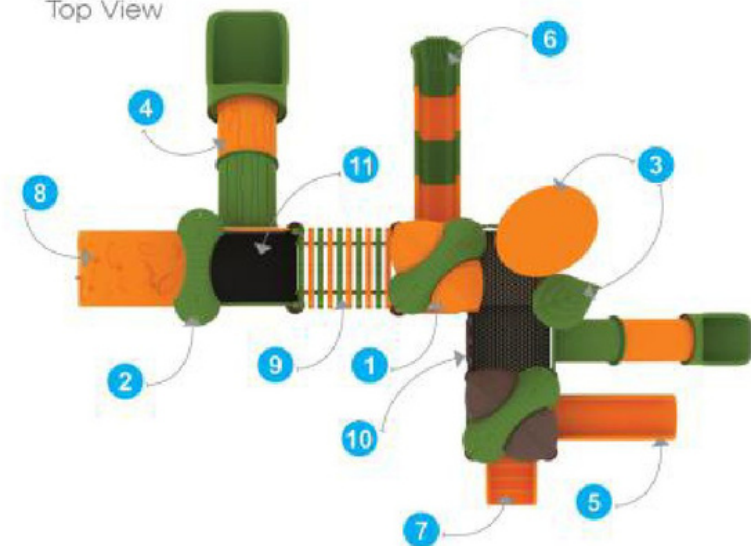

PRE-SCHOOL SERIES

Jr. Play House Playcentre

Model	: PS-15724
Unit Size	: 27.8 x 21.3 x 11.5 ft.
Safety Use Zone:	31 x 24 ft.
Age Group	: 3 - 6 Years

Mangoj Stores

Product Descriptions

1. Curved Roof	2 Pcs.
2. Single Curved Roof	1 Pc.
3. Flower & Leaf	1 Pcs.
4. Tunnel Slider	2 Pcs.
5. Jr. Single Slider	1 Pc.
6. Part Slider	1 Pc.
7. Plastic Stair	1 Pc.
8. Plastic Climber	1 Pc.
9. Ring Tunnel	1 Pc.
10. Panel	5 Pcs.
11. MS Perforated Sq. Deck	5 Pcs.

* All plastic parts are Roto Moulded.

* The Sizes mentioned are approximate.