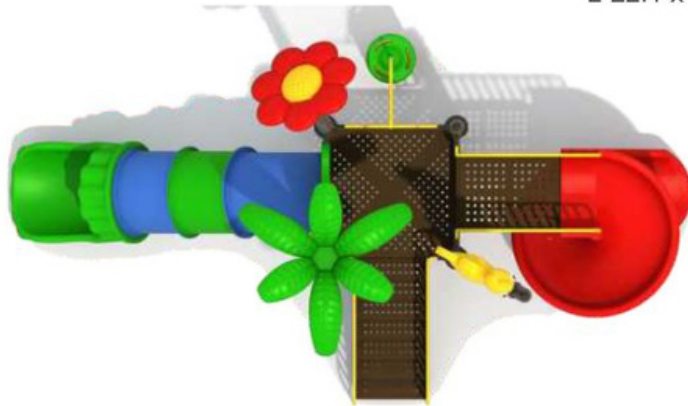

Safe Play Area:
L-18.99 x W-15.33 Ft

Arial View

Rear View

Mangoj Stores

FO-MPS-06A
Equipment size:
L-22.1 x W-11.3 x H-10.5 Ft

Mangoj Stores

Arial View

Rear View