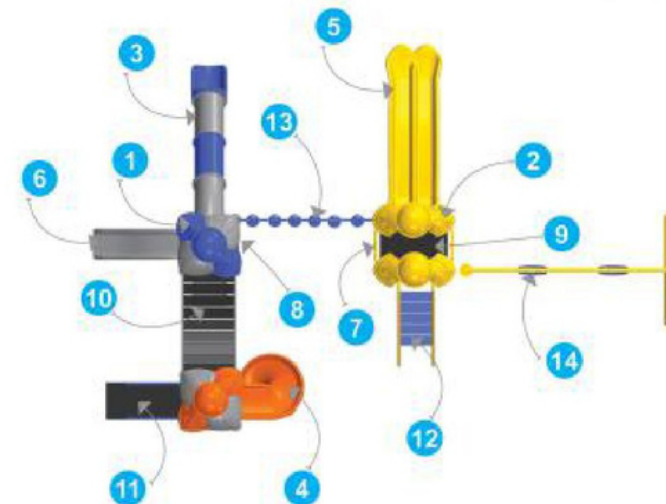

Product Descriptions

1. UFO Roof	2 Pcs.
2. Single UFO Roof	2 Pcs.
3. Tunnel Slider	7' Ht. 1 Pc.
4. Spiral Slider	5' Ht. 1 Pc.
5. Double Slider	5' Ht. 1 Pc.
6. Jr. Single Slider	1 Pc.
7. Panel	5 Pcs.
8. Plastic Stair	1 Pc.
9. MS Perforated Sq. Deck	3 Pcs.
10. MS Bridge	1 Pc.
11. MS Box Ladder	1 Pc.
12. MS Step Ladder	1 Pc.
13. Plastic Step Hopper	1 Pc.
14. MS Swing Set 2 Seater	1 Pc.

* All plastic parts are Roto Moulded.

* The Sizes mentioned are approximate.