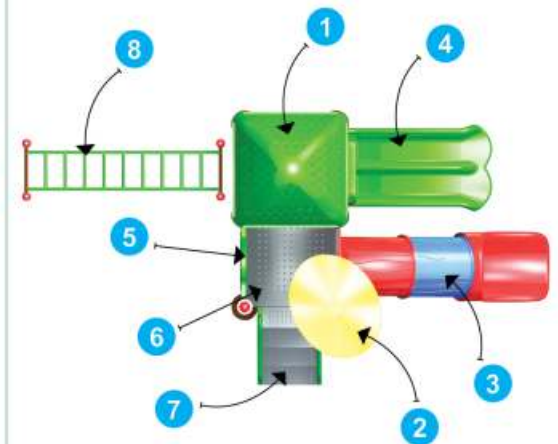

Product Descriptions

1. Jumbo Hut Roof	1 Pc.
2. Flower	1 Pc.
3. Tunnel Slider	3' Ht. 1 Pc.
4. Double Slider with Entrance	3' Ht. 1 Pc.
5. Panel	2 Pc.
6. MS Perforated Sq. Deck	2 Pcs.
7. MS Box Ladder	1 Pc.
8. Monkey Bar	1 Pc.

* All plastic parts are Roto Moulded.
* The Sizes mentioned are approximate.

Top View