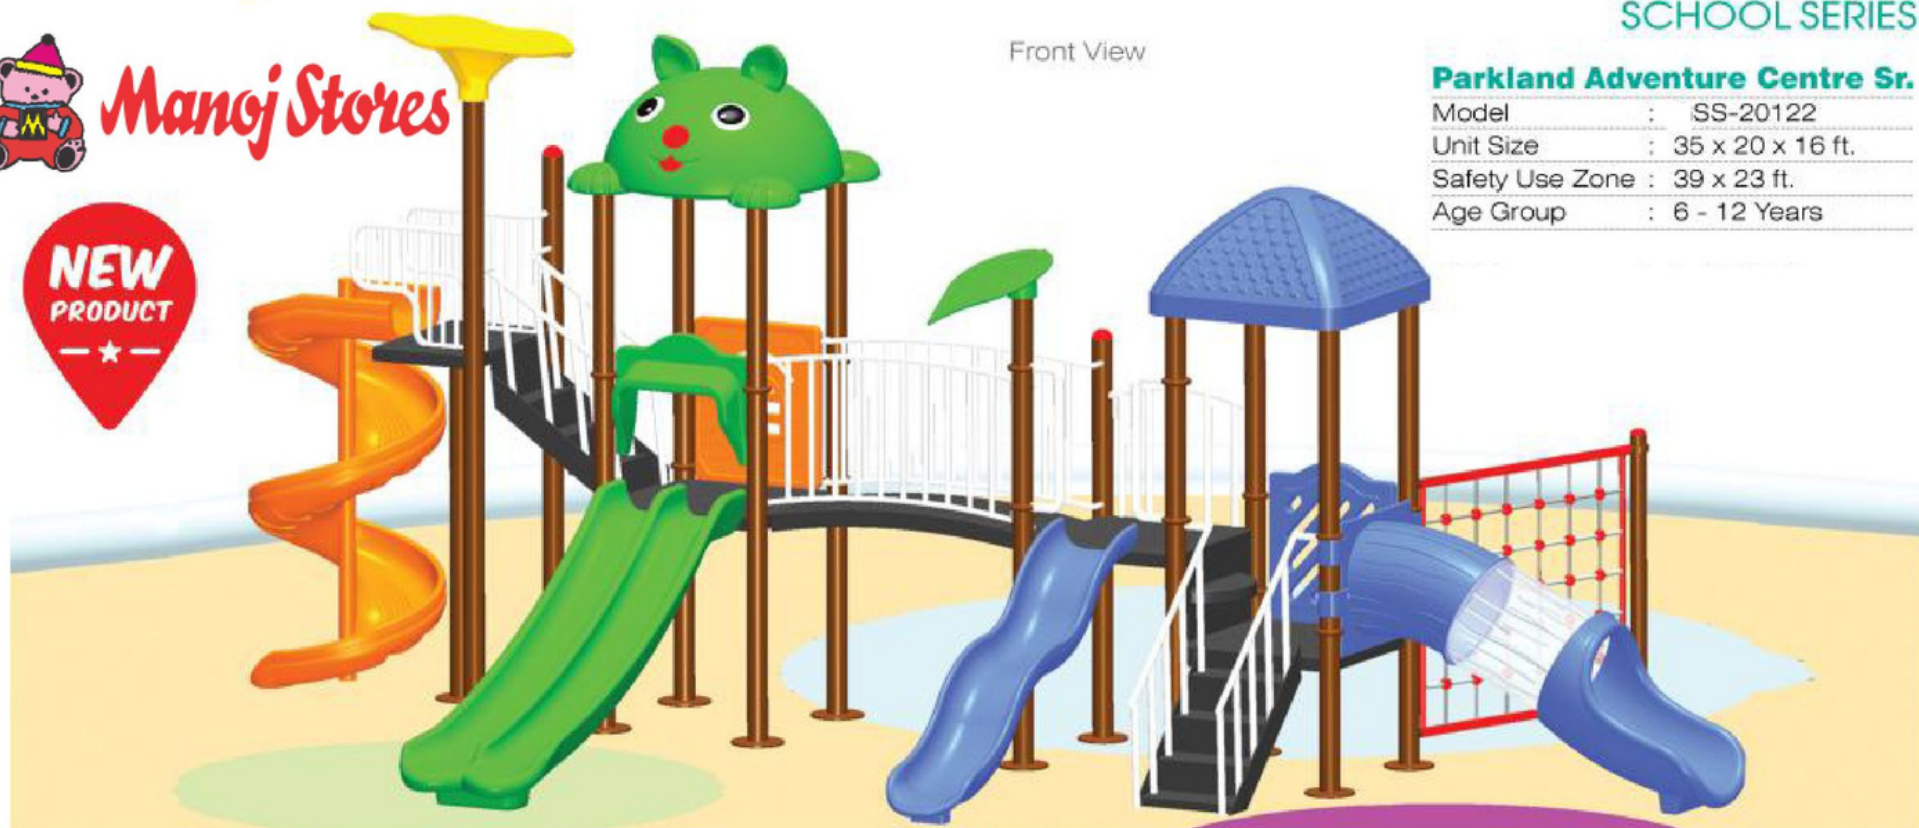

* All plastic parts are Roto Moulded.
* The Sizes mentioned are approximate.

Top View

Manoj Stores

SCHOOL SERIES

Front View

Parkland Adventure Centre Sr.

Model	: SS-20122
Unit Size	: 35 x 20 x 16 ft.
Safety Use Zone	: 39 x 23 ft.
Age Group	: 6 - 12 Years